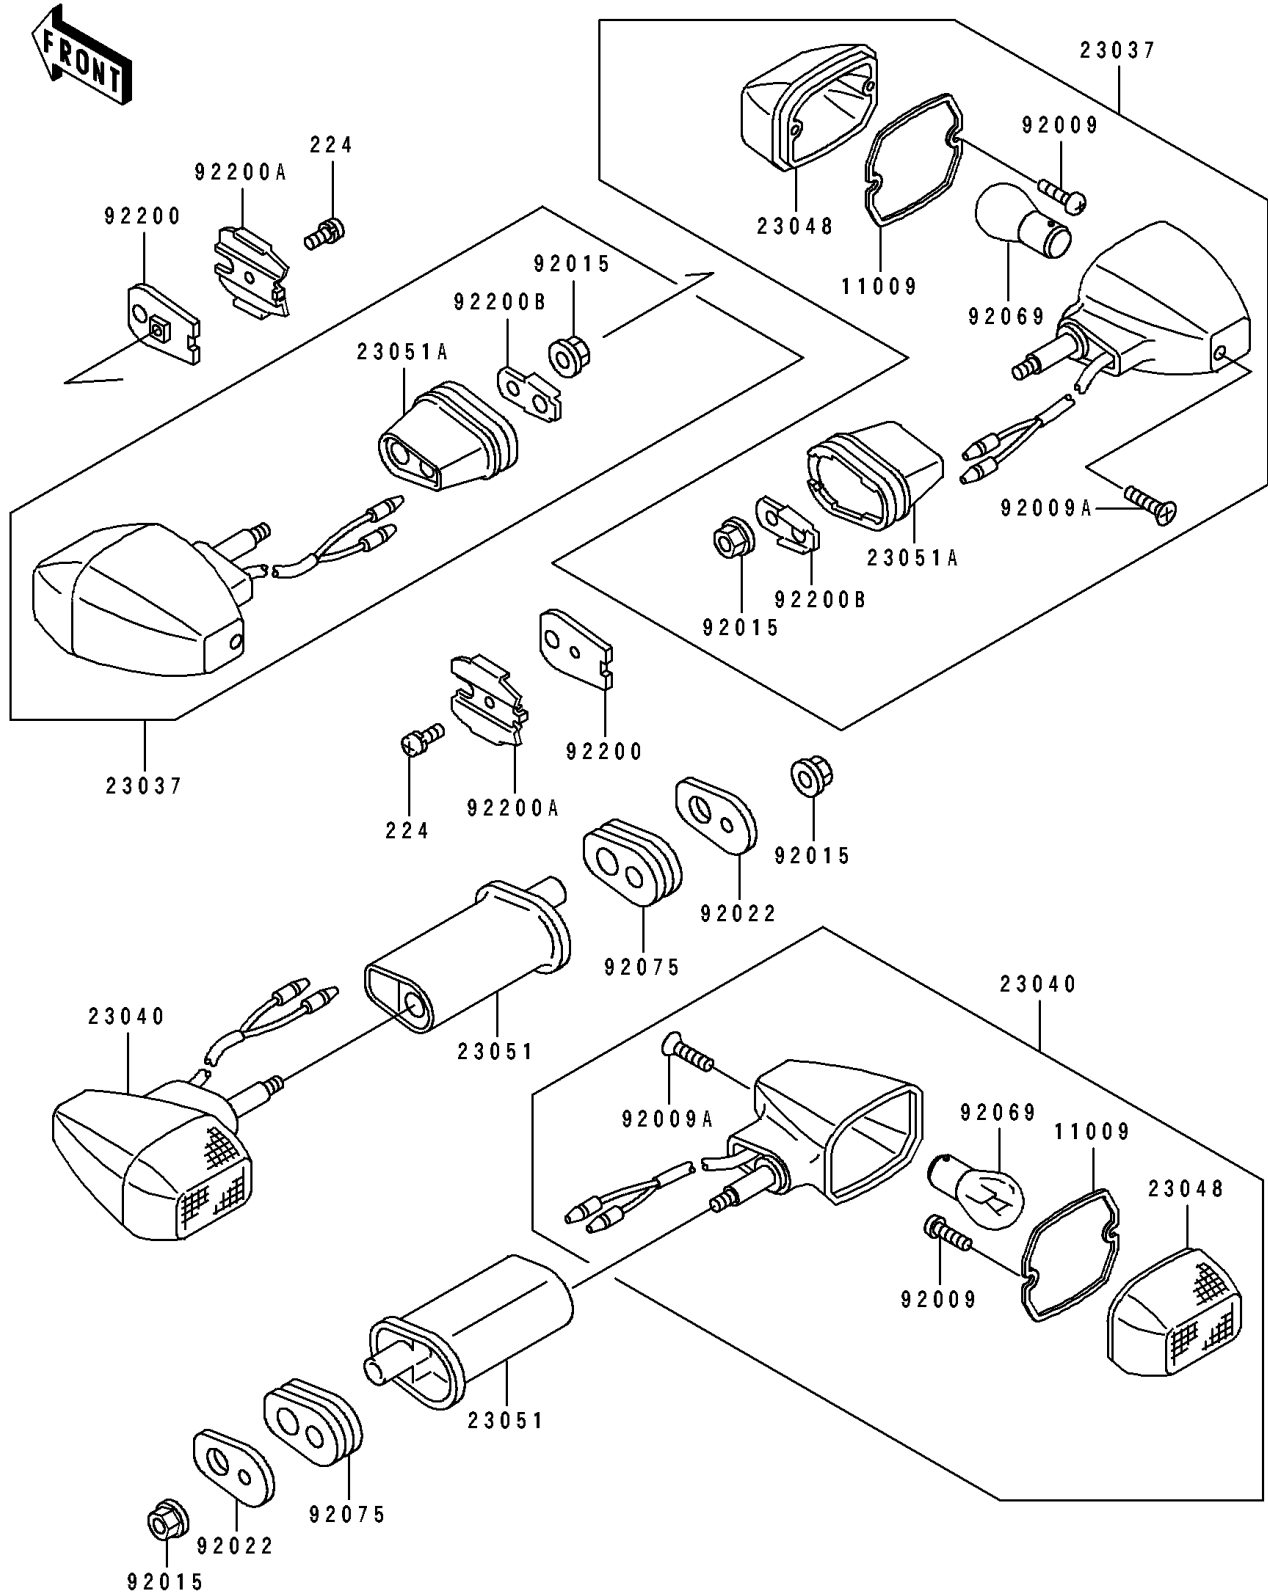

## 1991 NINJA® ZX™-7 PARTS DIAGRAM

Turn Signal

F2730

## 1991 NINJA® ZX™-7 PARTS LIST

Turn Signal

ITEM NAME	PART NUMBER	QUANTITY
GASKET,SIGNAL LAMP (Ref # 11009)	11009-1402	1
LAMP-ASSY-SIGNAL,FR (Ref # 23037)	23037-1257	1
LAMP-SIGNAL,RR (Ref # 23040)	23040-1195	1
LENS-SIGNAL LAMP (Ref # 23048)	23048-1054	1
BRACKET-SIGNAL LAMP (Ref # 23051)	23051-1164	1
BRACKET-SIGNAL LAMP,FR (Ref # 23051A)	23051-1207	1
SCREW,TAPPING,3X16 (Ref # 92009)	92009-1115	1
SCREW,TAPPING,4X20 (Ref # 92009A)	92009-1304	1
NUT,FLANGED,6MM (Ref # 92015)	92015-1367	1
WASHER,SIGNAL LAMP (Ref # 92022)	92022-1672	1
BULB,12V 32CP(23W) (Ref # 92069)	92069-055	1
DAMPER,SIGNAL LAMP (Ref # 92075)	92075-1698	1
WASHER,SIGNAL LAMP (Ref # 92200)	92200-1015	1
WASHER,SIGNAL LAMP (Ref # 92200A)	92200-1016	1
WASHER (Ref # 92200B)	92200-1021	1
SCREW-PAN-WP-CROS,4X8 (Ref # 224)	224C0408	1