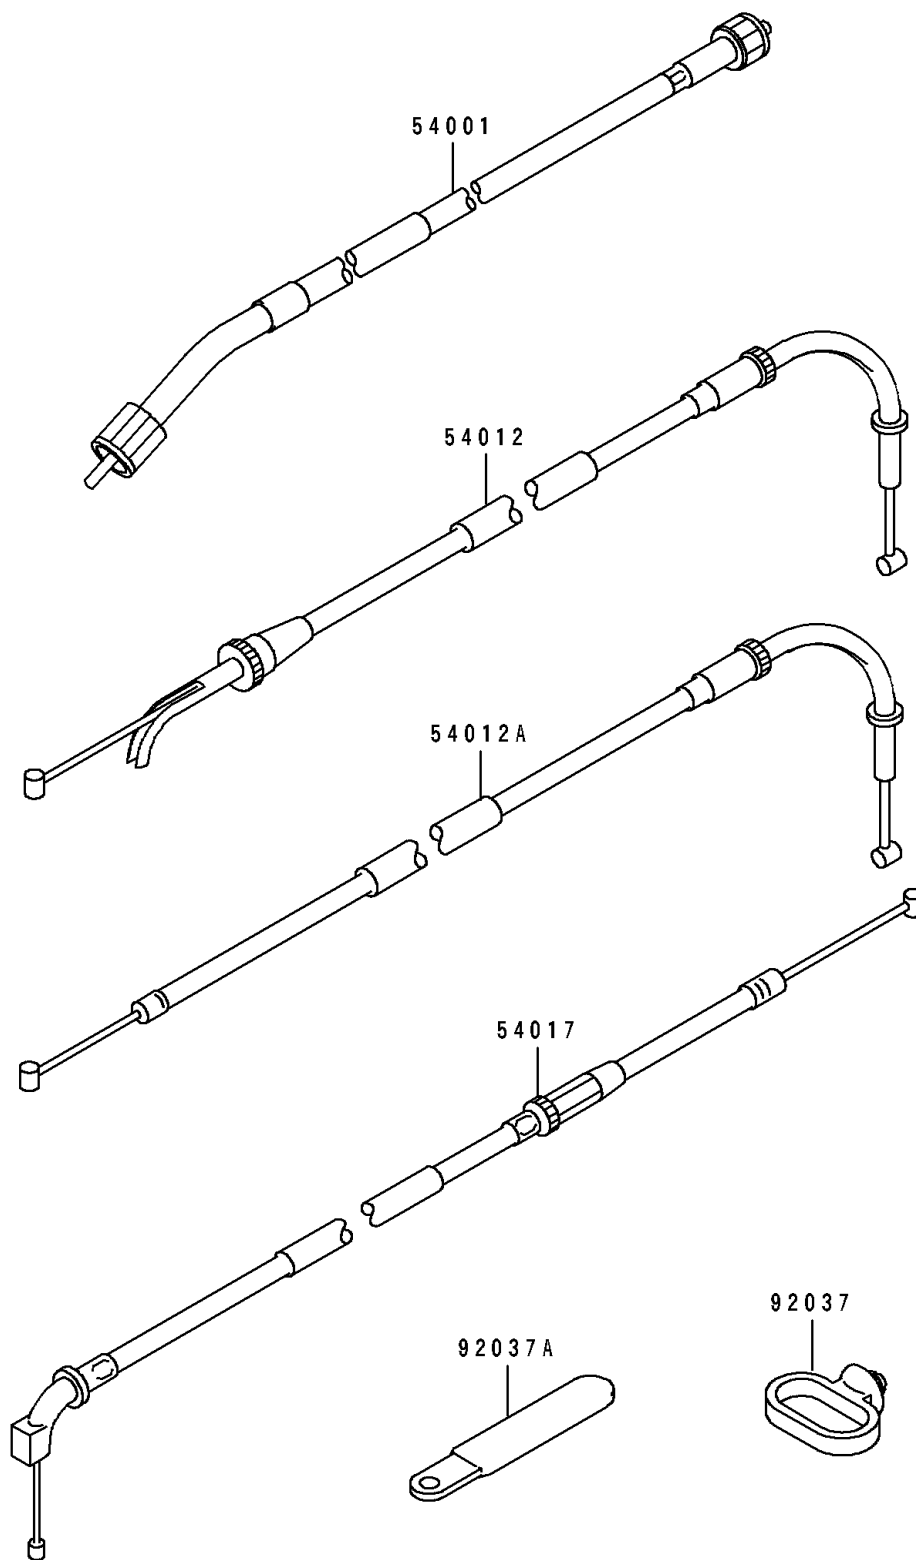

1991 NINJA® ZX™-7 PARTS DIAGRAM

Cable

F2540

1991 NINJA® ZX™-7 PARTS LIST

Cable

ITEM NAME	PART NUMBER	QUANTITY
CABLE-SPEEDOMETER (Ref # 54001)	54001-1176	1
CABLE-THROTTLE,OPENING (Ref # 54012)	54012-1418	1
CABLE-THROTTLE,CLOSING (Ref # 54012A)	54012-1419	1
CABLE-STARTER (Ref # 54017)	54017-1088	1
CLAMP,CABLE (Ref # 92037)	92037-1459	1
CLAMP (Ref # 92037A)	92037-1993	1