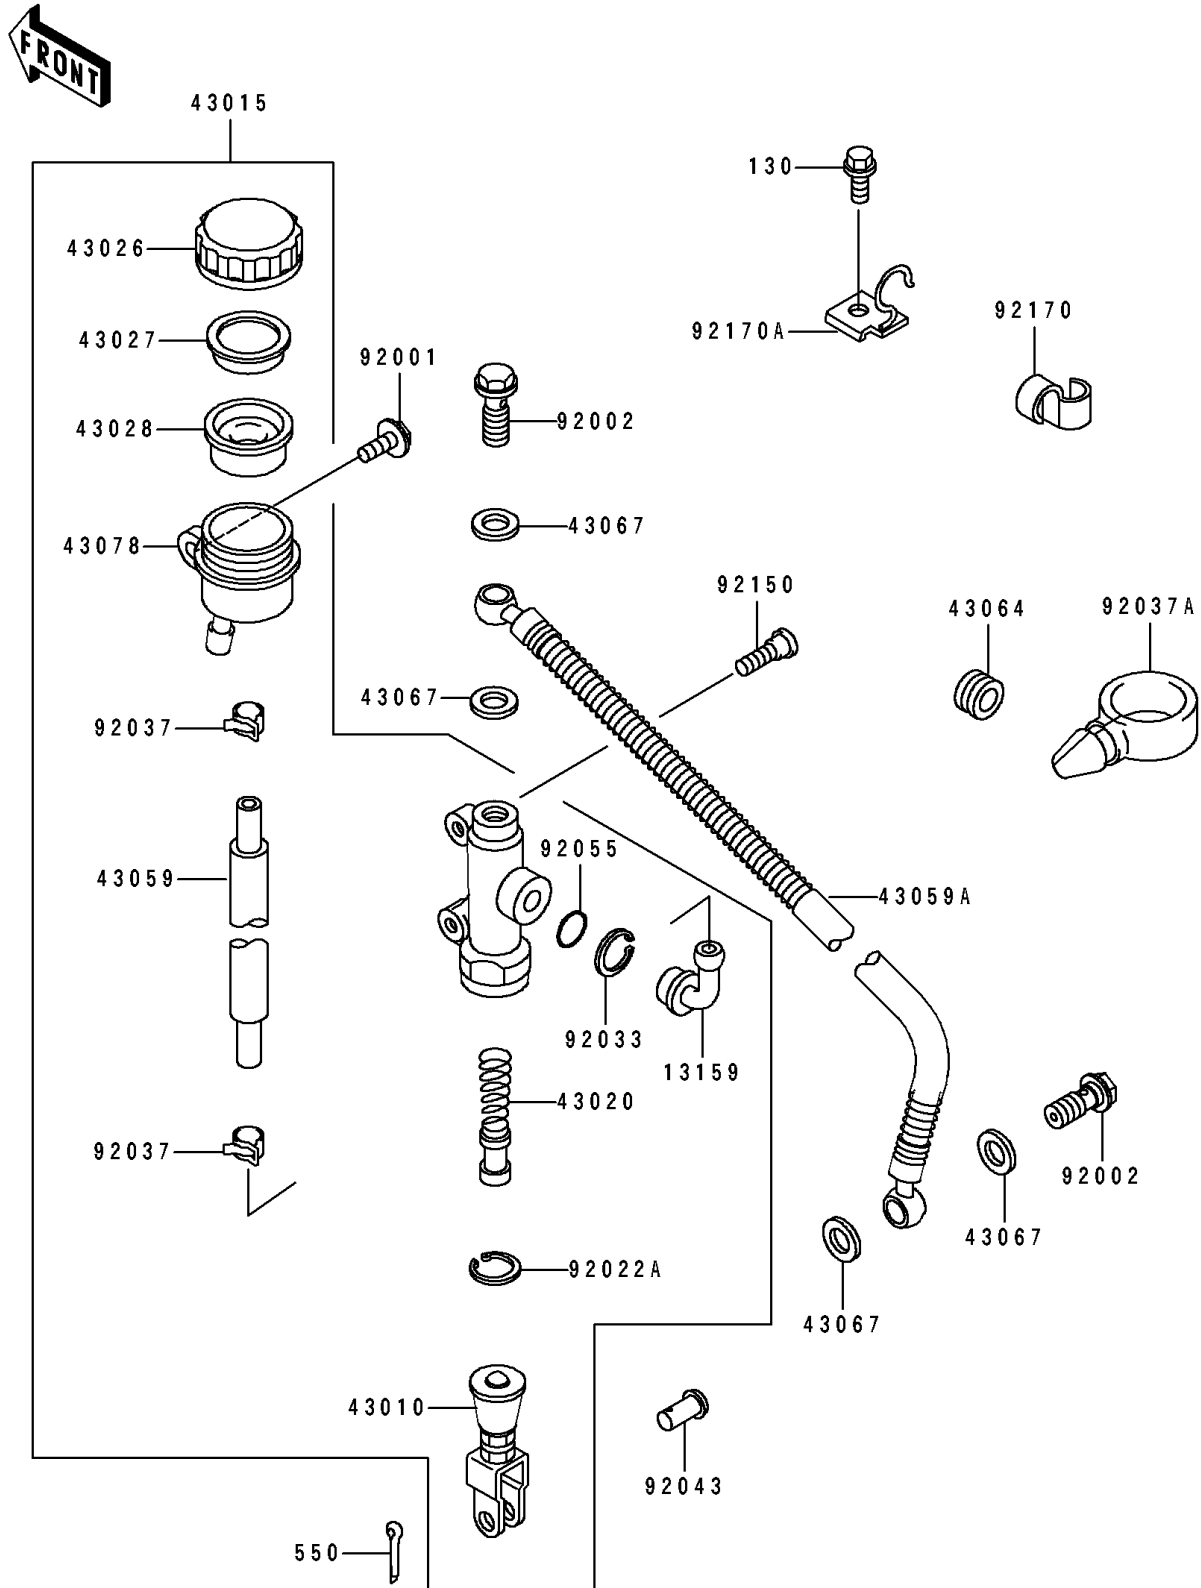

1991 NINJA® ZX™-7 PARTS DIAGRAM

Rear Master Cylinder

F2293

1991 NINJA® ZX™-7 PARTS LIST

Rear Master Cylinder

ITEM NAME	PART NUMBER	QUANTITY
CONNECTOR,RR MASTER CYLINDER (Ref # 13159)	13159-1052	1
ROD-ASSY-BRAKE (Ref # 43010)	43010-1062	1
CYLINDER-ASSY-MASTER,RR (Ref # 43015)	43015-1456	1
PISTON-COMP-BRAKE (Ref # 43020)	43020-1094	1
CAP-BRAKE (Ref # 43026)	43026-1051	1
PLATE-DIAPHRAGM (Ref # 43027)	43027-1051	1
DIAPHRAGM,MASTER CYLINDER (Ref # 43028)	43028-1057	1
HOSE-BRAKE,RR MASTER CYLINDER (Ref # 43059)	43059-1313	1
HOSE-BRAKE,RR (Ref # 43059A)	43059-1680	1
GROMMET,HOSE CLAMP (Ref # 43064)	43064-006	1
WASHER,10.5X15X1.5 (Ref # 43067)	43067-001	1
RESERVOIR,RR MASTER CYLINDER (Ref # 43078)	43078-1058	1
BOLT,6X20 (Ref # 92001)	92001-1460	1
BOLT,OIL,L=23 (Ref # 92002)	92002-1888	1
WASHER,CIRCRIP (Ref # 92022)	92022-1601	1
RING-SNAP,20.5MM (Ref # 92033)	92033-1186	1
CLAMP,BRAKE HOSE (Ref # 92037)	92037-1547	1
CLAMP,HOSE (Ref # 92037A)	92037-1827	1
PIN,8MM (Ref # 92043)	92043-1303	1
RING-O,MASTER CYLINDER (Ref # 92055)	92055-1251	1
BOLT,8MM (Ref # 92150)	92150-1151	1
CLAMP,HOSE (Ref # 92170)	92170-1097	1
CLAMP,HOSE (Ref # 92170A)	92170-1098	1
BOLT-FLANGED,6X10 (Ref # 130)	130H0610	1
PIN-COTTER,2.0X15 (Ref # 550)	550D2015	1