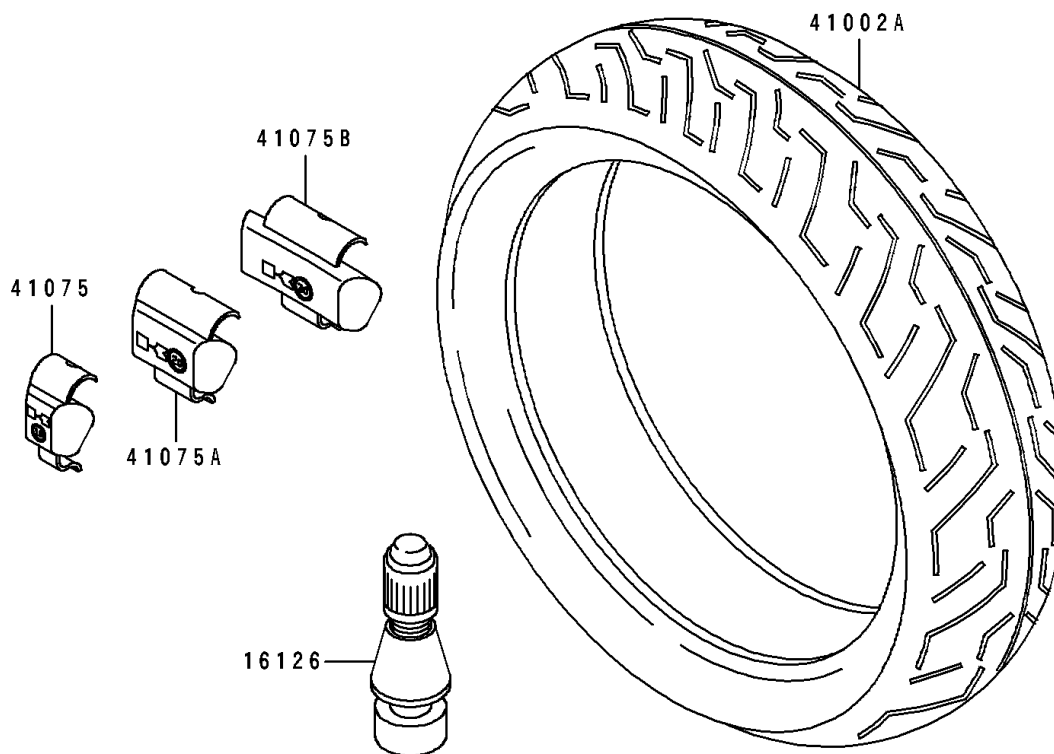

1991 NINJA® ZX™-7 PARTS DIAGRAM

Tire

F2210

1991 NINJA® ZX™-7 PARTS LIST

Tire

ITEM NAME	PART NUMBER	QUANTITY
VALVE,TIRE (Ref # 16126)	16126-1140	1
TIRE,FR,120/70VR17 V260(D) (Ref # 41002)	41002-1840	1
TIRE,RR,180/55VR17 V260(D) (Ref # 41002A)	41002-1841	1
BALANCER-WHEEL,10G,SILVER (Ref # 41075)	41075-1014	1
BALANCER-WHEEL,20G,SILVER (Ref # 41075A)	41075-1015	1
BALANCER-WHEEL,30G,SILVER (Ref # 41075B)	41075-1016	1