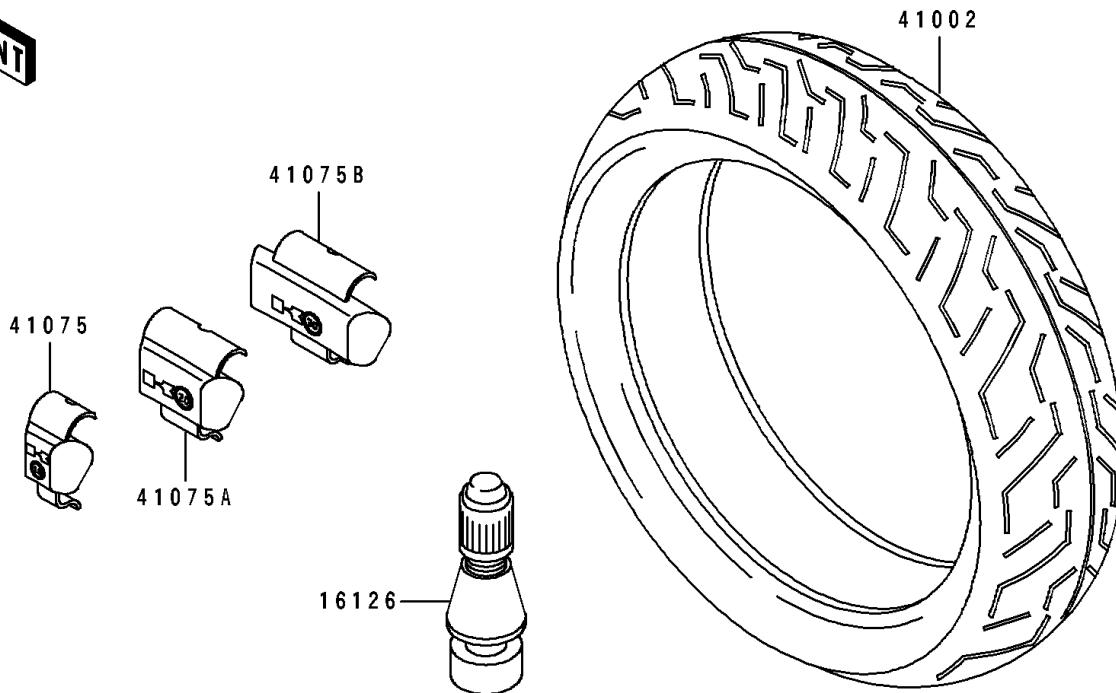

1991 NINJA® ZX™-7 PARTS DIAGRAM

Tire

F2210

1991 NINJA® ZX™-7 PARTS LIST

Tire

ITEM NAME	PART NUMBER	QUANTITY
VALVE,TIRE (Ref # 16126)	16126-1140	1
TIRE,FR,120/70VR17 V260(D) (Ref # 41002)	41002-1840	1
TIRE,RR,180/55VR17 V260(D) (Ref # 41002A)	41002-1841	1
BALANCER-WHEEL,10G,SILVER (Ref # 41075)	41075-1014	1
BALANCER-WHEEL,20G,SILVER (Ref # 41075A)	41075-1015	1
BALANCER-WHEEL,30G,SILVER (Ref # 41075B)	41075-1016	1