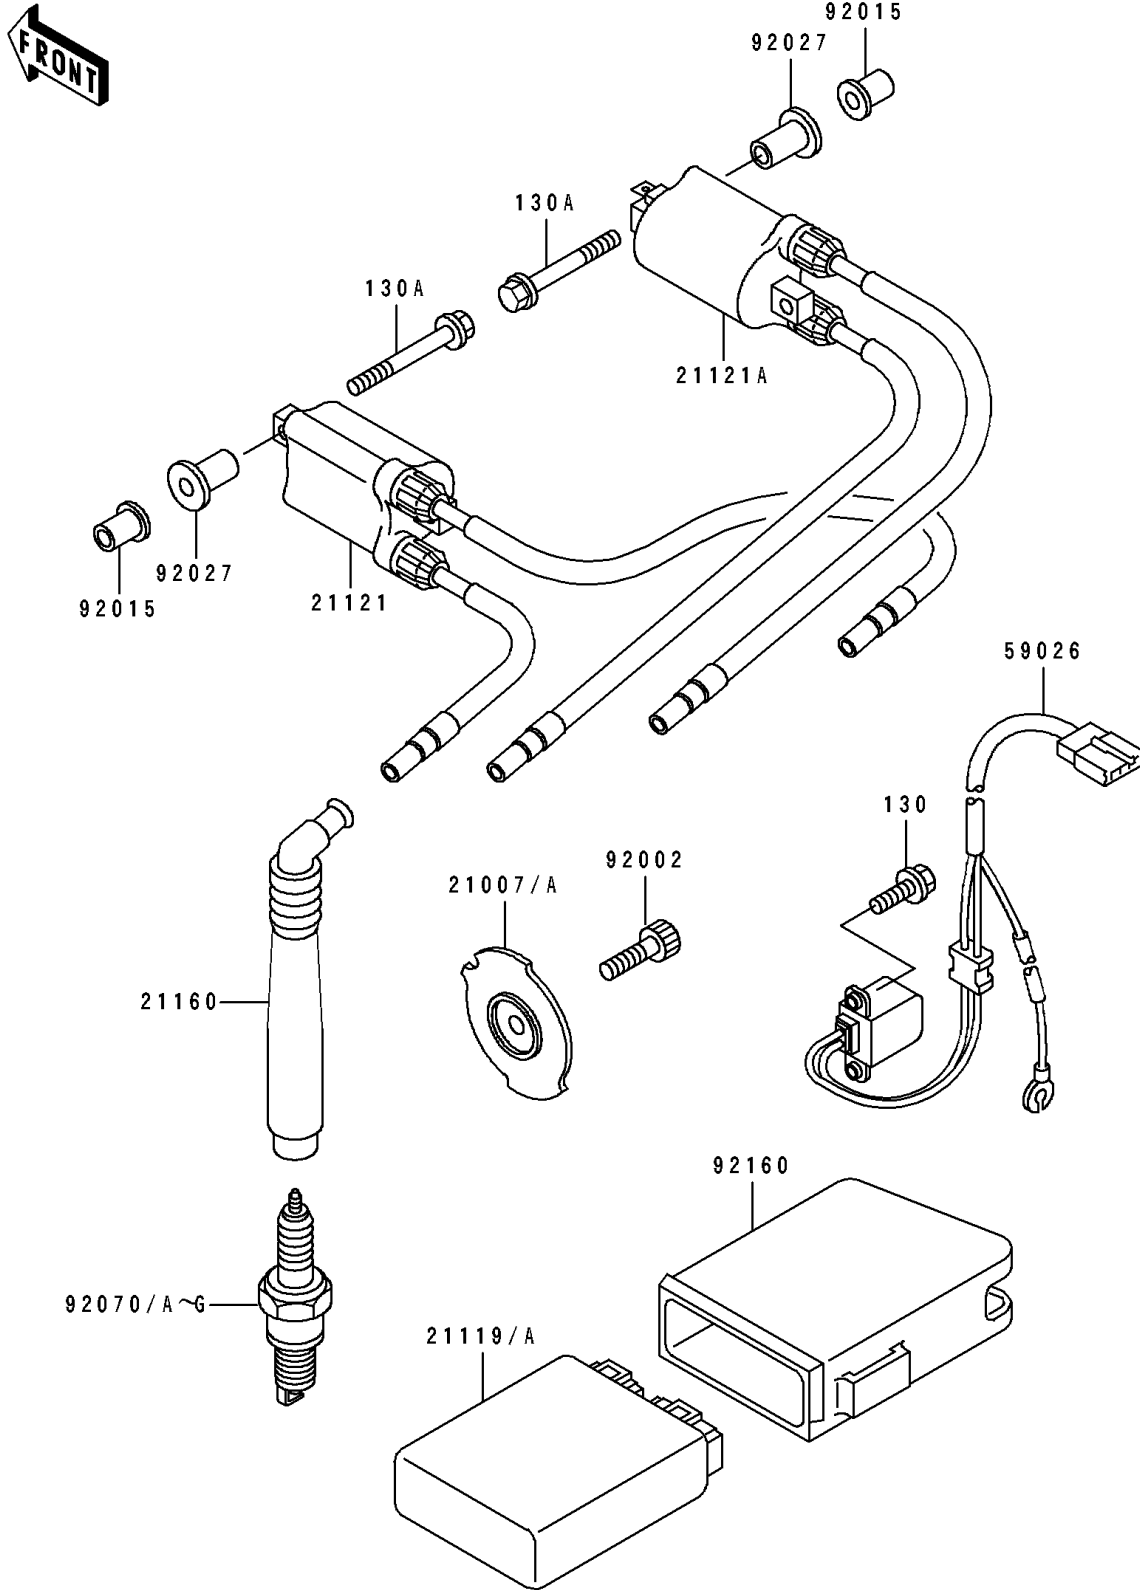

## 1991 NINJA® ZX™-7 PARTS DIAGRAM

Ignition Coil

E1830

## 1991 NINJA® ZX™-7 PARTS LIST

### Ignition Coil

ITEM NAME	PART NUMBER	QUANTITY
ROTOR,PULSING (Ref # 21007)	21007-1222	1
ROTOR,PULSING (Ref # 21007A)	21007-1227	1
IGNITER (Ref # 21119)	21119-1314	1
IGNITER (Ref # 21119A)	21119-1325	1
COIL-IGNITION,#1&#4 (Ref # 21121)	21121-1201	1
COIL-IGNITION,#2&#3 (Ref # 21121A)	21121-1202	1
CAP-ASSY-PLUG (Ref # 21160)	21160-1083	1
COIL-PULSING (Ref # 59026)	59026-1104	1
BOLT,SOCKET,8X20 (Ref # 92002)	92002-1178	1
NUT (Ref # 92015)	92015-1700	1
COLLAR,L=21 (Ref # 92027)	92027-195	1
PLUG-SPARK,C9E(NGK) (Ref # 92070)	92070-1142	1
PLUG-SPARK,CR9E(NGK) (Ref # 92070A)	92070-1143	1
PLUG-SPARK,U27ES-N(ND) (Ref # 92070B)		4
PLUG-SPARK,C8E(NGK) (Ref # 92070D)	92070-1168	1
PLUG-SPARK,CR8E(NGK) (Ref # 92070E)	92070-1169	1
DAMPER,IGNITER (Ref # 92160)	92160-1181	1
BOLT-FLANGED (Ref # 130)	130G0512	1
BOLT-FLANGED,6X45 (Ref # 130A)	130G0645	1