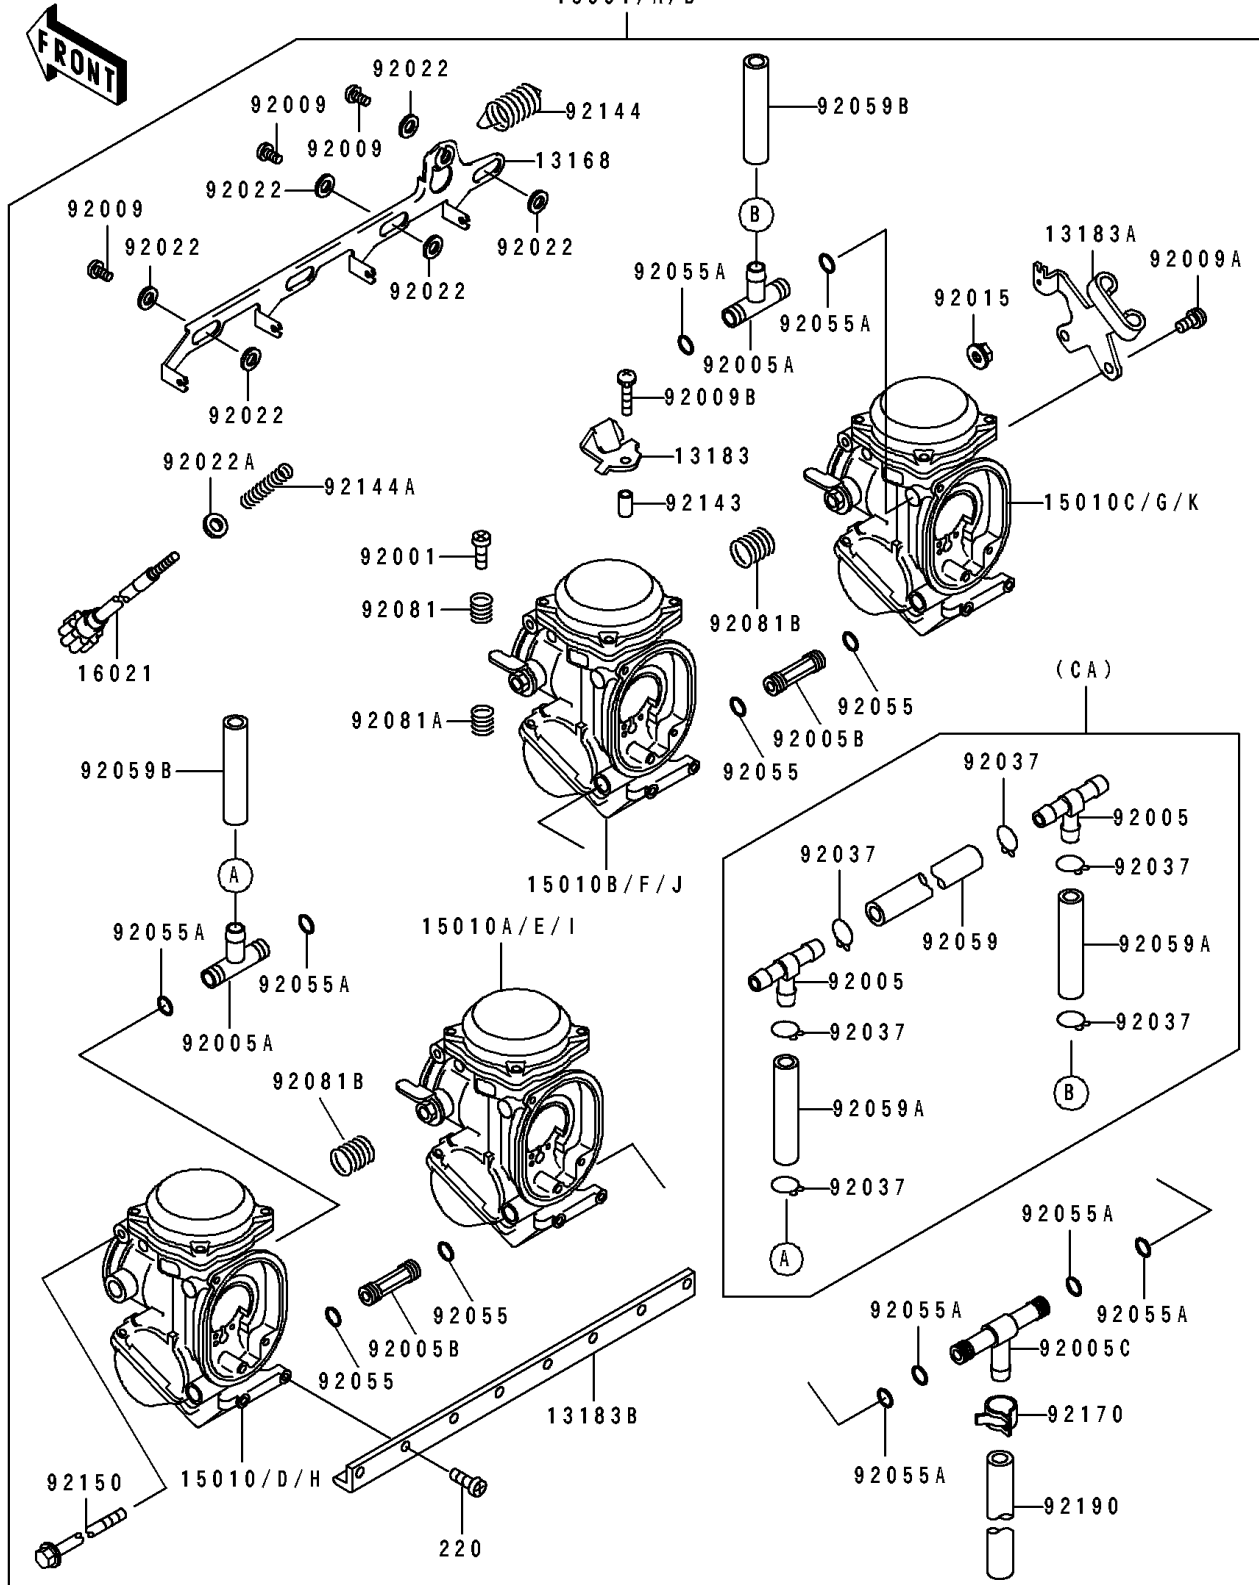

1991 NINJA® ZX™-7 PARTS DIAGRAM

Carburetor

15001/A/B

E1611

1991 NINJA® ZX™-7 PARTS LIST

Carburetor

ITEM NAME	PART NUMBER	QUANTITY
LEVER,STARTER (Ref # 13168)	13168-1483	1
PLATE,STARTER CABLE (Ref # 13183)	13183-1592	1
PLATE,THROTTLE CABLE (Ref # 13183A)	13183-1610	1
PLATE,CARBURETOR,LWR (Ref # 13183B)	13183-1727	1
CARBURETOR-ASSY (Ref # 15001)	15001-1693	1
CARBURETOR-ASSY (Ref # 15001A)	15001-1719	1
CARBURETOR-ASSY (Ref # 15001B)	15001-1724	1
CARBURETOR,LH,OUTSIDE (Ref # 15010)	15010-1233	1
CARBURETOR,LH,INSIDE (Ref # 15010A)	15010-1234	1
CARBURETOR,RH,INSIDE (Ref # 15010B)	15010-1235	1
CARBURETOR,RH,OUTSIDE (Ref # 15010C)	15010-1236	1
CARBURETOR,LH,OUTSIDE (Ref # 15010D)	15010-1237	1
CARBURETOR,LH,INSIDE (Ref # 15010E)	15010-1238	1
CARBURETOR,RH,INSIDE (Ref # 15010F)	15010-1239	1
CARBURETOR,RH,OUTSIDE (Ref # 15010G)	15010-1240	1
CARBURETOR,LH,OUTSIDE (Ref # 15010H)	15010-1241	1
CARBURETOR,LH,INSIDE (Ref # 15010I)	15010-1242	1
CARBURETOR,RH,INSIDE (Ref # 15010J)	15010-1243	1
CARBURETOR,RH,OUTSIDE (Ref # 15010K)	15010-1244	1
SCREW-THROTTLE STOP (Ref # 16021)	16021-1145	1
BOLT,THROTTLE ADJUST (Ref # 92001)	92001-1998	1
FITTING,T-TYPE (Ref # 92005)	92005-1119	1
FITTING,T-TYPE (Ref # 92005A)	92005-1125	1
FITTING (Ref # 92005B)	92005-1157	1
FITTING,T-TYPE (Ref # 92005C)	92005-1190	1
SCREW (Ref # 92009)	92009-1262	1
SCREW (Ref # 92009A)	92009-1597	1
SCREW,4X18 (Ref # 92009B)	92009-1632	1
NUT,FLANGED,5MM (Ref # 92015)	92015-1259	1