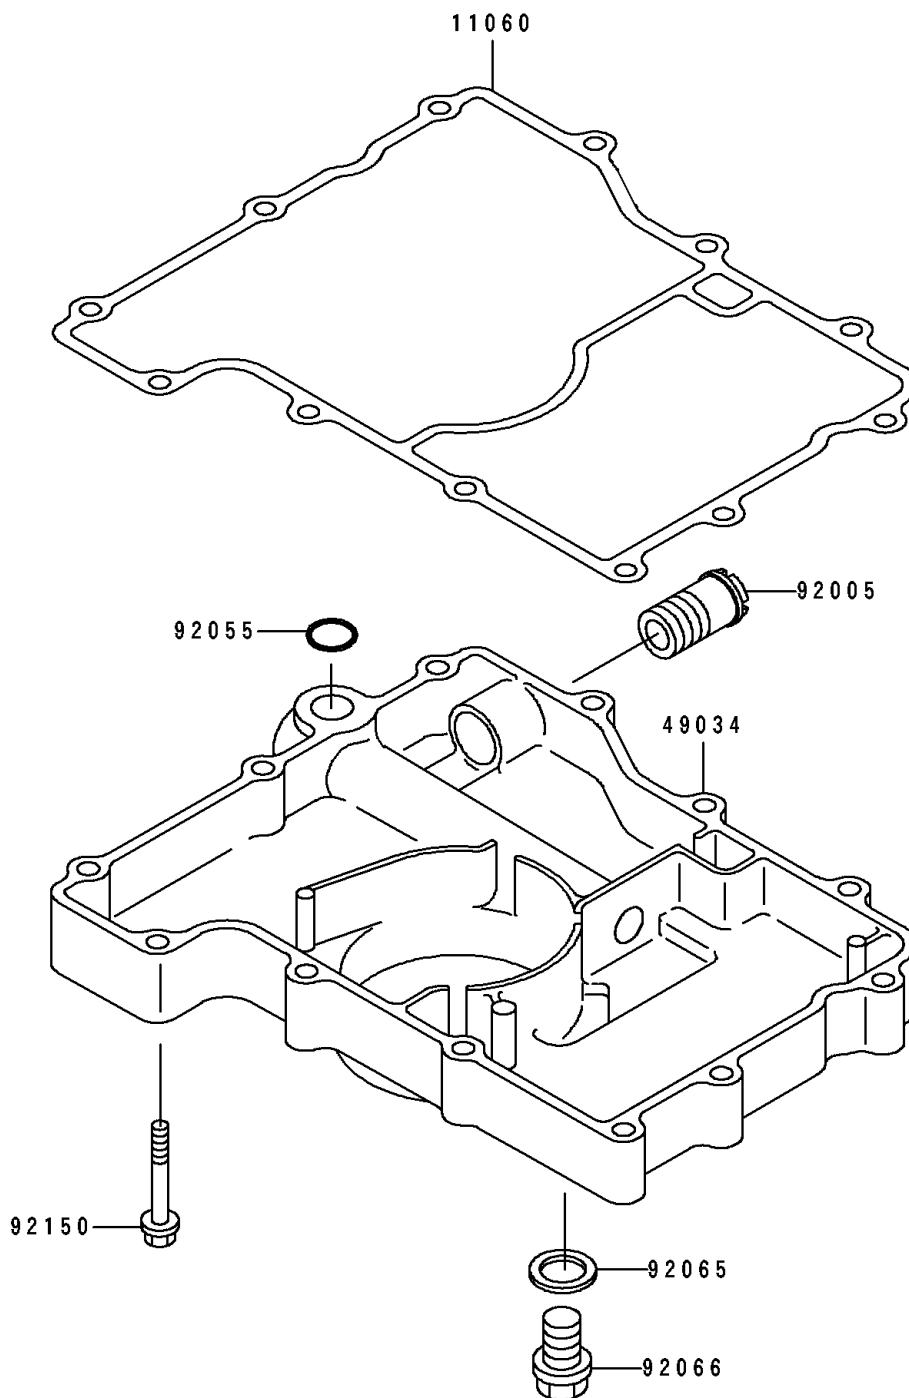

1991 NINJA® ZX™-7 PARTS DIAGRAM

Breather Body/Oil Pan

E1432

1991 NINJA® ZX™-7 PARTS LIST

Breather Body/Oil Pan

ITEM NAME	PART NUMBER	QUANTITY
GASKET,OIL PAN (Ref # 11060)	11060-1081	1
PAN-OIL (Ref # 49034)	49034-1094	1
FITTING,OIL PAN (Ref # 92005)	92005-1222	1
RING-O,19.5MM (Ref # 92055)	92055-077	1
GASKET,12X22X2,DRAIN PLUG (Ref # 92065)	92065-097	1
PLUG,OIL DRAIN,12X15 (Ref # 92066)	92066-1174	1
BOLT,6X38 (Ref # 92150)	92150-1495	1