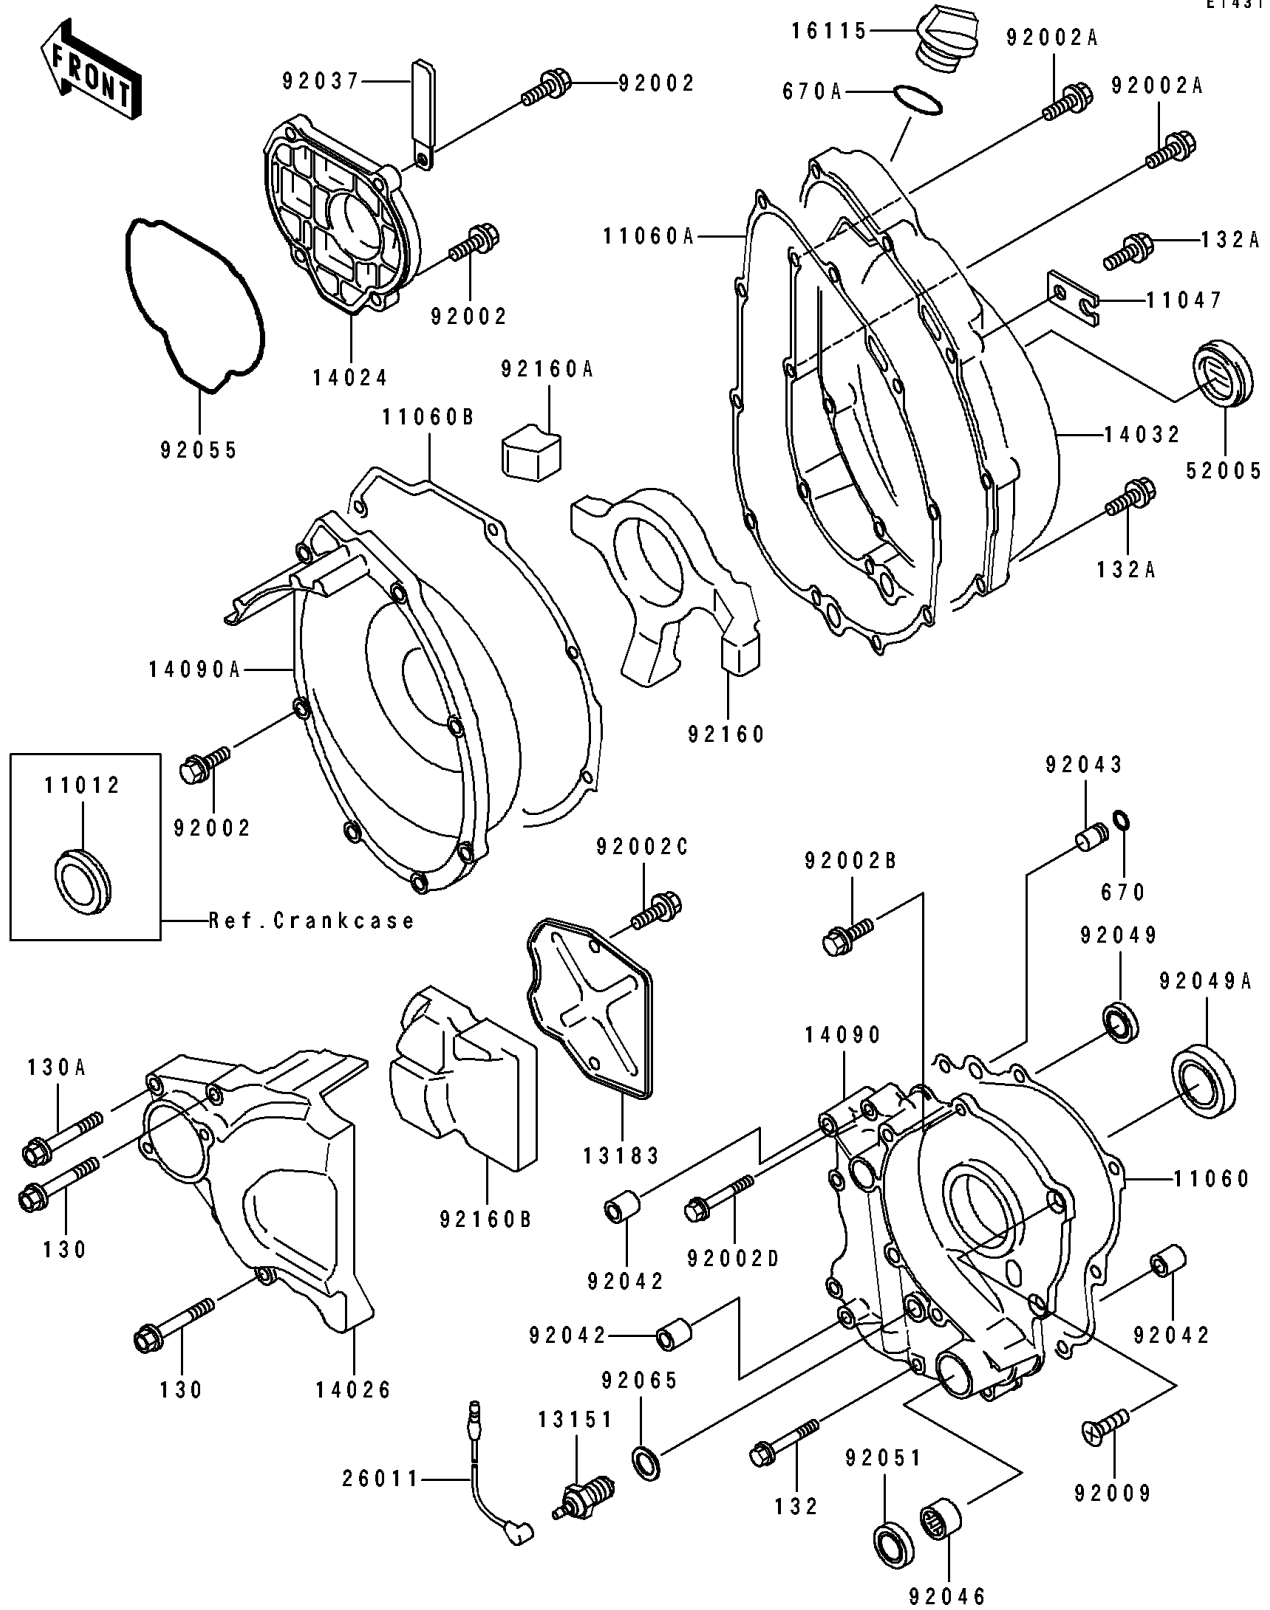

## 1991 NINJA® ZX™-7 PARTS DIAGRAM

Engine Cover

E1431

## 1991 NINJA® ZX™-7 PARTS LIST

Engine Cover

ITEM NAME	PART NUMBER	QUANTITY
CAP,LH (Ref # 11012)	11012-1770	1
BRACKET,THROTTLE ADJUST SCREW (Ref # 11047)	11047-1518	1
GASKET,TRANSMISSION COVER (Ref # 11060)	11060-1079	1
GASKET,CLUTCH COVER (Ref # 11060A)	11060-1080	1
GASKET,BREATHER COVER (Ref # 11060B)	11060-1212	1
SWITCH-COMP,NEUTRAL (Ref # 13151)	13151-1007	1
PLATE,CHAIN COVER (Ref # 13183)	13183-1717	1
COVER,PULSING (Ref # 14024)	14024-1998	1
COVER-CHAIN (Ref # 14026)	14026-1166	1
COVER-CLUTCH (Ref # 14032)	14032-1300	1
COVER,TRANSMISSION (Ref # 14090)	14090-1051	1
COVER,BREATHER (Ref # 14090A)	14090-1052	1
CAP-OIL FILLER (Ref # 16115)	16115-1053	1
WIRE-LEAD (Ref # 26011)	26011-1510	1
GAUGE,OIL LEVEL (Ref # 52005)	52005-1057	1
BOLT,6X20 (Ref # 92002)	92002-1343	1
BOLT,6X25 (Ref # 92002A)	92002-1344	1
BOLT,6X16 (Ref # 92002B)	92002-1439	1
BOLT,6X10 (Ref # 92002C)	92002-1449	1
BOLT,6X30 (Ref # 92002D)	92002-1622	1
SCREW,6X16 (Ref # 92009)	92009-1360	1
CLAMP,WIRING HARNESS (Ref # 92037)	92037-1877	1
PIN,DOWEL,6.3X8X14 (Ref # 92042)	92042-007	1
PIN (Ref # 92043)	92043-1456	1
BEARING-NEEDLE,HK1312 (Ref # 92046)	92046-1148	1
SEAL-OIL,SD-8187 (Ref # 92049)	92049-1017	1
SEAL-OIL,TC32488 (Ref # 92049A)	92049-1361	1
SEAL-OIL,TB13225.5 (Ref # 92051)	92051-005	1
RING-O,PULSING COVER (Ref # 92055)	92055-1494	1

## 1991 NINJA® ZX™-7 PARTS LIST

Engine Cover

ITEM NAME	PART NUMBER	QUANTITY
GASKET,10.5X16X1,DRAIN PLUG (Ref # 92065)	92065-058	1
DAMPER,SOUND ARRESTER (Ref # 92160)	92160-1260	1
DAMPER,SOUND ARRESTER (Ref # 92160A)	92160-1282	1
DAMPER,SOUND ARRESTER (Ref # 92160B)	92160-1289	1
BOLT-FLANGED,6X35 (Ref # 130)	130J0635	1
BOLT-FLANGED,6X45,BLACK (Ref # 130A)	130J0645	1
BOLT-FLANGED-SMALL (Ref # 132)	132E0630	1
BOLT-FLANGED-SMALL (Ref # 132A)	132J0630	1
O RING,5MM (Ref # 670)	670B1505	1
O RING,20MM (Ref # 670A)	670B2020	1