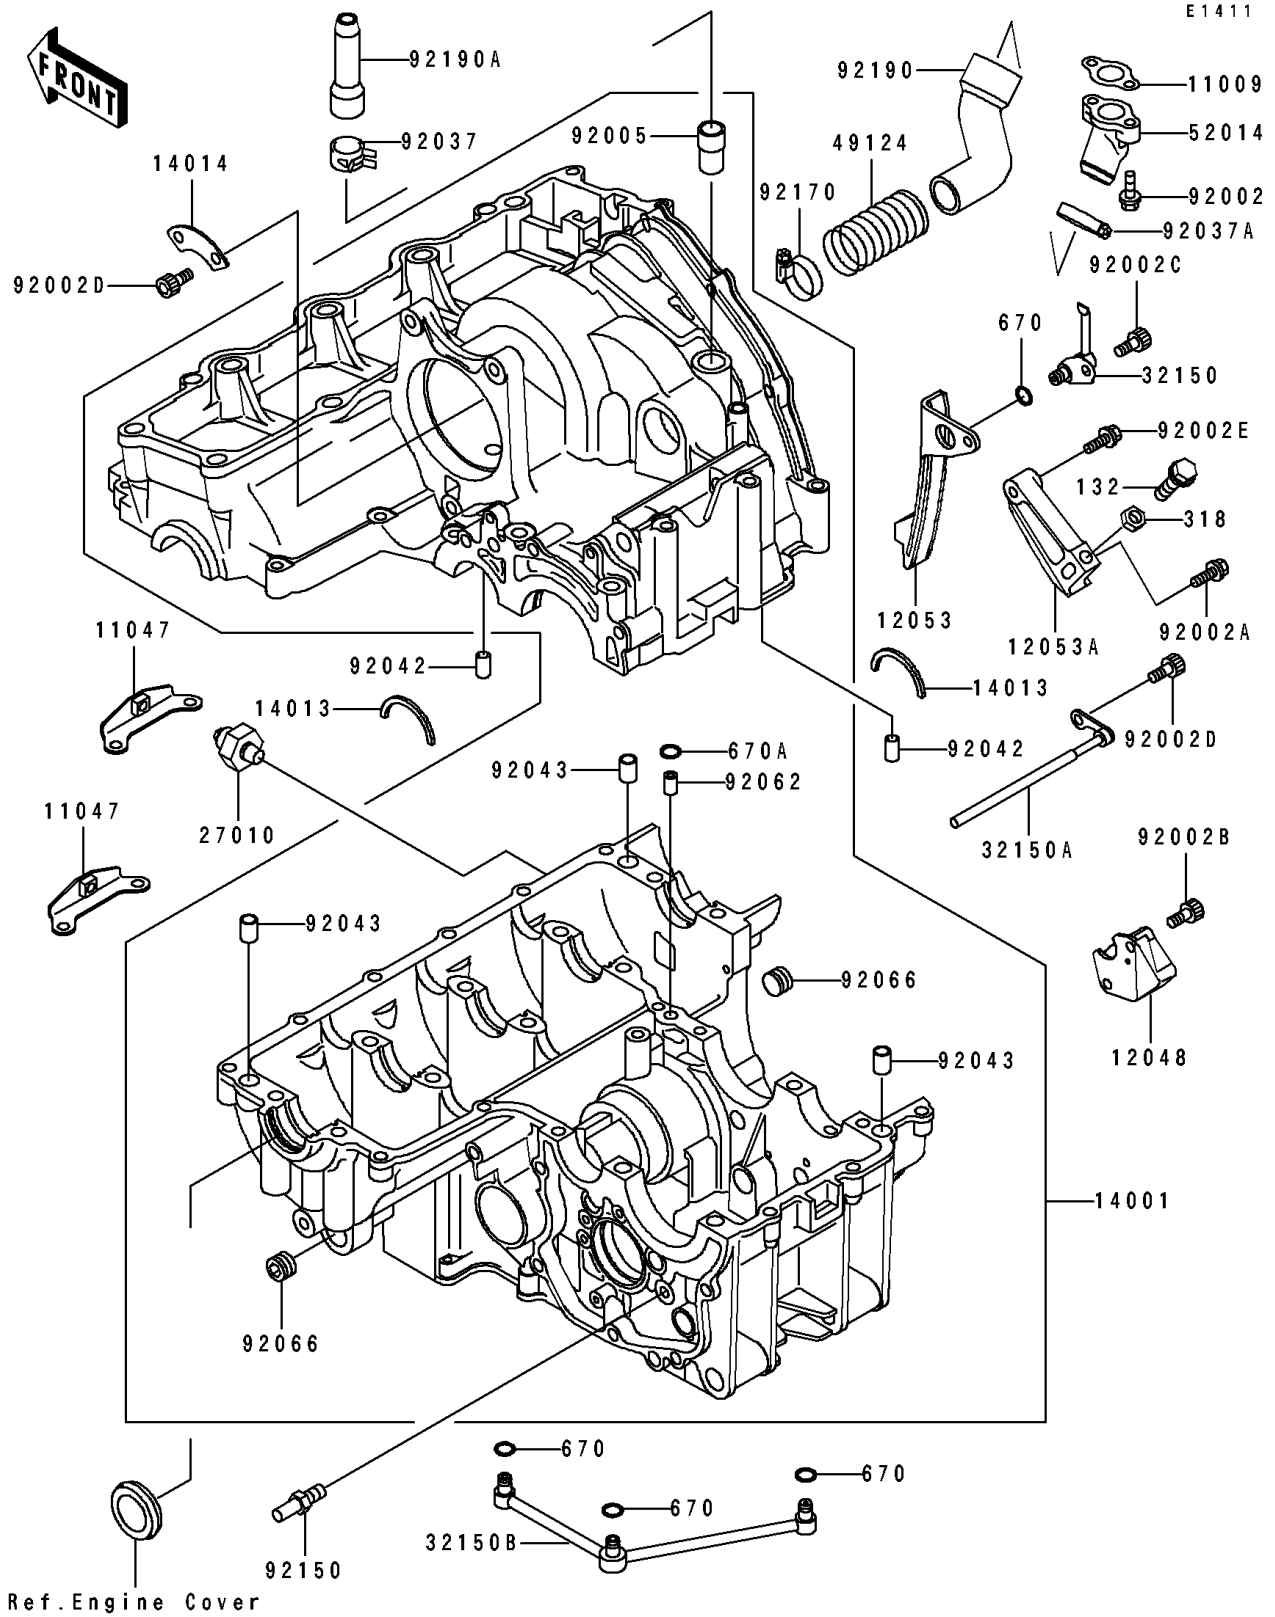

1991 NINJA® ZX™-7 PARTS DIAGRAM

Crankcase

1991 NINJA® ZX™-7 PARTS LIST

Crankcase

ITEM NAME	PART NUMBER	QUANTITY
GASKET,ELBOW (Ref # 11009)	11009-1935	1
BRACKET,RADIATOR (Ref # 11047)	11047-1236	1
TENSIONER-ASSY (Ref # 12048)	12048-1109	1
GUIDE-CHAIN (Ref # 12053)	12053-1281	1
GUIDE-CHAIN (Ref # 12053A)	12053-1285	1
SET-CRANKCASE (Ref # 14001)	14001-1078	1
RING-POSITION,T=1.98 (Ref # 14013)	14013-1004	1
PLATE-POSITION (Ref # 14014)	14014-1056	1
SWITCH,OIL PRESSURE (Ref # 27010)	27010-1155	1
PIPE (Ref # 32150)	32150-1794	1
PIPE (Ref # 32150A)	32150-1795	1
PIPE (Ref # 32150B)	32150-1796	1
SPRING-TUBE GUARD (Ref # 49124)	49124-1056	1
ELBOW (Ref # 52014)	52014-1069	1
BOLT,6X20 (Ref # 92002)	92002-1343	1
BOLT,6X25 (Ref # 92002A)	92002-1582	1
BOLT,SOCKET,6X25 (Ref # 92002B)	92002-1696	1
BOLT,SOCKET,6X16 (Ref # 92002C)	92002-1778	1
BOLT,SOCKET,6X12 (Ref # 92002D)	92002-1796	1
BOLT,6X30 (Ref # 92002E)	92002-1797	1
FITTING,BREATHER (Ref # 92005)	92005-1129	1
CLAMP (Ref # 92037)	92037-1730	1
CLAMP,COOLING HOSE (Ref # 92037A)	92037-1989	1
PIN,DOWEL,6X16 (Ref # 92042)	92042-016	1
PIN,DOWEL,10X14 (Ref # 92043)	92043-1037	1
NOZZLE (Ref # 92062)	92062-1074	1
PLUG (Ref # 92066)	92066-1262	1
BOLT,RETURN SPRING (Ref # 92150)	92150-1467	1
CLAMP,COOLING HOSE (Ref # 92170)	92170-1033	1

1991 NINJA® ZX™-7 PARTS LIST

Crankcase

ITEM NAME	PART NUMBER	QUANTITY
TUBE (Ref # 92190)	92190-1244	1
TUBE,BREATHER (Ref # 92190A)	92190-1245	1
BOLT-FLANGED-SMALL (Ref # 132)	132G0820	1
NUT-HEX-SMALL,8MM (Ref # 318)	318B0800	1
O RING (Ref # 670)	670D1505	1
O RING,8MM (Ref # 670A)	670D1508	1