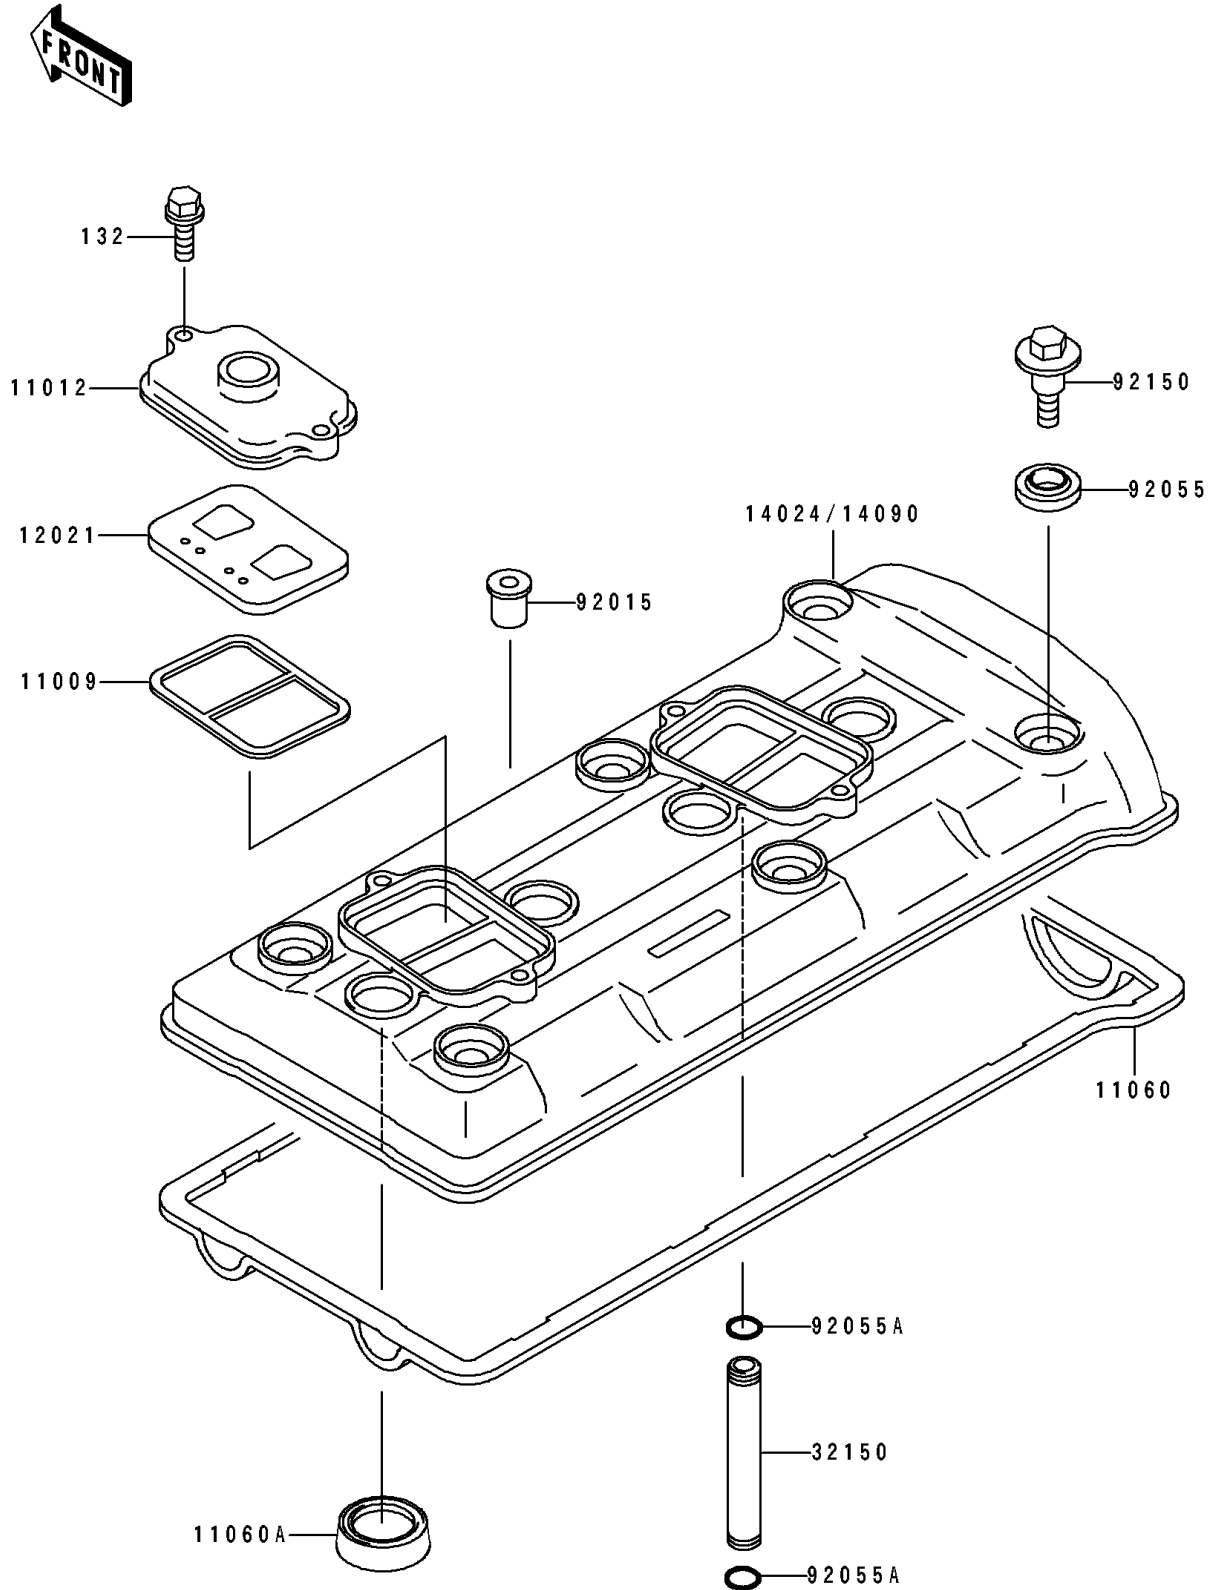

1991 NINJA® ZX™-7 PARTS DIAGRAM

Cylinder Head Cover

E1112

1991 NINJA® ZX™-7 PARTS LIST

Cylinder Head Cover

ITEM NAME	PART NUMBER	QUANTITY
GASKET, REED VALVE (Ref # 11009)	11009-1857	1
CAP, REED VALVE (Ref # 11012)	11012-1758	1
GASKET, HEAD COVER (Ref # 11060)	11060-1076	1
GASKET, PLUG (Ref # 11060A)	11060-1077	1
VALVE-ASSY-REED (Ref # 12021)	12021-1053	1
COVER, HEAD (Ref # 14024)	14024-1996	1
COVER, HEAD (Ref # 14090)	14090-1071	1
PIPE, AIR SWITCH (Ref # 32150)	32150-1793	1
NUT (Ref # 92015)	92015-1700	1
RING-O, HEAD COVER BOLT (Ref # 92055)	92055-1352	1
RING-O, 9X1.5 (Ref # 92055A)	92055-1509	1
BOLT, HEAD COVER (Ref # 92150)	92150-1447	1
BOLT-FLANGED-SMALL (Ref # 132)	132G0620	1