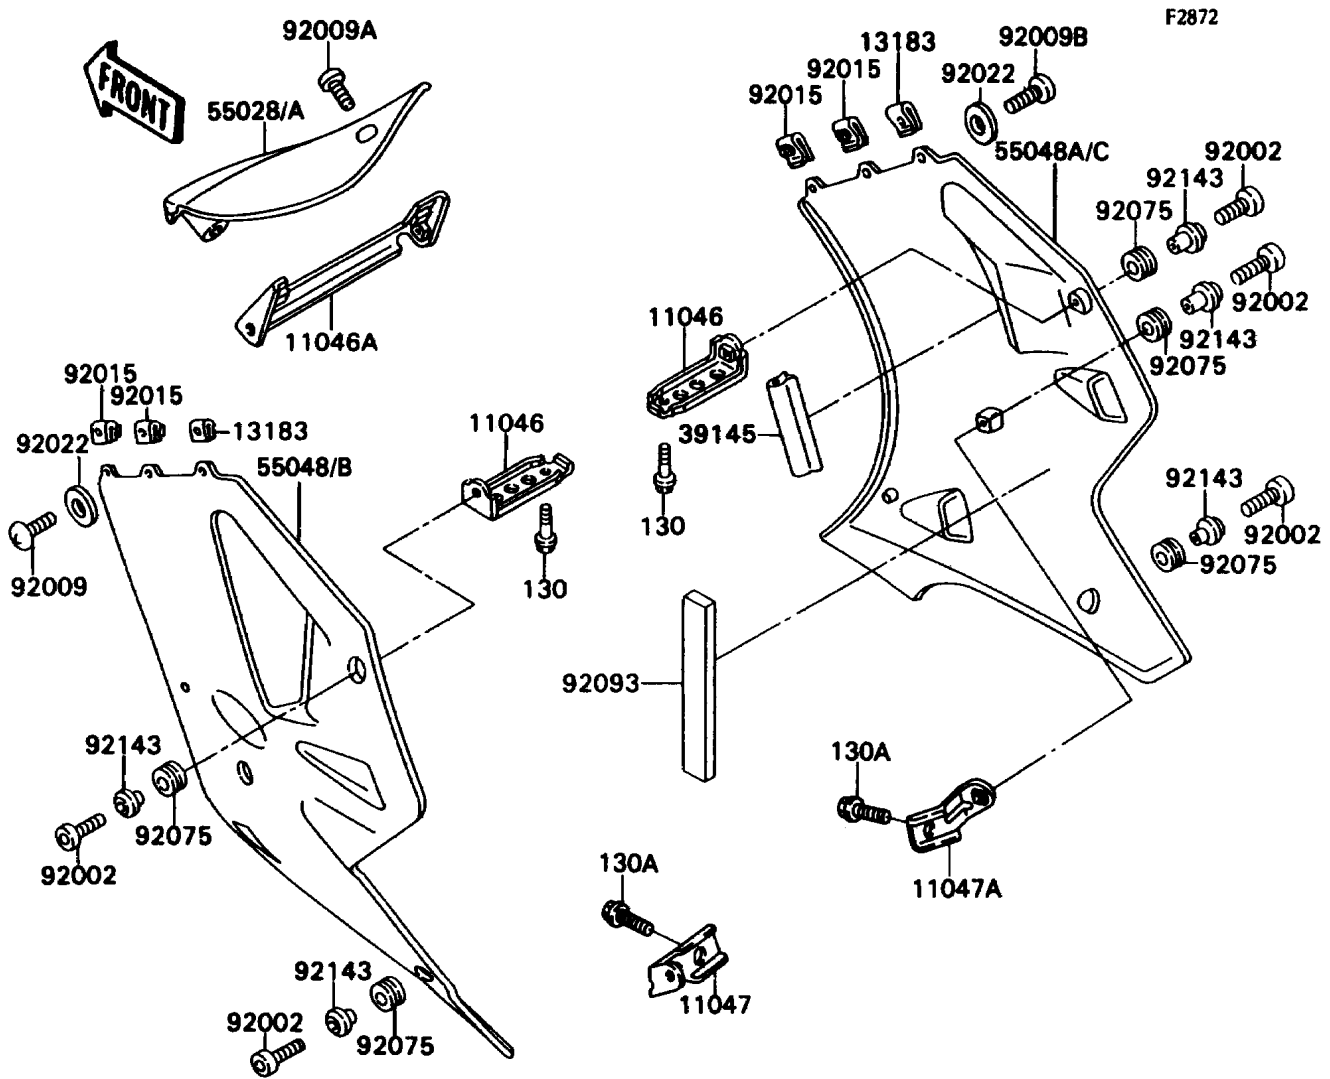

## 1990 NINJA® ZX™-7 PARTS DIAGRAM

Cowling Lower

## 1990 NINJA® ZX™-7 PARTS LIST

Cowling Lowers

ITEM NAME	PART NUMBER	QUANTITY
BRACKET (Ref # 11046)	11046-1512	1
BRACKET,LWR COWLING (Ref # 11046A)	11046-1516	1
BRACKET,SIDE COWLING,FR,LH (Ref # 11047)	11047-1006	1
BRACKET,SIDE COWLING,FR,RH (Ref # 11047A)	11047-1007	1
PLATE (Ref # 13183)	13183-1474	1
TRIM-SEAL,SIDE COWLING (Ref # 39145)	39145-1055	1
COWLING,LWR,FR,BLUE 24 (Ref # 55028)	55028-1236-DB	1
COWLING,LWR,FR,EBONY (Ref # 55028A)	55028-1236-H8	1
COWLING.,SIDE,LH,GREEN/BLUE (Ref # 55048)	55048-5356-DY	1
COWLING.,SIDE,RH,GREEN/BLUE (Ref # 55048A)	55048-5357-DY	1
COWLING.,SIDE,LH,EBONY (Ref # 55048B)	55048-5393-H8	1
COWLING.,SIDE,RH,EBONY (Ref # 55048C)	55048-5394-H8	1
BOLT,SOCKET,6X18,BLACK (Ref # 92002)	92002-1514	1
SCREW,5X16,BLACK (Ref # 92009)	92009-1301	1
SCREW,5X14,BLACK (Ref # 92009A)	92009-1383	1
SCREW,5X20,BLACK (Ref # 92009B)	92009-1453	1
NUT,5MM (Ref # 92015)	92015-1710	1
WASHER,NYLON,5.3X11.5X1.5 (Ref # 92022)	92022-1521	1
DAMPER (Ref # 92075)	92075-1634	1
SEAL (Ref # 92093)	92093-1277	1
COLLAR,BLACK (Ref # 92143)	92143-1226	1
BOLT-FLANGED,6X8 (Ref # 130)	130J0608	1
BOLT-FLANGED (Ref # 130A)	130J0610	1