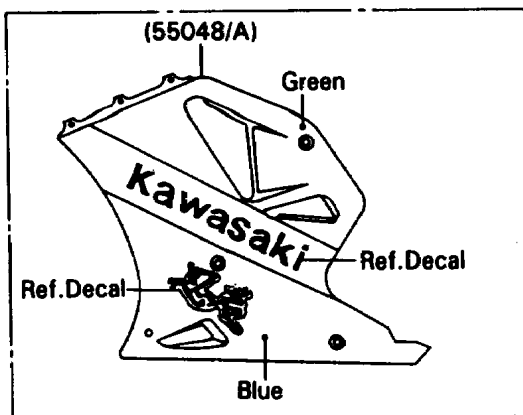

## 1990 NINJA® ZX™-7 PARTS DIAGRAM

Cowling Lower

## 1990 NINJA® ZX™-7 PARTS LIST

Cowling Lowers

ITEM NAME	PART NUMBER	QUANTITY
BRACKET (Ref # 11046)	11046-1512	1
BRACKET,LWR COWLING (Ref # 11046A)	11046-1516	1
BRACKET,SIDE COWLING,FR,LH (Ref # 11047)	11047-1006	1
BRACKET,SIDE COWLING,FR,RH (Ref # 11047A)	11047-1007	1
PLATE (Ref # 13183)	13183-1474	1
TRIM-SEAL,SIDE COWLING (Ref # 39145)	39145-1055	1
COWLING,LWR,FR,BLUE 24 (Ref # 55028)	55028-1236-DB	1
COWLING,LWR,FR,EBONY (Ref # 55028A)	55028-1236-H8	1
COWLING.,SIDE,LH,GREEN/BLUE (Ref # 55048)	55048-5356-DY	1
COWLING.,SIDE,RH,GREEN/BLUE (Ref # 55048A)	55048-5357-DY	1
COWLING.,SIDE,LH,EBONY (Ref # 55048B)	55048-5393-H8	1
COWLING.,SIDE,RH,EBONY (Ref # 55048C)	55048-5394-H8	1
BOLT,SOCKET,6X18,BLACK (Ref # 92002)	92002-1514	1
SCREW,5X16,BLACK (Ref # 92009)	92009-1301	1
SCREW,5X14,BLACK (Ref # 92009A)	92009-1383	1
SCREW,5X20,BLACK (Ref # 92009B)	92009-1453	1
NUT,5MM (Ref # 92015)	92015-1710	1
WASHER,NYLON,5.3X11.5X1.5 (Ref # 92022)	92022-1521	1
DAMPER (Ref # 92075)	92075-1634	1
SEAL (Ref # 92093)	92093-1277	1
COLLAR,BLACK (Ref # 92143)	92143-1226	1
BOLT-FLANGED,6X8 (Ref # 130)	130J0608	1
BOLT-FLANGED (Ref # 130A)	130J0610	1