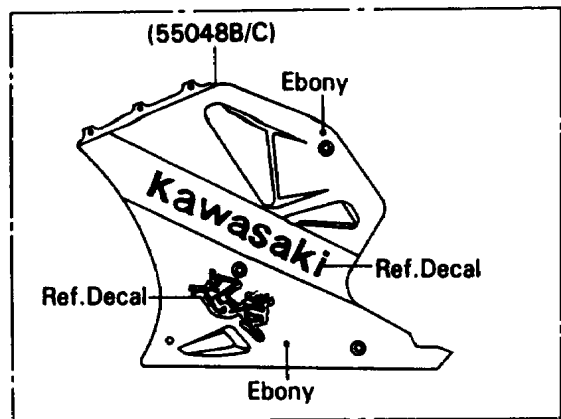

## 1990 NINJA® ZX™-7 PARTS DIAGRAM

Cowling Lower

## 1990 NINJA® ZX™-7 PARTS LIST

Cowling Lowers

ITEM NAME	PART NUMBER	QUANTITY
BRACKET (Ref # 11046)	11046-1512	1
BRACKET,LWR COWLING (Ref # 11046A)	11046-1516	1
BRACKET,SIDE COWLING,FR,LH (Ref # 11047)	11047-1006	1
BRACKET,SIDE COWLING,FR,RH (Ref # 11047A)	11047-1007	1
PLATE (Ref # 13183)	13183-1474	1
TRIM-SEAL,SIDE COWLING (Ref # 39145)	39145-1055	1
COWLING,LWR,FR,BLUE 24 (Ref # 55028)	55028-1236-DB	1
COWLING,LWR,FR,EBONY (Ref # 55028A)	55028-1236-H8	1
COWLING.,SIDE,LH,GREEN/BLUE (Ref # 55048)	55048-5356-DY	1
COWLING.,SIDE,RH,GREEN/BLUE (Ref # 55048A)	55048-5357-DY	1
COWLING.,SIDE,LH,EBONY (Ref # 55048B)	55048-5393-H8	1
COWLING.,SIDE,RH,EBONY (Ref # 55048C)	55048-5394-H8	1
BOLT,SOCKET,6X18,BLACK (Ref # 92002)	92002-1514	1
SCREW,5X16,BLACK (Ref # 92009)	92009-1301	1
SCREW,5X14,BLACK (Ref # 92009A)	92009-1383	1
SCREW,5X20,BLACK (Ref # 92009B)	92009-1453	1
NUT,5MM (Ref # 92015)	92015-1710	1
WASHER,NYLON,5.3X11.5X1.5 (Ref # 92022)	92022-1521	1
DAMPER (Ref # 92075)	92075-1634	1
SEAL (Ref # 92093)	92093-1277	1
COLLAR,BLACK (Ref # 92143)	92143-1226	1
BOLT-FLANGED,6X8 (Ref # 130)	130J0608	1
BOLT-FLANGED (Ref # 130A)	130J0610	1