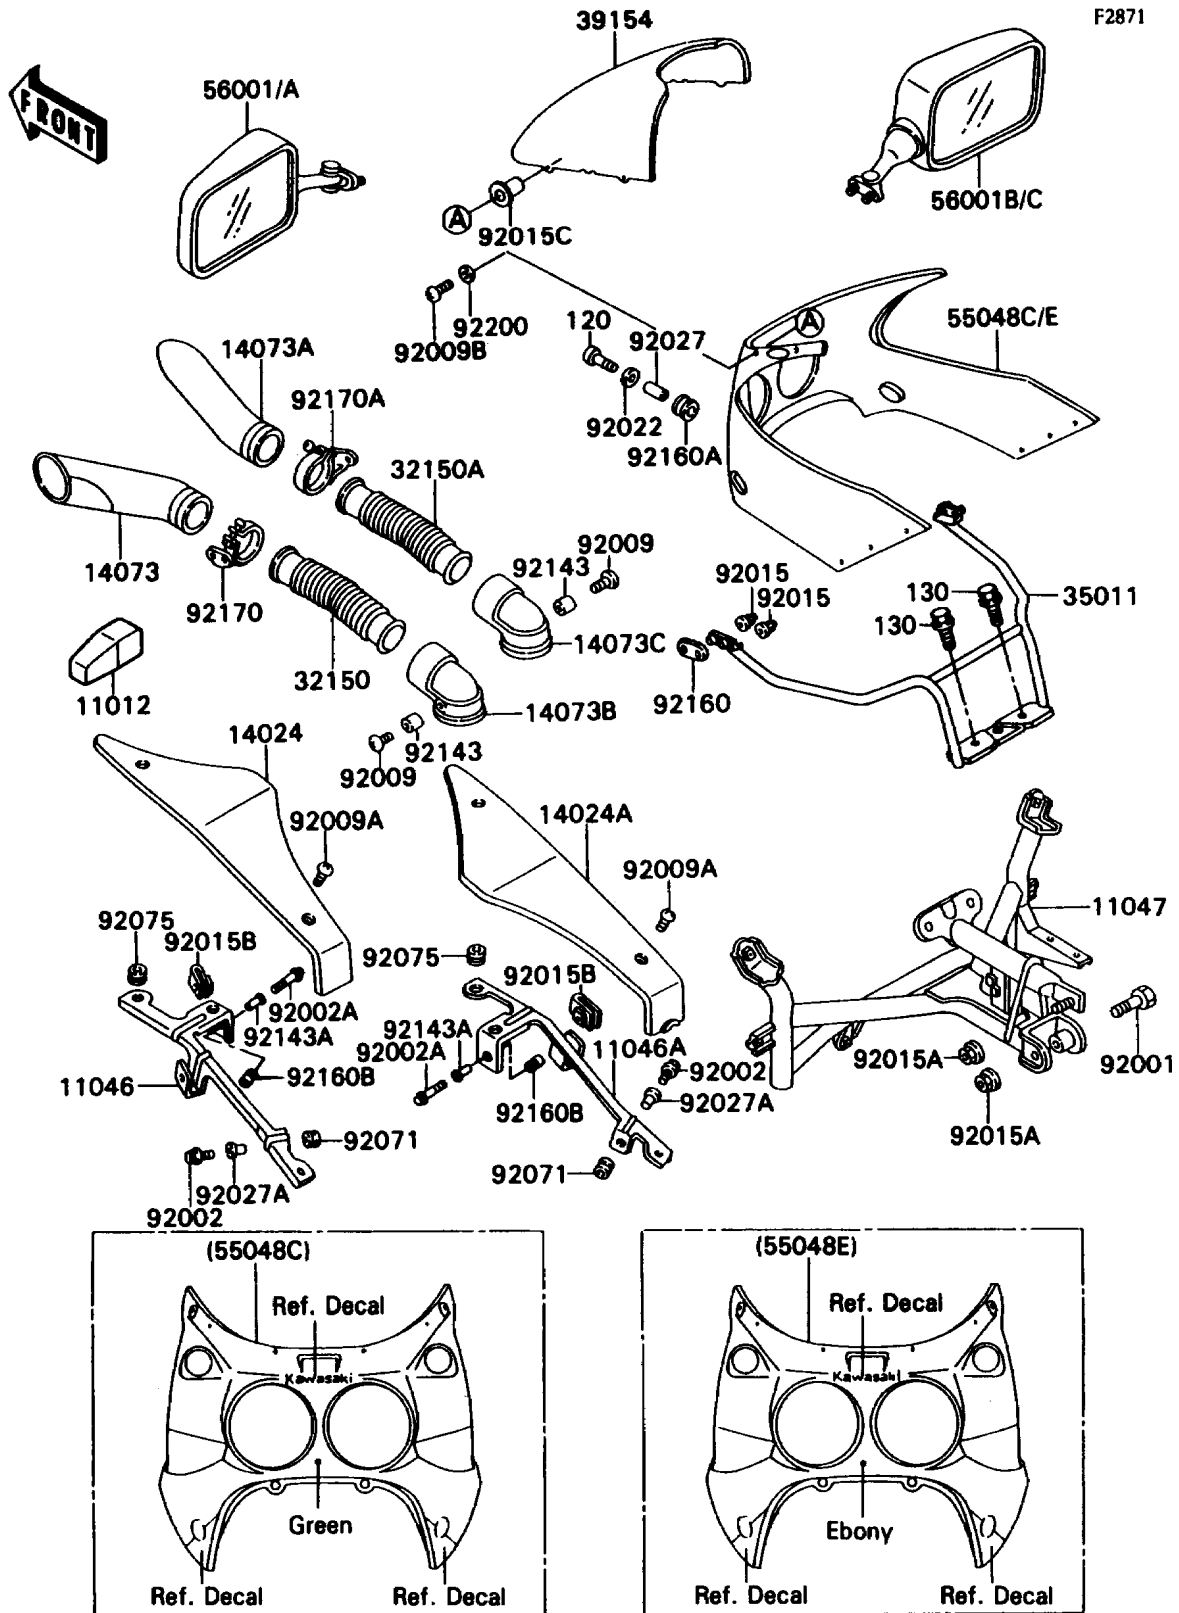

## 1990 NINJA® ZX™-7 PARTS DIAGRAM

Cowling

## 1990 NINJA® ZX™-7 PARTS LIST

## 1990 NINJA® ZX™-7 PARTS LIST

Cowling

ITEM NAME	PART NUMBER	QUANTITY
NUT,WELL,5MM (Ref # 92015C)	92015-1757	1
WASHER,7X16X1.2 (Ref # 92022)	92022-1344	1
COLLAR,6.8X10X11.5 (Ref # 92027)	92027-1210	1
COLLAR,L=12 (Ref # 92027A)	92027-1842	1
GROMMET (Ref # 92071)	92071-1010	1
DAMPER,FILTER COVER (Ref # 92075)	92075-1126	1
COLLAR,5.6X8X7 (Ref # 92143)	92143-1336	1
COLLAR (Ref # 92143A)	92143-1412	1
DAMPER,MIRROR (Ref # 92160)	92160-1089	1
DAMPER (Ref # 92160A)	92160-1123	1
DAMPER (Ref # 92160B)	92160-1208	1
CLAMP,AIR INTAKE DUCT,LH (Ref # 92170)	92170-1102	1
CLAMP,AIR INTAKE DUCT,RH (Ref # 92170A)	92170-1103	1
WASHER,NYLON,5.2X12X1 (Ref # 92200)	92200-1011	1
BOLT-SOCKET,6X20 (Ref # 120)	120S0620	1
BOLT-FLANGED (Ref # 130)	130J0620	1