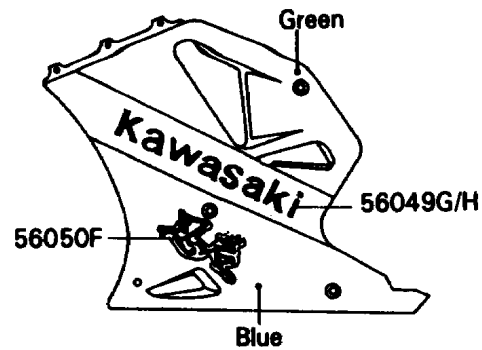

1990 NINJA® ZX™-7 PARTS DIAGRAM

Decals(Green/Blue/White)

F2861A

1990 NINJA® ZX™-7 PARTS LIST

Decals(Green/Blue/White)

ITEM NAME	PART NUMBER	QUANTITY
PATTERN,SIDE COVER,LH (Ref # 56049)	56048-1970	1
PATTERN,SIDE COVER,RH (Ref # 56049A)	56048-1971	1
PATTERN,SINGLE SEAT COVER,LH (Ref # 56049B)	56048-1974	1
PATTERN,SINGLE SEAT COVER,RH (Ref # 56049C)	56048-1975	1
PATTERN,UPP COWLING,UPP (Ref # 56049D)	56049-1405	1
PATTERN,UPP COWLING,SIDE,LH (Ref # 56049E)	56049-1406	1
PATTERN,UPP COWLING,SIDE,RH (Ref # 56049F)	56049-1407	1
PATTERN,SIDE COWLING,LH (Ref # 56049G)	56049-1408	1
PATTERN,SIDE COWLING,RH (Ref # 56049H)	56049-1409	1
MARK,FRAME,LH (Ref # 56050)	56050-1322	1
MARK,FRAME,RH (Ref # 56050A)	56050-1323	1
MARK,NINJA/KAWASAKI,LH (Ref # 56050B)	56050-1343	1
MARK,NINJA/KAWASAKI,RH (Ref # 56050C)	56050-1344	1
MARK,ZX-7,LH (Ref # 56050D)	56050-1345	1
MARK,ZX-7,RH (Ref # 56050E)	56050-1346	1
MARK,NINJA (Ref # 56050F)	56050-1347	1
MARK,SINGLE SEAT COVER,NINJA (Ref # 56050G)	56050-1458	1