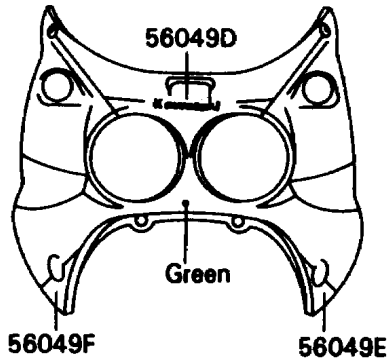

1990 NINJA® ZX™-7 PARTS DIAGRAM

Decals(Green/Blue/White)

F2861A

1990 NINJA® ZX™-7 PARTS LIST

Decals(Green/Blue/White)

ITEM NAME	PART NUMBER	QUANTITY
PATTERN,SIDE COVER,LH (Ref # 56049)	56048-1970	1
PATTERN,SIDE COVER,RH (Ref # 56049A)	56048-1971	1
PATTERN,SINGLE SEAT COVER,LH (Ref # 56049B)	56048-1974	1
PATTERN,SINGLE SEAT COVER,RH (Ref # 56049C)	56048-1975	1
PATTERN,UPP COWLING,UPP (Ref # 56049D)	56049-1405	1
PATTERN,UPP COWLING,SIDE,LH (Ref # 56049E)	56049-1406	1
PATTERN,UPP COWLING,SIDE,RH (Ref # 56049F)	56049-1407	1
PATTERN,SIDE COWLING,LH (Ref # 56049G)	56049-1408	1
PATTERN,SIDE COWLING,RH (Ref # 56049H)	56049-1409	1
MARK,FRAME,LH (Ref # 56050)	56050-1322	1
MARK,FRAME,RH (Ref # 56050A)	56050-1323	1
MARK,NINJA/KAWASAKI,LH (Ref # 56050B)	56050-1343	1
MARK,NINJA/KAWASAKI,RH (Ref # 56050C)	56050-1344	1
MARK,ZX-7,LH (Ref # 56050D)	56050-1345	1
MARK,ZX-7,RH (Ref # 56050E)	56050-1346	1
MARK,NINJA (Ref # 56050F)	56050-1347	1
MARK,SINGLE SEAT COVER,NINJA (Ref # 56050G)	56050-1458	1