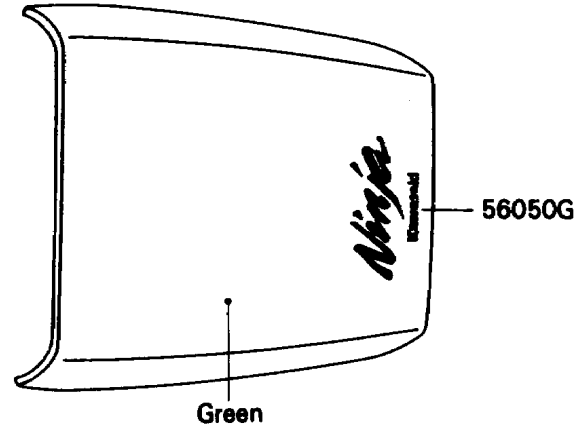

1990 NINJA® ZX™-7 PARTS DIAGRAM

Decals(Green/Blue/White)

F2861A

1990 NINJA® ZX™-7 PARTS LIST

Decals(Green/Blue/White)

ITEM NAME	PART NUMBER	QUANTITY
PATTERN,SIDE COVER,LH (Ref # 56049)	56048-1970	1
PATTERN,SIDE COVER,RH (Ref # 56049A)	56048-1971	1
PATTERN,SINGLE SEAT COVER,LH (Ref # 56049B)	56048-1974	1
PATTERN,SINGLE SEAT COVER,RH (Ref # 56049C)	56048-1975	1
PATTERN,UPP COWLING,UPP (Ref # 56049D)	56049-1405	1
PATTERN,UPP COWLING,SIDE,LH (Ref # 56049E)	56049-1406	1
PATTERN,UPP COWLING,SIDE,RH (Ref # 56049F)	56049-1407	1
PATTERN,SIDE COWLING,LH (Ref # 56049G)	56049-1408	1
PATTERN,SIDE COWLING,RH (Ref # 56049H)	56049-1409	1
MARK,FRAME,LH (Ref # 56050)	56050-1322	1
MARK,FRAME,RH (Ref # 56050A)	56050-1323	1
MARK,NINJA/KAWASAKI,LH (Ref # 56050B)	56050-1343	1
MARK,NINJA/KAWASAKI,RH (Ref # 56050C)	56050-1344	1
MARK,ZX-7,LH (Ref # 56050D)	56050-1345	1
MARK,ZX-7,RH (Ref # 56050E)	56050-1346	1
MARK,NINJA (Ref # 56050F)	56050-1347	1
MARK,SINGLE SEAT COVER,NINJA (Ref # 56050G)	56050-1458	1