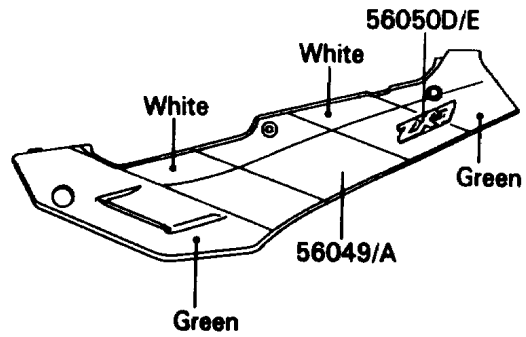

1990 NINJA® ZX™-7 PARTS DIAGRAM

Decals(Green/Blue/White)

F2861A

1990 NINJA® ZX™-7 PARTS LIST

Decals(Green/Blue/White)

ITEM NAME	PART NUMBER	QUANTITY
PATTERN,SIDE COVER,LH (Ref # 56049)	56048-1970	1
PATTERN,SIDE COVER,RH (Ref # 56049A)	56048-1971	1
PATTERN,SINGLE SEAT COVER,LH (Ref # 56049B)	56048-1974	1
PATTERN,SINGLE SEAT COVER,RH (Ref # 56049C)	56048-1975	1
PATTERN,UPP COWLING,UPP (Ref # 56049D)	56049-1405	1
PATTERN,UPP COWLING,SIDE,LH (Ref # 56049E)	56049-1406	1
PATTERN,UPP COWLING,SIDE,RH (Ref # 56049F)	56049-1407	1
PATTERN,SIDE COWLING,LH (Ref # 56049G)	56049-1408	1
PATTERN,SIDE COWLING,RH (Ref # 56049H)	56049-1409	1
MARK,FRAME,LH (Ref # 56050)	56050-1322	1
MARK,FRAME,RH (Ref # 56050A)	56050-1323	1
MARK,NINJA/KAWASAKI,LH (Ref # 56050B)	56050-1343	1
MARK,NINJA/KAWASAKI,RH (Ref # 56050C)	56050-1344	1
MARK,ZX-7,LH (Ref # 56050D)	56050-1345	1
MARK,ZX-7,RH (Ref # 56050E)	56050-1346	1
MARK,NINJA (Ref # 56050F)	56050-1347	1
MARK,SINGLE SEAT COVER,NINJA (Ref # 56050G)	56050-1458	1