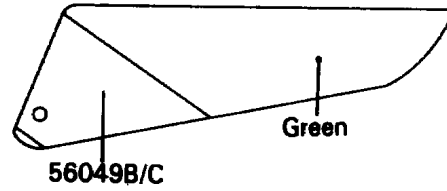

1990 NINJA® ZX™-7 PARTS DIAGRAM

Decals(Green/Blue/White)

F2861A

1990 NINJA® ZX™-7 PARTS LIST

Decals(Green/Blue/White)

ITEM NAME	PART NUMBER	QUANTITY
PATTERN,SIDE COVER,LH (Ref # 56049)	56048-1970	1
PATTERN,SIDE COVER,RH (Ref # 56049A)	56048-1971	1
PATTERN,SINGLE SEAT COVER,LH (Ref # 56049B)	56048-1974	1
PATTERN,SINGLE SEAT COVER,RH (Ref # 56049C)	56048-1975	1
PATTERN,UPP COWLING,UPP (Ref # 56049D)	56049-1405	1
PATTERN,UPP COWLING,SIDE,LH (Ref # 56049E)	56049-1406	1
PATTERN,UPP COWLING,SIDE,RH (Ref # 56049F)	56049-1407	1
PATTERN,SIDE COWLING,LH (Ref # 56049G)	56049-1408	1
PATTERN,SIDE COWLING,RH (Ref # 56049H)	56049-1409	1
MARK,FRAME,LH (Ref # 56050)	56050-1322	1
MARK,FRAME,RH (Ref # 56050A)	56050-1323	1
MARK,NINJA/KAWASAKI,LH (Ref # 56050B)	56050-1343	1
MARK,NINJA/KAWASAKI,RH (Ref # 56050C)	56050-1344	1
MARK,ZX-7,LH (Ref # 56050D)	56050-1345	1
MARK,ZX-7,RH (Ref # 56050E)	56050-1346	1
MARK,NINJA (Ref # 56050F)	56050-1347	1
MARK,SINGLE SEAT COVER,NINJA (Ref # 56050G)	56050-1458	1