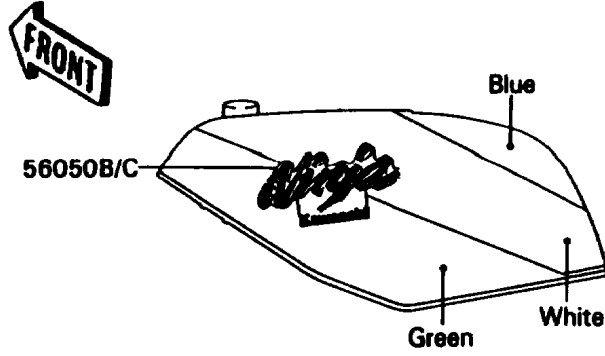

1990 NINJA® ZX™-7 PARTS DIAGRAM

Decals(Green/Blue/White)

F2861A

1990 NINJA® ZX™-7 PARTS LIST

Decals(Green/Blue/White)

ITEM NAME	PART NUMBER	QUANTITY
PATTERN,SIDE COVER,LH (Ref # 56049)	56048-1970	1
PATTERN,SIDE COVER,RH (Ref # 56049A)	56048-1971	1
PATTERN,SINGLE SEAT COVER,LH (Ref # 56049B)	56048-1974	1
PATTERN,SINGLE SEAT COVER,RH (Ref # 56049C)	56048-1975	1
PATTERN,UPP COWLING,UPP (Ref # 56049D)	56049-1405	1
PATTERN,UPP COWLING,SIDE,LH (Ref # 56049E)	56049-1406	1
PATTERN,UPP COWLING,SIDE,RH (Ref # 56049F)	56049-1407	1
PATTERN,SIDE COWLING,LH (Ref # 56049G)	56049-1408	1
PATTERN,SIDE COWLING,RH (Ref # 56049H)	56049-1409	1
MARK,FRAME,LH (Ref # 56050)	56050-1322	1
MARK,FRAME,RH (Ref # 56050A)	56050-1323	1
MARK,NINJA/KAWASAKI,LH (Ref # 56050B)	56050-1343	1
MARK,NINJA/KAWASAKI,RH (Ref # 56050C)	56050-1344	1
MARK,ZX-7,LH (Ref # 56050D)	56050-1345	1
MARK,ZX-7,RH (Ref # 56050E)	56050-1346	1
MARK,NINJA (Ref # 56050F)	56050-1347	1
MARK,SINGLE SEAT COVER,NINJA (Ref # 56050G)	56050-1458	1