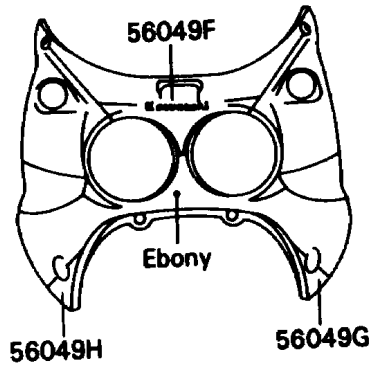

1990 NINJA® ZX™-7 PARTS DIAGRAM

Decals(Ebony/Gray)

F2861

1990 NINJA® ZX™-7 PARTS LIST

Decals(Ebony/Gray)

ITEM NAME	PART NUMBER	QUANTITY
PATTERN,SINGLE SEAT COVER,LH (Ref # 56049)	56049-1003	1
PATTERN,SINGLE SEAT COVER,RH (Ref # 56049A)	56049-1004	1
PATTERN,SIDE COVER,LH,FR (Ref # 56049B)	56049-1029	1
PATTERN,SIDE COVER,RH,FR (Ref # 56049C)	56049-1030	1
PATTERN,SIDE COVER,LH,RR (Ref # 56049D)	56049-1031	1
PATTERN,SIDE COVER,RH,RR (Ref # 56049E)	56049-1032	1
PATTERN,UPP COWLING,UPP (Ref # 56049F)	56049-1417	1
PATTERN,UPP COWLING,SIDE,LH (Ref # 56049G)	56049-1418	1
PATTERN,UPP COWLING,SIDE,RH (Ref # 56049H)	56049-1419	1
PATTERN,SIDE COWLING,LH (Ref # 56049I)	56049-1420	1
PATTERN,SIDE COWLING,RH (Ref # 56049J)	56049-1421	1
MARK,FRAME,LH (Ref # 56050)	56050-1322	1
MARK,FRAME,RH (Ref # 56050A)	56050-1323	1
MARK,NINJA/KAWASAKI,LH (Ref # 56050B)	56050-1348	1
MARK,NINJA/KAWASAKI,RH (Ref # 56050C)	56050-1349	1
MARK,NINJA (Ref # 56050D)	56050-1350	1
MARK,SINGLE SEAT COVER,NINJA (Ref # 56050E)	56050-1459	1