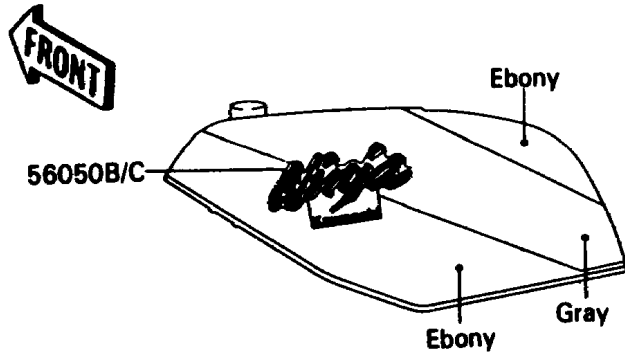

1990 NINJA® ZX™-7 PARTS DIAGRAM

Decals(Ebony/Gray)

F2861

1990 NINJA® ZX™-7 PARTS LIST

Decals(Ebony/Gray)

ITEM NAME	PART NUMBER	QUANTITY
PATTERN,SINGLE SEAT COVER,LH (Ref # 56049)	56049-1003	1
PATTERN,SINGLE SEAT COVER,RH (Ref # 56049A)	56049-1004	1
PATTERN,SIDE COVER,LH,FR (Ref # 56049B)	56049-1029	1
PATTERN,SIDE COVER,RH,FR (Ref # 56049C)	56049-1030	1
PATTERN,SIDE COVER,LH,RR (Ref # 56049D)	56049-1031	1
PATTERN,SIDE COVER,RH,RR (Ref # 56049E)	56049-1032	1
PATTERN,UPP COWLING,UPP (Ref # 56049F)	56049-1417	1
PATTERN,UPP COWLING,SIDE,LH (Ref # 56049G)	56049-1418	1
PATTERN,UPP COWLING,SIDE,RH (Ref # 56049H)	56049-1419	1
PATTERN,SIDE COWLING,LH (Ref # 56049I)	56049-1420	1
PATTERN,SIDE COWLING,RH (Ref # 56049J)	56049-1421	1
MARK,FRAME,LH (Ref # 56050)	56050-1322	1
MARK,FRAME,RH (Ref # 56050A)	56050-1323	1
MARK,NINJA/KAWASAKI,LH (Ref # 56050B)	56050-1348	1
MARK,NINJA/KAWASAKI,RH (Ref # 56050C)	56050-1349	1
MARK,NINJA (Ref # 56050D)	56050-1350	1
MARK,SINGLE SEAT COVER,NINJA (Ref # 56050E)	56050-1459	1