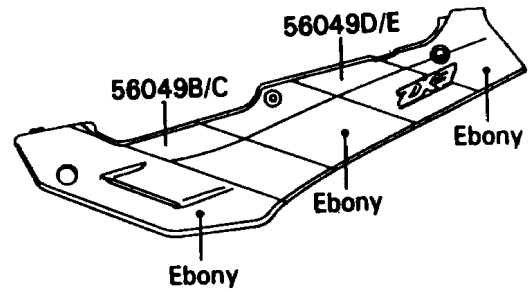

1990 NINJA® ZX™-7 PARTS DIAGRAM

Decals(Ebony/Gray)

F2861

1990 NINJA® ZX™-7 PARTS LIST

Decals(Ebony/Gray)

ITEM NAME	PART NUMBER	QUANTITY
PATTERN,SINGLE SEAT COVER,LH (Ref # 56049)	56049-1003	1
PATTERN,SINGLE SEAT COVER,RH (Ref # 56049A)	56049-1004	1
PATTERN,SIDE COVER,LH,FR (Ref # 56049B)	56049-1029	1
PATTERN,SIDE COVER,RH,FR (Ref # 56049C)	56049-1030	1
PATTERN,SIDE COVER,LH,RR (Ref # 56049D)	56049-1031	1
PATTERN,SIDE COVER,RH,RR (Ref # 56049E)	56049-1032	1
PATTERN,UPP COWLING,UPP (Ref # 56049F)	56049-1417	1
PATTERN,UPP COWLING,SIDE,LH (Ref # 56049G)	56049-1418	1
PATTERN,UPP COWLING,SIDE,RH (Ref # 56049H)	56049-1419	1
PATTERN,SIDE COWLING,LH (Ref # 56049I)	56049-1420	1
PATTERN,SIDE COWLING,RH (Ref # 56049J)	56049-1421	1
MARK,FRAME,LH (Ref # 56050)	56050-1322	1
MARK,FRAME,RH (Ref # 56050A)	56050-1323	1
MARK,NINJA/KAWASAKI,LH (Ref # 56050B)	56050-1348	1
MARK,NINJA/KAWASAKI,RH (Ref # 56050C)	56050-1349	1
MARK,NINJA (Ref # 56050D)	56050-1350	1
MARK,SINGLE SEAT COVER,NINJA (Ref # 56050E)	56050-1459	1