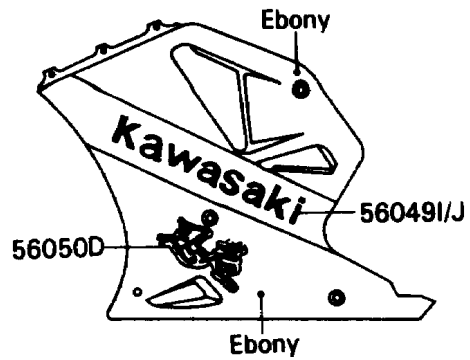

1990 NINJA® ZX™-7 PARTS DIAGRAM

Decals(Ebony/Gray)

F2861

1990 NINJA® ZX™-7 PARTS LIST

Decals(Ebony/Gray)

ITEM NAME	PART NUMBER	QUANTITY
PATTERN,SINGLE SEAT COVER,LH (Ref # 56049)	56049-1003	1
PATTERN,SINGLE SEAT COVER,RH (Ref # 56049A)	56049-1004	1
PATTERN,SIDE COVER,LH,FR (Ref # 56049B)	56049-1029	1
PATTERN,SIDE COVER,RH,FR (Ref # 56049C)	56049-1030	1
PATTERN,SIDE COVER,LH,RR (Ref # 56049D)	56049-1031	1
PATTERN,SIDE COVER,RH,RR (Ref # 56049E)	56049-1032	1
PATTERN,UPP COWLING,UPP (Ref # 56049F)	56049-1417	1
PATTERN,UPP COWLING,SIDE,LH (Ref # 56049G)	56049-1418	1
PATTERN,UPP COWLING,SIDE,RH (Ref # 56049H)	56049-1419	1
PATTERN,SIDE COWLING,LH (Ref # 56049I)	56049-1420	1
PATTERN,SIDE COWLING,RH (Ref # 56049J)	56049-1421	1
MARK,FRAME,LH (Ref # 56050)	56050-1322	1
MARK,FRAME,RH (Ref # 56050A)	56050-1323	1
MARK,NINJA/KAWASAKI,LH (Ref # 56050B)	56050-1348	1
MARK,NINJA/KAWASAKI,RH (Ref # 56050C)	56050-1349	1
MARK,NINJA (Ref # 56050D)	56050-1350	1
MARK,SINGLE SEAT COVER,NINJA (Ref # 56050E)	56050-1459	1