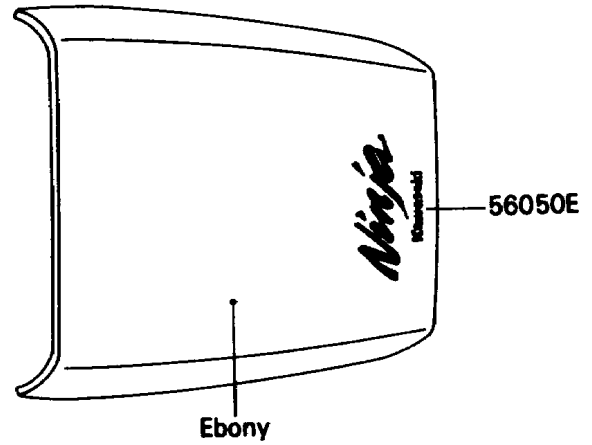

1990 NINJA® ZX™-7 PARTS DIAGRAM

Decals(Ebony/Gray)

F2861

1990 NINJA® ZX™-7 PARTS LIST

Decals(Ebony/Gray)

ITEM NAME	PART NUMBER	QUANTITY
PATTERN,SINGLE SEAT COVER,LH (Ref # 56049)	56049-1003	1
PATTERN,SINGLE SEAT COVER,RH (Ref # 56049A)	56049-1004	1
PATTERN,SIDE COVER,LH,FR (Ref # 56049B)	56049-1029	1
PATTERN,SIDE COVER,RH,FR (Ref # 56049C)	56049-1030	1
PATTERN,SIDE COVER,LH,RR (Ref # 56049D)	56049-1031	1
PATTERN,SIDE COVER,RH,RR (Ref # 56049E)	56049-1032	1
PATTERN,UPP COWLING,UPP (Ref # 56049F)	56049-1417	1
PATTERN,UPP COWLING,SIDE,LH (Ref # 56049G)	56049-1418	1
PATTERN,UPP COWLING,SIDE,RH (Ref # 56049H)	56049-1419	1
PATTERN,SIDE COWLING,LH (Ref # 56049I)	56049-1420	1
PATTERN,SIDE COWLING,RH (Ref # 56049J)	56049-1421	1
MARK,FRAME,LH (Ref # 56050)	56050-1322	1
MARK,FRAME,RH (Ref # 56050A)	56050-1323	1
MARK,NINJA/KAWASAKI,LH (Ref # 56050B)	56050-1348	1
MARK,NINJA/KAWASAKI,RH (Ref # 56050C)	56050-1349	1
MARK,NINJA (Ref # 56050D)	56050-1350	1
MARK,SINGLE SEAT COVER,NINJA (Ref # 56050E)	56050-1459	1