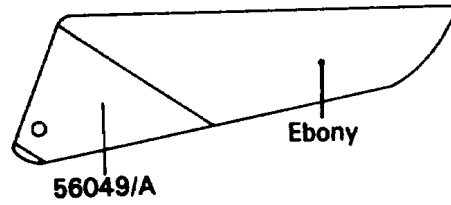

1990 NINJA® ZX™-7 PARTS DIAGRAM

Decals(Ebony/Gray)

F2861

1990 NINJA® ZX™-7 PARTS LIST

Decals(Ebony/Gray)

ITEM NAME	PART NUMBER	QUANTITY
PATTERN,SINGLE SEAT COVER,LH (Ref # 56049)	56049-1003	1
PATTERN,SINGLE SEAT COVER,RH (Ref # 56049A)	56049-1004	1
PATTERN,SIDE COVER,LH,FR (Ref # 56049B)	56049-1029	1
PATTERN,SIDE COVER,RH,FR (Ref # 56049C)	56049-1030	1
PATTERN,SIDE COVER,LH,RR (Ref # 56049D)	56049-1031	1
PATTERN,SIDE COVER,RH,RR (Ref # 56049E)	56049-1032	1
PATTERN,UPP COWLING,UPP (Ref # 56049F)	56049-1417	1
PATTERN,UPP COWLING,SIDE,LH (Ref # 56049G)	56049-1418	1
PATTERN,UPP COWLING,SIDE,RH (Ref # 56049H)	56049-1419	1
PATTERN,SIDE COWLING,LH (Ref # 56049I)	56049-1420	1
PATTERN,SIDE COWLING,RH (Ref # 56049J)	56049-1421	1
MARK,FRAME,LH (Ref # 56050)	56050-1322	1
MARK,FRAME,RH (Ref # 56050A)	56050-1323	1
MARK,NINJA/KAWASAKI,LH (Ref # 56050B)	56050-1348	1
MARK,NINJA/KAWASAKI,RH (Ref # 56050C)	56050-1349	1
MARK,NINJA (Ref # 56050D)	56050-1350	1
MARK,SINGLE SEAT COVER,NINJA (Ref # 56050E)	56050-1459	1