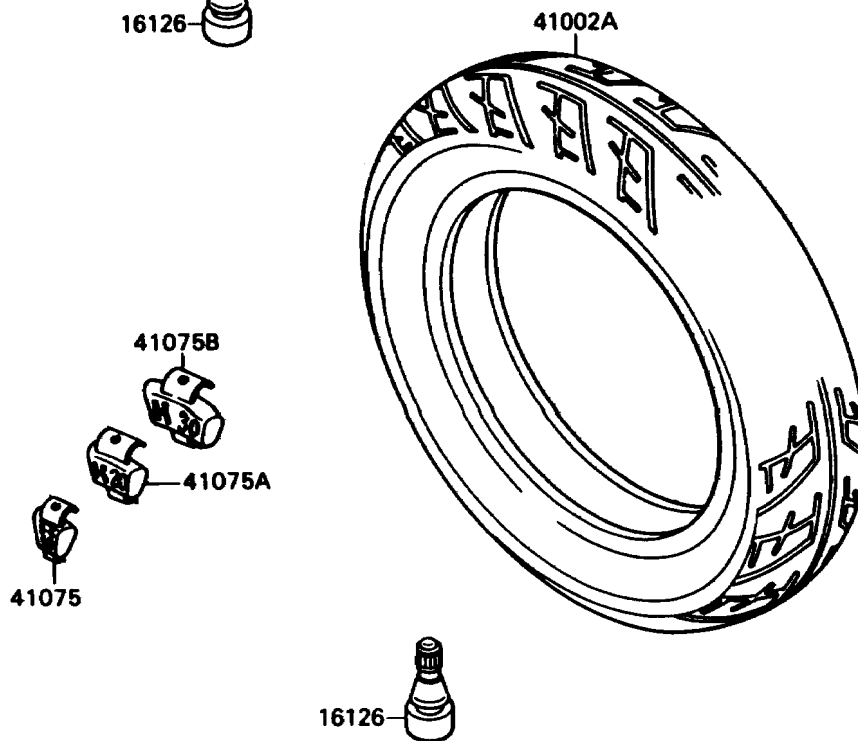

1990 NINJA® ZX™-7 PARTS DIAGRAM

Tires

F2210

1990 NINJA® ZX™-7 PARTS LIST

Tires

ITEM NAME	PART NUMBER	QUANTITY
VALVE,TIRE (Ref # 16126)	16126-1140	1
TIRE,FR,120/70VR17-V260(D) (Ref # 41002)	41002-1810	1
TIRE,RR,170/60VR17-V260(D) (Ref # 41002A)	41002-1811	1
BALANCER-WHEEL,10G,SILVER (Ref # 41075)	41075-1014	1
BALANCER-WHEEL,20G,SILVER (Ref # 41075A)	41075-1015	1
BALANCER-WHEEL,30G,SILVER (Ref # 41075B)	41075-1016	1