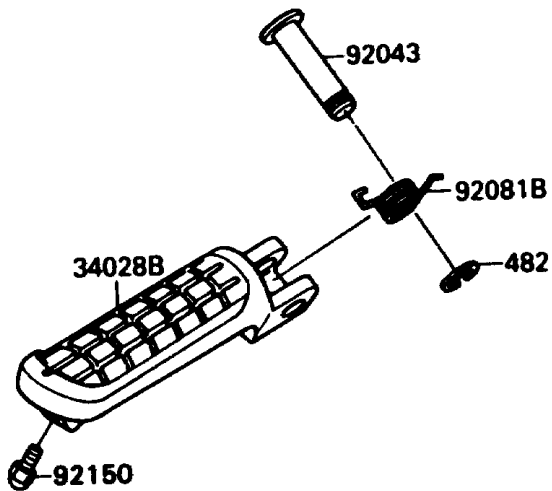

## 1990 NINJA® ZX™-7 PARTS DIAGRAM

Footrests

F2160

## 1990 NINJA® ZX™-7 PARTS LIST

Footrests

ITEM NAME	PART NUMBER	QUANTITY
STEP,RR,LH (Ref # 34028)	34028-1191	1
STEP,RR,RH (Ref # 34028A)	34028-1192	1
STEP,FR,LH (Ref # 34028B)	34028-1328	1
STEP,FR,RH (Ref # 34028C)	34028-1329	1
WASHER,STEP,RR (Ref # 92022)	92022-1507	1
COLLAR,STEP (Ref # 92027)	92027-1732	1
PIN,12X37 (Ref # 92043)	92043-1144	1
PIN,6X38.5 (Ref # 92043A)	92043-1238	1
SPRING,STEP RETURN (Ref # 92081)	92081-1587	1
SPRING,STEP,RR (Ref # 92081A)	92081-1612	1
SPRING,STEP,FR (Ref # 92081B)	92081-1733	1
BOLT,BANK SENSOR (Ref # 92150)	92150-1114	1
CIRCLIP-TYPE-E,10MM (Ref # 482)	482L0100	1
CIRCLIP-TYPE-E,5MM (Ref # 482A)	482L5000	1