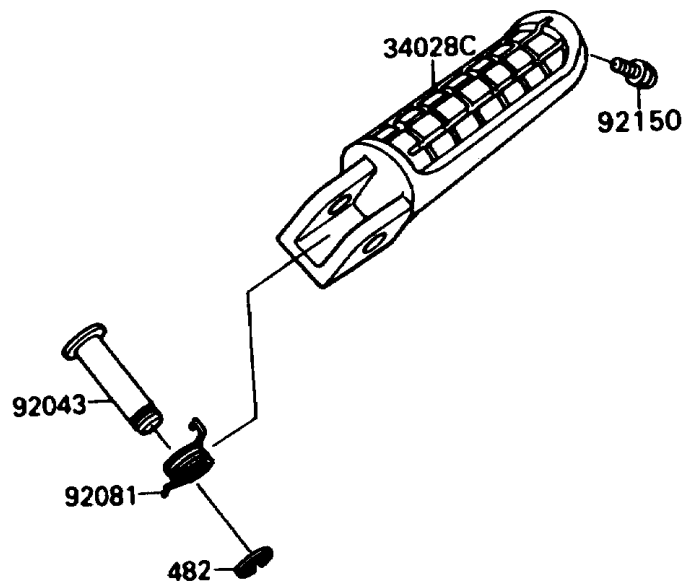

## 1990 NINJA® ZX™-7 PARTS DIAGRAM

Footrests

F2160

## 1990 NINJA® ZX™-7 PARTS LIST

Footrests

ITEM NAME	PART NUMBER	QUANTITY
STEP,RR,LH (Ref # 34028)	34028-1191	1
STEP,RR,RH (Ref # 34028A)	34028-1192	1
STEP,FR,LH (Ref # 34028B)	34028-1328	1
STEP,FR,RH (Ref # 34028C)	34028-1329	1
WASHER,STEP,RR (Ref # 92022)	92022-1507	1
COLLAR,STEP (Ref # 92027)	92027-1732	1
PIN,12X37 (Ref # 92043)	92043-1144	1
PIN,6X38.5 (Ref # 92043A)	92043-1238	1
SPRING,STEP RETURN (Ref # 92081)	92081-1587	1
SPRING,STEP,RR (Ref # 92081A)	92081-1612	1
SPRING,STEP,FR (Ref # 92081B)	92081-1733	1
BOLT,BANK SENSOR (Ref # 92150)	92150-1114	1
CIRCLIP-TYPE-E,10MM (Ref # 482)	482L0100	1
CIRCLIP-TYPE-E,5MM (Ref # 482A)	482L5000	1