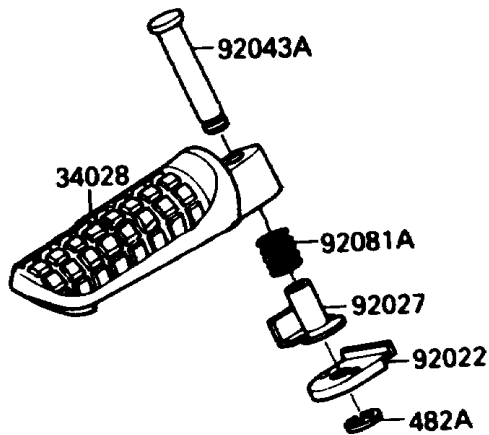

## 1990 NINJA® ZX™-7 PARTS DIAGRAM

Footrests

F2160

## 1990 NINJA® ZX™-7 PARTS LIST

Footrests

ITEM NAME	PART NUMBER	QUANTITY
STEP,RR,LH (Ref # 34028)	34028-1191	1
STEP,RR,RH (Ref # 34028A)	34028-1192	1
STEP,FR,LH (Ref # 34028B)	34028-1328	1
STEP,FR,RH (Ref # 34028C)	34028-1329	1
WASHER,STEP,RR (Ref # 92022)	92022-1507	1
COLLAR,STEP (Ref # 92027)	92027-1732	1
PIN,12X37 (Ref # 92043)	92043-1144	1
PIN,6X38.5 (Ref # 92043A)	92043-1238	1
SPRING,STEP RETURN (Ref # 92081)	92081-1587	1
SPRING,STEP,RR (Ref # 92081A)	92081-1612	1
SPRING,STEP,FR (Ref # 92081B)	92081-1733	1
BOLT,BANK SENSOR (Ref # 92150)	92150-1114	1
CIRCLIP-TYPE-E,10MM (Ref # 482)	482L0100	1
CIRCLIP-TYPE-E,5MM (Ref # 482A)	482L5000	1