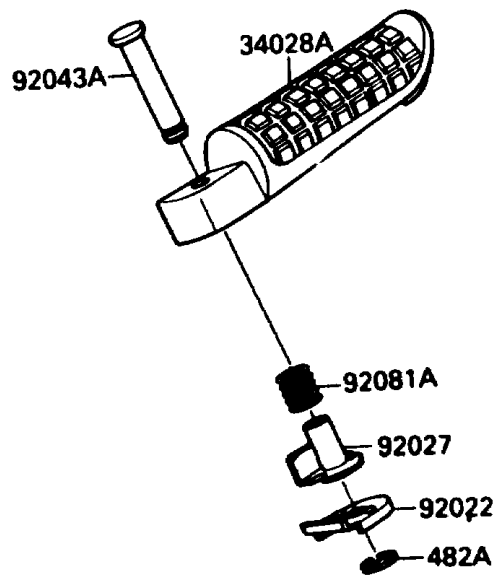

## 1990 NINJA® ZX™-7 PARTS DIAGRAM

Footrests

F2160

## 1990 NINJA® ZX™-7 PARTS LIST

Footrests

ITEM NAME	PART NUMBER	QUANTITY
STEP,RR,LH (Ref # 34028)	34028-1191	1
STEP,RR,RH (Ref # 34028A)	34028-1192	1
STEP,FR,LH (Ref # 34028B)	34028-1328	1
STEP,FR,RH (Ref # 34028C)	34028-1329	1
WASHER,STEP,RR (Ref # 92022)	92022-1507	1
COLLAR,STEP (Ref # 92027)	92027-1732	1
PIN,12X37 (Ref # 92043)	92043-1144	1
PIN,6X38.5 (Ref # 92043A)	92043-1238	1
SPRING,STEP RETURN (Ref # 92081)	92081-1587	1
SPRING,STEP,RR (Ref # 92081A)	92081-1612	1
SPRING,STEP,FR (Ref # 92081B)	92081-1733	1
BOLT,BANK SENSOR (Ref # 92150)	92150-1114	1
CIRCLIP-TYPE-E,10MM (Ref # 482)	482L0100	1
CIRCLIP-TYPE-E,5MM (Ref # 482A)	482L5000	1