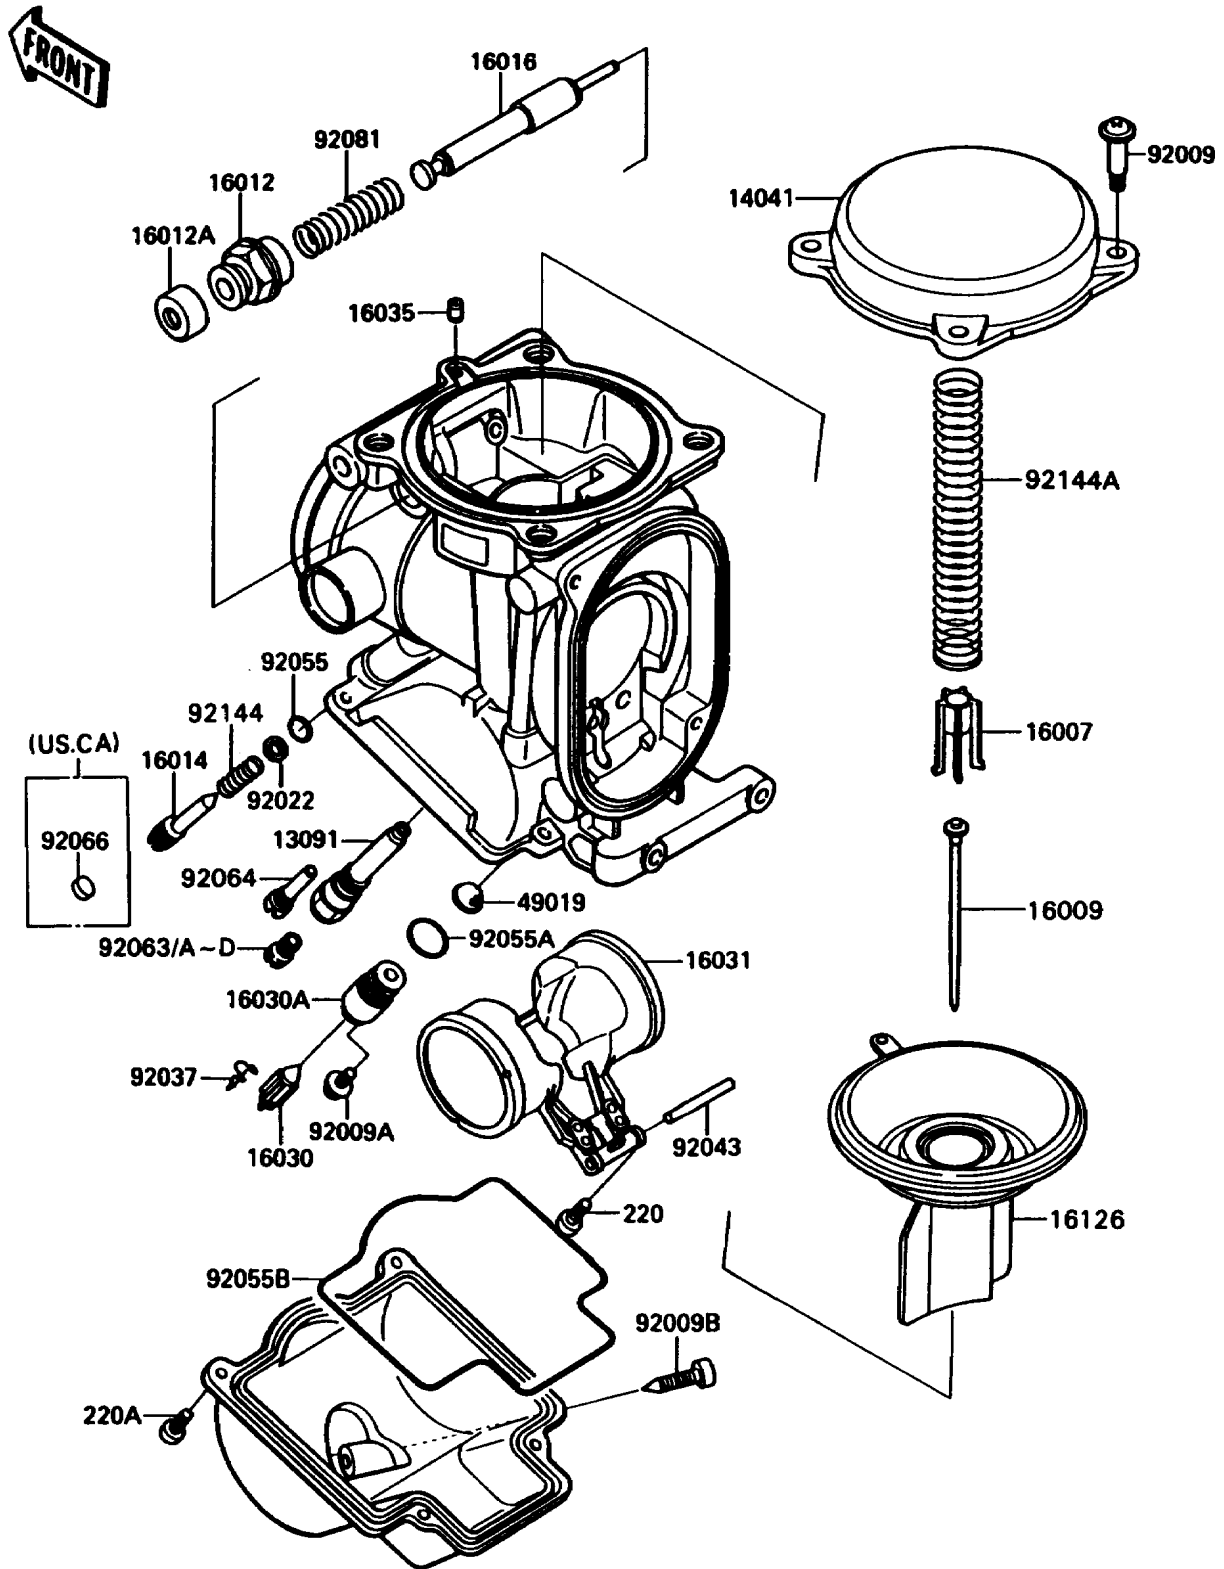

1990 NINJA® ZX™-7 PARTS DIAGRAM

Carburetor Parts

E1612

1990 NINJA® ZX™-7 PARTS LIST

Carburetor Parts

ITEM NAME	PART NUMBER	QUANTITY
HOLDER,NEEDLE JET (Ref # 13091)	13091-1634	1
COVER-COMP,MIXING (Ref # 14041)	14041-1100	1
SEAT-SPRING,VALVE (Ref # 16007)	16007-1117	1
NEEDLE-JET,N76F (Ref # 16009)	16009-1601	1
CAP-STARTER PLUNGER (Ref # 16012)	16012-1051	1
CAP-STARTER PLUNGER (Ref # 16012A)	16012-1052	1
SCREW-PILOT AIR (Ref # 16014)	16014-1062	1
PLUNGER,STARTER (Ref # 16016)	16016-1061	1
VALVE-FLOAT (Ref # 16030)	16030-1007	1
SEAT-VALVE,FLOAT (Ref # 16030A)	16030-1068	1
FLOAT (Ref # 16031)	16031-1070	1
JET-AIR,LEAK (Ref # 16035)	16035-1055	1
VALVE,VACUUM (Ref # 16126)	16126-1237	1
FILTER-FUEL,STRAINER (Ref # 49019)	49019-3707	1
SCREW,4X4.4 (Ref # 92009)	92009-1549	1
SCREW,4X8 (Ref # 92009A)	92009-1550	1
SCREW,DRAIN,M6X0.75 (Ref # 92009B)	92009-1551	1
WASHER,PLAIN (Ref # 92022)	92022-1003	1
CLAMP,FLOAT VALVE (Ref # 92037)	16044-007	1
PIN,FLOAT (Ref # 92043)	92043-1207	1
RING-O,PILOT ADJUST (Ref # 92055)	92055-1002	1
RING-O,VALVE SEAT (Ref # 92055A)	92055-1425	1
RING-O,FLOAT CHAMBER (Ref # 92055B)	92055-1426	1
JET-MAIN,2ND,#125 (Ref # 92063)	92063-1069	1
JET-MAIN,2ND,#122 (Ref # 92063A)	92063-1073	1
JET-MAIN,2ND,#128 (Ref # 92063B)	92063-1074	1
JET-MAIN,#130 (Ref # 92063C)	92063-1075	1
JET-MAIN,#132 (Ref # 92063D)	92063-1076	1
JET-PILOT,#38 (Ref # 92064)	92064-1050	1

1990 NINJA® ZX™-7 PARTS LIST

Carburetor Parts

ITEM NAME	PART NUMBER	QUANTITY
PLUG,PILOT AIR SCREW,6.9X2 (Ref # 92066)	92066-1051	1
SPRING,STARTER PLUNGER (Ref # 92081)	92081-1761	1
SPRING,PILOT AIR SCREW (Ref # 92144)	92144-1349	1
SPRING,VACUUM VALVE (Ref # 92144A)	92144-1517	1
SCREW-PAN-CROS (Ref # 220)	220D0408	1
SCREW-PAN-CROS (Ref # 220A)	220D0410	1