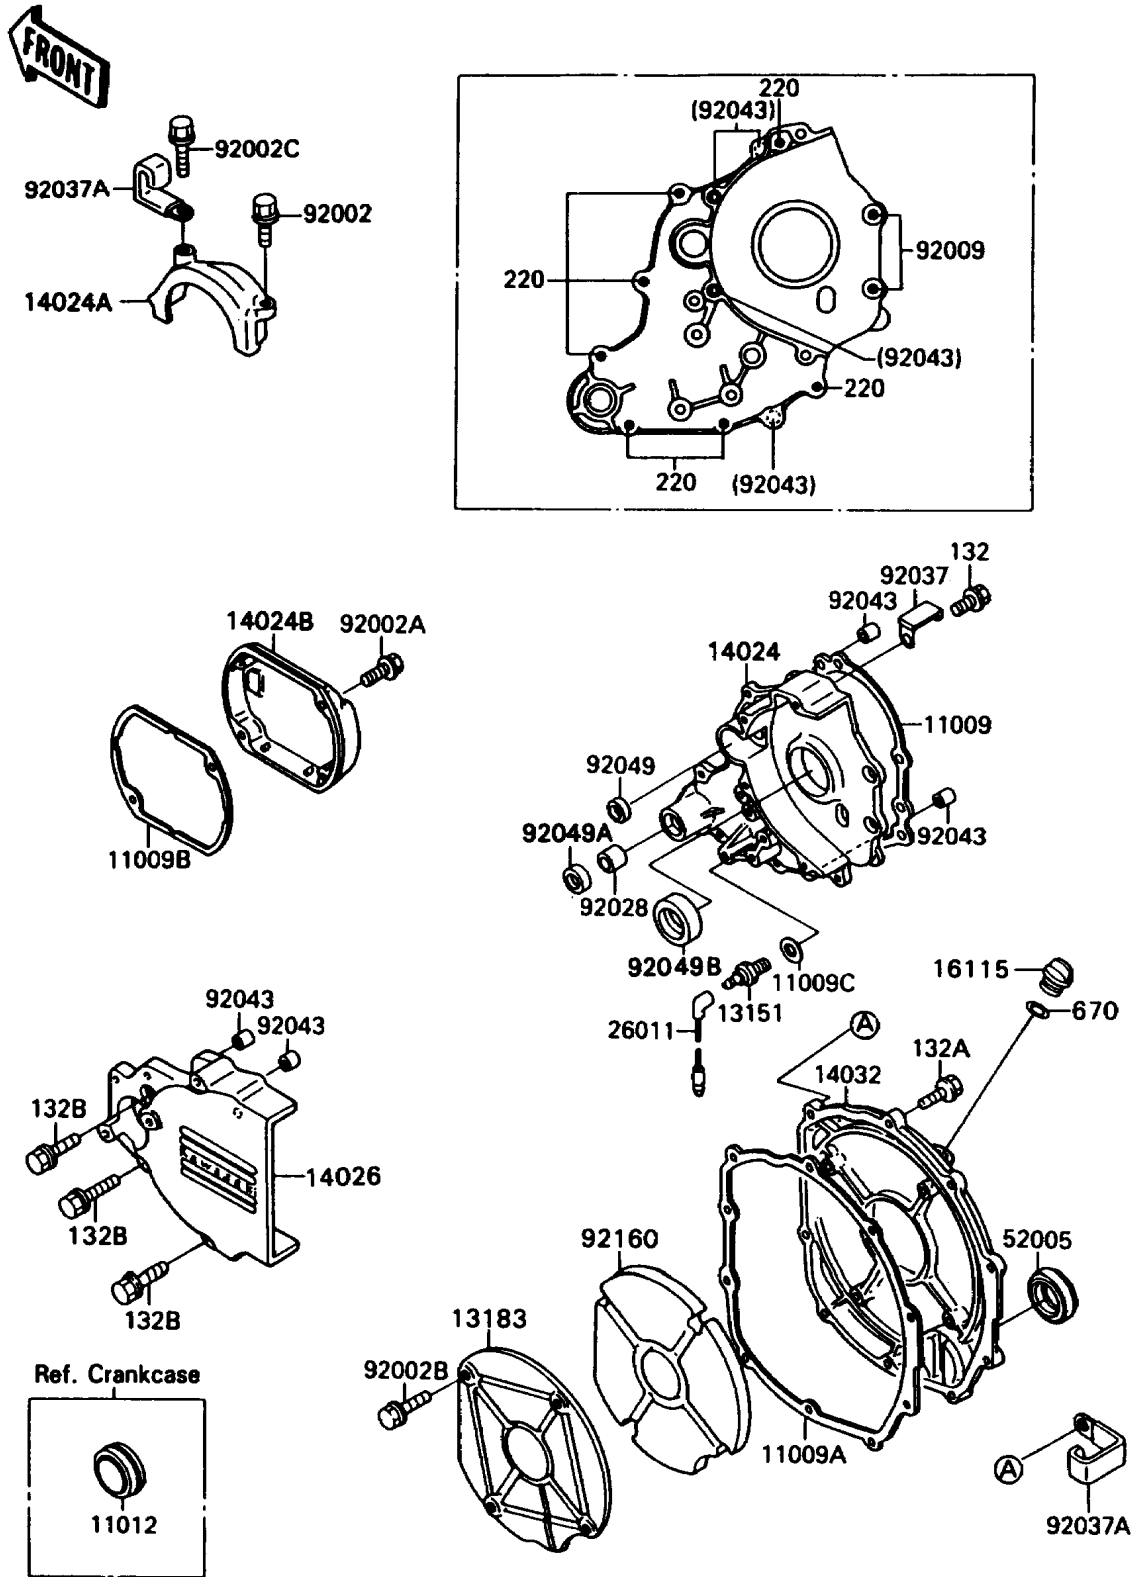

## 1990 NINJA® ZX™-7 PARTS DIAGRAM

Engine Cover(s)

E1431

## 1990 NINJA® ZX™-7 PARTS LIST

Engine Cover(s)

ITEM NAME	PART NUMBER	QUANTITY
GASKET,TRANSMISSION COVER (Ref # 11009)	11009-1901	1
GASKET,CLUTCH (Ref # 11009A)	11009-1902	1
GASKET,PULSING COIL COVER (Ref # 11009B)	11009-1904	1
GASKET,10.5X16X1,DRAIN PLUG (Ref # 11009C)	92065-058	1
CAP,LH,RCA378 (Ref # 11012)	11012-1540	1
SWITCH-COMP,NEUTRAL (Ref # 13151)	13151-1007	1
PLATE (Ref # 13183)	13183-1366	1
COVER,TRANSMISSION (Ref # 14024)	14024-1305	1
COVER,GENERATOR,UPP (Ref # 14024A)	14024-1836	1
COVER,RH (Ref # 14024B)	14024-1926	1
COVER-CHAIN (Ref # 14026)	14026-1144	1
COVER-CLUTCH (Ref # 14032)	14032-1288	1
CAP-OIL FILLER (Ref # 16115)	16115-1053	1
WIRE-LEAD (Ref # 26011)	26011-1384	1
GAUGE,OIL LEVEL (Ref # 52005)	52005-1057	1
BOLT,6X20 (Ref # 92002)	92002-1343	1
BOLT,6X25 (Ref # 92002A)	92002-1344	1
BOLT,6X10 (Ref # 92002B)	92002-1449	1
BOLT,6X30 (Ref # 92002C)	92002-1534	1
SCREW,6X20 (Ref # 92009)	92009-1447	1
BUSHING,13X15X20 (Ref # 92028)	92028-1251	1
CLAMP,LEAD WIRE (Ref # 92037)	92037-1876	1
CLAMP,WIRING HARNESS (Ref # 92037A)	92037-1877	1
PIN,DOWEL,6.3X8X14 (Ref # 92043)	92042-007	1
SEAL-OIL,SD-8187 (Ref # 92049)	92049-1017	1
SEAL-OIL,TB13205 (Ref # 92049A)	92049-1186	1
SEAL-OIL,TC32488 (Ref # 92049B)	92049-1361	1
DAMPER,SOUND ARRESTER (Ref # 92160)	92160-1117	1
BOLT-FLANGED-SMALL,6X10 (Ref # 132)	132J0610	1

## 1990 NINJA® ZX™-7 PARTS LIST

Engine Cover(s)

ITEM NAME	PART NUMBER	QUANTITY
BOLT-FLANGED-SMALL (Ref # 132A)	132J0620	1
BOLT-FLANGED-SMALL (Ref # 132B)	132J0645	1
SCREW-PAN-CROS,6X20,WHITE (Ref # 220)	220B0620	1
O RING,20MM (Ref # 670)	670B2020	1