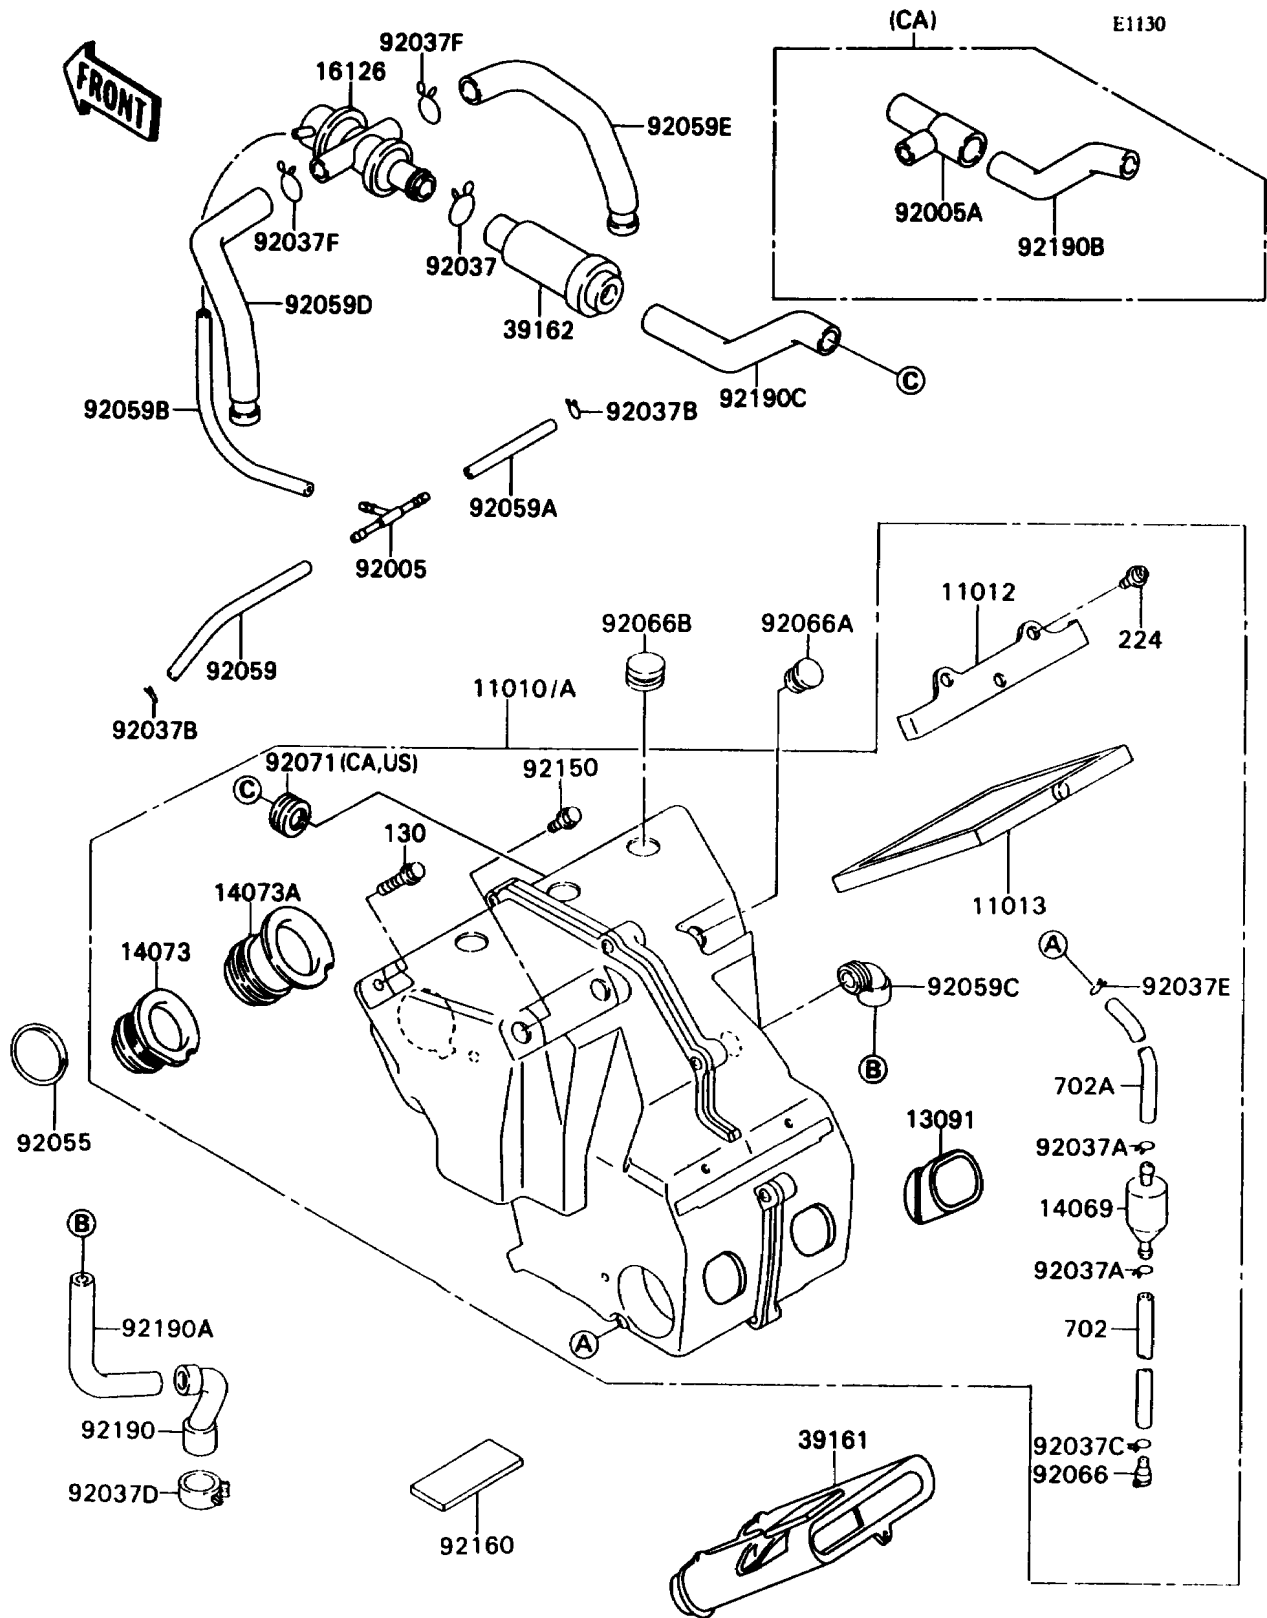

1990 NINJA® ZX™-7 PARTS DIAGRAM

Air Cleaner

1990 NINJA® ZX™-7 PARTS LIST

Air Cleaner

ITEM NAME	PART NUMBER	QUANTITY
FILTER-ASSY-AIR (Ref # 11010)	11010-1399	1
FILTER-ASSY-AIR (Ref # 11010A)	11010-1400	1
CAP,AIR FILTER (Ref # 11012)	11012-1687	1
ELEMENT-AIR FILTER (Ref # 11013)	11013-1180	1
HOLDER,AIR INTAKE DUCT (Ref # 13091)	13091-1674	1
BREATHER (Ref # 14069)	14069-1051	1
DUCT,#1 (Ref # 14073)	14073-1432	1
DUCT,#2 (Ref # 14073A)	14073-1433	1
VALVE,AIR SWITCH (Ref # 16126)	16126-1104	1
SILENCER-ASSY-INTAKE (Ref # 39161)	39161-1062	1
SILENCER-INTAKE (Ref # 39162)	39162-1003	1
FITTING,TUBE,T-TYPE (Ref # 92005)	92005-1017	1
FITTING,SILENCER (Ref # 92005A)	92005-1207	1
CLAMP,TUBE (Ref # 92037)	92037-1076	1
CLAMP,TUBE (Ref # 92037A)	92037-147	1
CLAMP (Ref # 92037B)	92037-1610	1
CLAMP (Ref # 92037C)	92037-1712	1
CLAMP (Ref # 92037D)	92037-1860	1
CLAMP,TUBE (Ref # 92037E)	92037-1972	1
CLAMP,TUBE (Ref # 92037F)	92037-213	1
RING-O,67.7X3.1 (Ref # 92055)	92055-1434	1
TUBE,4X9X190 (Ref # 92059)	92059-1032	1
TUBE,4X9X100 (Ref # 92059A)	92059-1058	1
TUBE,4X9X230 (Ref # 92059B)	92059-1068	1
TUBE,BREATHER (Ref # 92059C)	92059-1391	1
TUBE,AIR SWITCH-HEAD,LH (Ref # 92059D)	92059-1717	1
TUBE,AIR SWITCH-HEAD,RH (Ref # 92059E)	92059-1765	1
PLUG,DRAIN (Ref # 92066)	92066-1211	1
PLUG (Ref # 92066A)	92066-1306	1

1990 NINJA® ZX™-7 PARTS LIST

Air Cleaner

ITEM NAME	PART NUMBER	QUANTITY
PLUG (Ref # 92066B)	92066-1324	1
GROMMET,AIR FILTER (Ref # 92071)	92071-1028	1
BOLT,5X16 (Ref # 92150)	92150-1363	1
DAMPER,BATTERY (Ref # 92160)	92160-1094	1
TUBE,BLOWBY (Ref # 92190)	92059-1988	1
TUBE,BLOWBY (Ref # 92190A)	92190-1010	1
TUBE,AIR FILTER (Ref # 92190B)	92190-1119	1
TUBE,AIR SWITCH VALVE (Ref # 92190C)	92190-1121	1
BOLT-FLANGED (Ref # 130)	130D0535	1
SCREW-PAN-WP-CROS (Ref # 224)	224B0616	1
TUBE-RUBBER (Ref # 702)	702A07150	1
TUBE-RUBBER (Ref # 702A)	702A07330	1