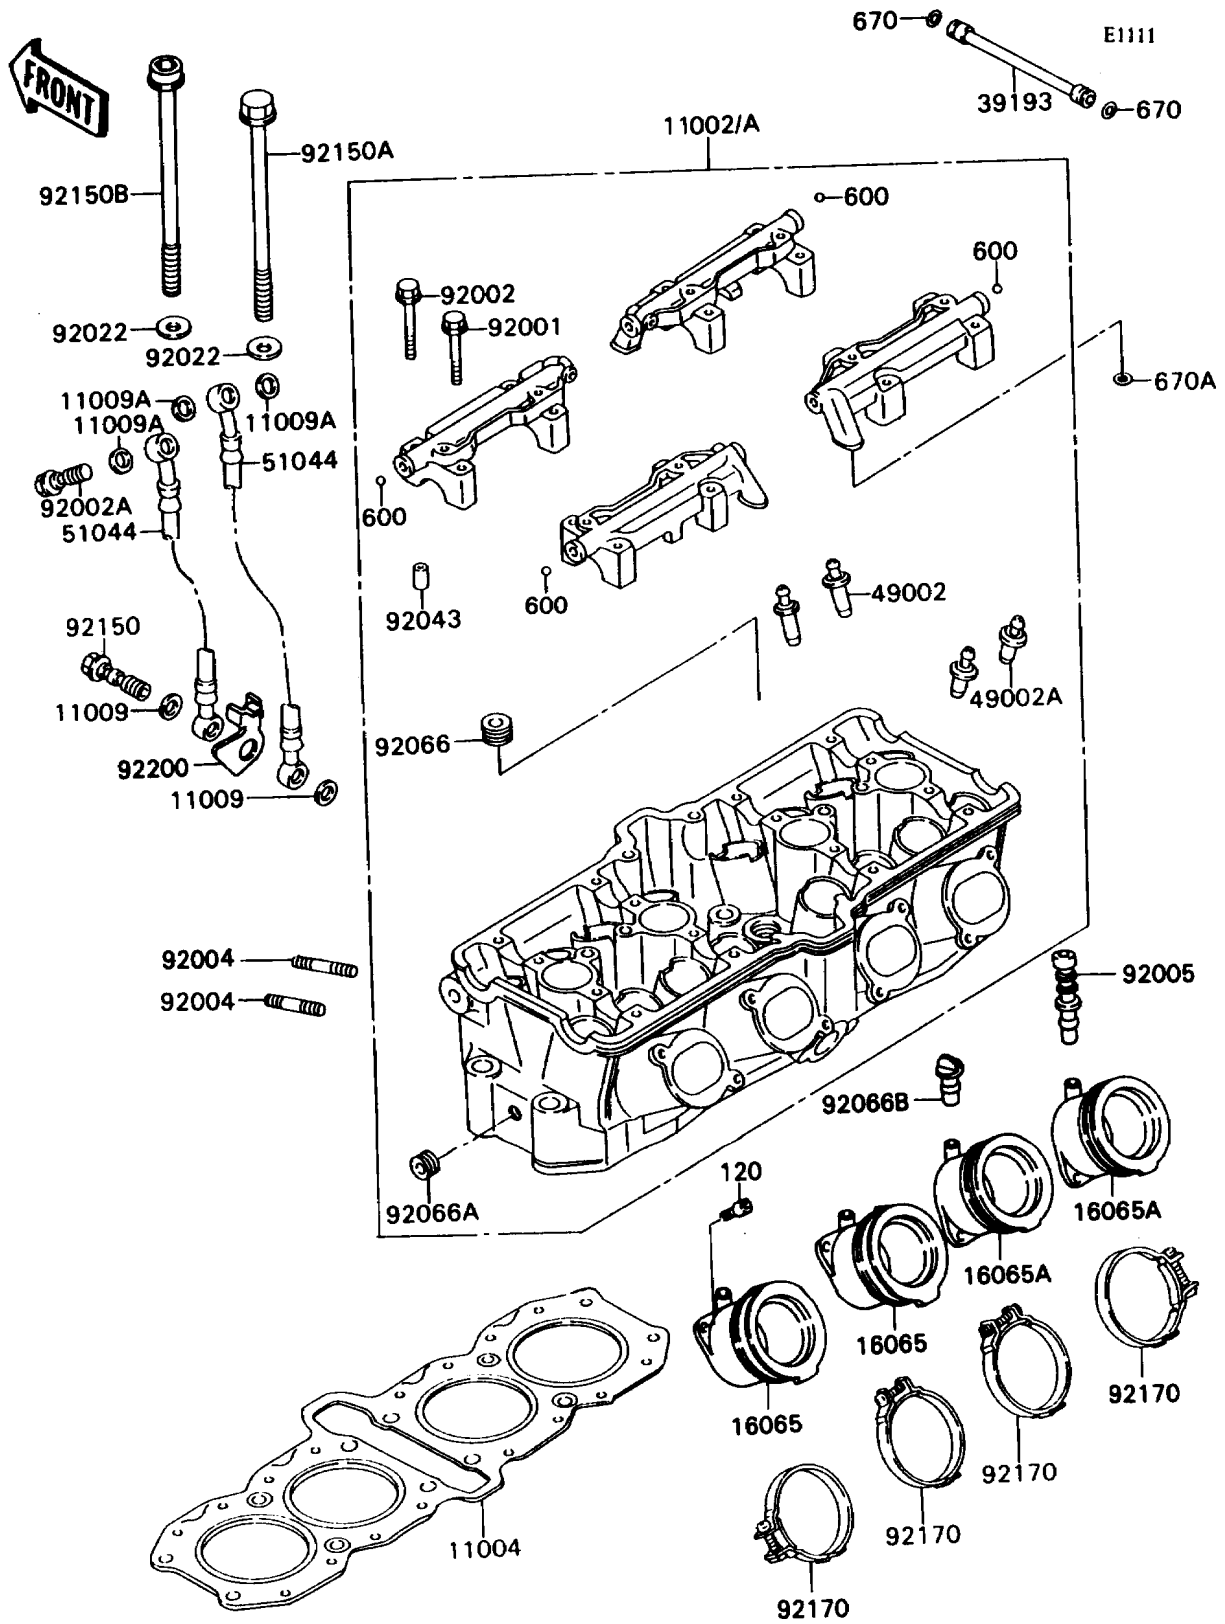

1990 NINJA® ZX™-7 PARTS DIAGRAM

Cylinder Head

1990 NINJA® ZX™-7 PARTS LIST

Cylinder Head

ITEM NAME	PART NUMBER	QUANTITY
HEAD-ASSY-CYLINDER (Ref # 11002)	11002-1268	1
HEAD-ASSY-CYLINDER (Ref # 11002A)	11002-1269	1
GASKET-HEAD (Ref # 11004)	11004-1195	1
GASKET,10X14.5X1.5 (Ref # 11009)	11009-1105	1
GASKET,OIL PIPE,8.2X14X1.0 (Ref # 11009A)	11009-1344	1
HOLDER-CARBURETOR,#1 (Ref # 16065)	16065-1215	1
HOLDER-CARBURETOR,#3 (Ref # 16065A)	16065-1216	1
PIPE-OIL (Ref # 39193)	39193-1002	1
GUIDE-VALVE (Ref # 49002)	49002-1060	1
GUIDE-VALVE (Ref # 49002A)	49002-1097	1
TUBE-ASSY,PAN-HEAD (Ref # 51044)	51044-1129	1
BOLT,FLANGED,6X38 (Ref # 92001)	92001-1105	1
BOLT,6X46 (Ref # 92002)	92001-1872	1
BOLT,BANJO,8X24 (Ref # 92002A)	92002-1858	1
STUD,8X30,BLACK (Ref # 92004)	92004-1101	1
FITTING (Ref # 92005)	92005-1206	2
WASHER,10.5X20X1.6 (Ref # 92022)	92022-1591	1
PIN,6.2X8X14 (Ref # 92043)	92043-1263	1
PLUG (Ref # 92066)	92066-1253	1
PLUG (Ref # 92066A)	92066-1262	1
PLUG (Ref # 92066B)	92066-1347	2
BOLT,BANJO,10X37 (Ref # 92150)	92150-1122	1
BOLT,10X148 (Ref # 92150A)	92150-1239	1
BOLT,SOCKET,10X158 (Ref # 92150B)	92150-1240	1
CLAMP (Ref # 92170)	92170-1160	1
WASHER (Ref # 92200)	92200-1049	1
BOLT-SOCKET,6X18 (Ref # 120)	120P0618	1
BALL-STEEL,1/4" (Ref # 600)	600A0800	1
O RING (Ref # 670)	670D1505	1

1990 NINJA® ZX™-7 PARTS LIST

Cylinder Head

ITEM NAME	PART NUMBER	QUANTITY
O RING,8MM (Ref # 670A)	670D1508	1