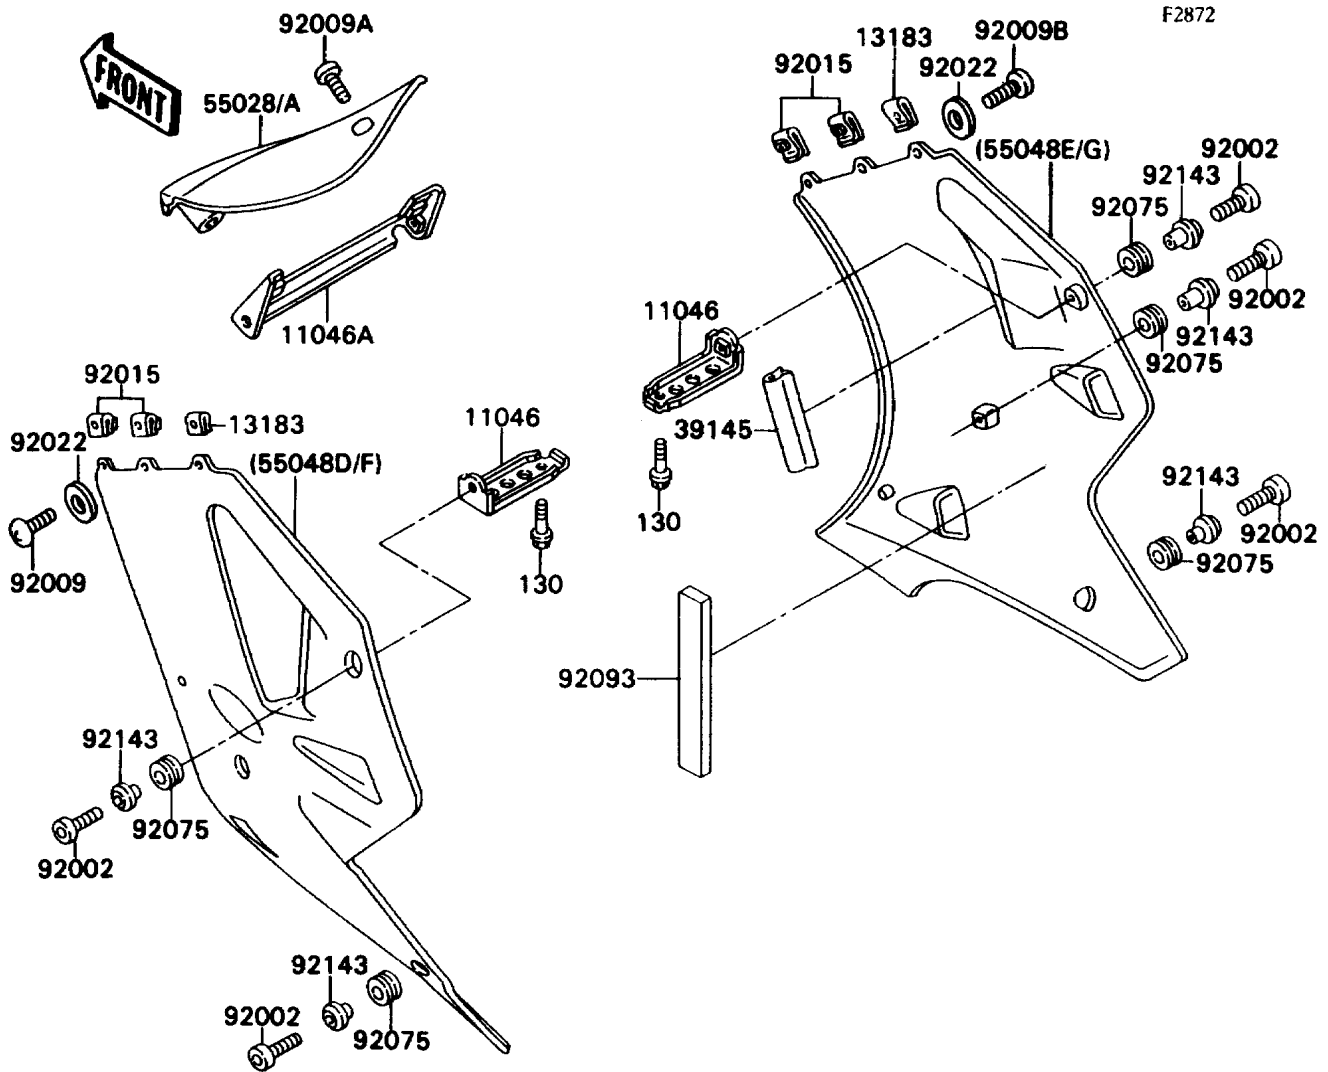

## 1989 NINJA® ZX™-7 PARTS DIAGRAM

Cowling Lower

## 1989 NINJA® ZX™-7 PARTS LIST

Cowling Lowers

ITEM NAME	PART NUMBER	QUANTITY
BRACKET (Ref # 11046)	11046-1512	1
BRACKET,LWR COWLING (Ref # 11046A)	11046-1516	1
PLATE (Ref # 13183)	13183-1474	1
TRIM-SEAL,SIDE COWLING (Ref # 39145)	39145-1055	1
COWLING,LWR,FR,BLUE 24 (Ref # 55028)	55028-1236-DB	1
COWLING,LWR,FR,EBONY (Ref # 55028A)	55028-1236-H8	1
COWLING.,SIDE,LH,GREEN/BLUE (Ref # 55048D)	55048-5186-DY	1
COWLING.,SIDE,RH,GREEN/BLUE (Ref # 55048E)	55048-5187-DY	1
COWLING.,SIDE,LH,EBONY (Ref # 55048F)	55048-5189-H8	1
COWLING.,SIDE,RH,EBONY (Ref # 55048G)	55048-5190-H8	1
BOLT,SOCKET,6X18,BLACK (Ref # 92002)	92002-1514	1
SCREW,5X16,BLACK (Ref # 92009)	92009-1301	1
SCREW,5X14,BLACK (Ref # 92009A)	92009-1383	1
SCREW,5X20,BLACK (Ref # 92009B)	92009-1453	1
NUT,5MM (Ref # 92015)	92015-1710	1
WASHER,NYLON,5.3X11.5X1.5 (Ref # 92022)	92022-1521	1
DAMPER (Ref # 92075)	92075-1634	1
SEAL (Ref # 92093)	92093-1277	1
COLLAR,BLACK (Ref # 92143)	92143-1226	1
BOLT-FLANGED,6X8 (Ref # 130)	130J0608	1