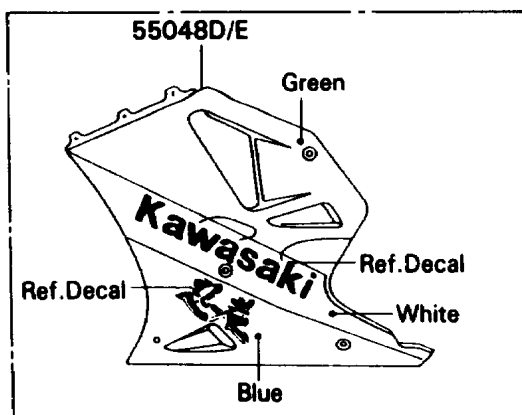

## 1989 NINJA® ZX™-7 PARTS DIAGRAM

Cowling Lower

## 1989 NINJA® ZX™-7 PARTS LIST

Cowling Lowers

ITEM NAME	PART NUMBER	QUANTITY
BRACKET (Ref # 11046)	11046-1512	1
BRACKET,LWR COWLING (Ref # 11046A)	11046-1516	1
PLATE (Ref # 13183)	13183-1474	1
TRIM-SEAL,SIDE COWLING (Ref # 39145)	39145-1055	1
COWLING,LWR,FR,BLUE 24 (Ref # 55028)	55028-1236-DB	1
COWLING,LWR,FR,EBONY (Ref # 55028A)	55028-1236-H8	1
COWLING.,SIDE,LH,GREEN/BLUE (Ref # 55048D)	55048-5186-DY	1
COWLING.,SIDE,RH,GREEN/BLUE (Ref # 55048E)	55048-5187-DY	1
COWLING.,SIDE,LH,EBONY (Ref # 55048F)	55048-5189-H8	1
COWLING.,SIDE,RH,EBONY (Ref # 55048G)	55048-5190-H8	1
BOLT,SOCKET,6X18,BLACK (Ref # 92002)	92002-1514	1
SCREW,5X16,BLACK (Ref # 92009)	92009-1301	1
SCREW,5X14,BLACK (Ref # 92009A)	92009-1383	1
SCREW,5X20,BLACK (Ref # 92009B)	92009-1453	1
NUT,5MM (Ref # 92015)	92015-1710	1
WASHER,NYLON,5.3X11.5X1.5 (Ref # 92022)	92022-1521	1
DAMPER (Ref # 92075)	92075-1634	1
SEAL (Ref # 92093)	92093-1277	1
COLLAR,BLACK (Ref # 92143)	92143-1226	1
BOLT-FLANGED,6X8 (Ref # 130)	130J0608	1