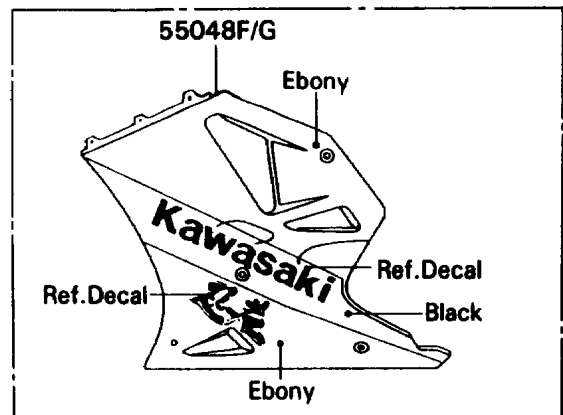

## 1989 NINJA® ZX™-7 PARTS DIAGRAM

Cowling Lower

## 1989 NINJA® ZX™-7 PARTS LIST

Cowling Lowers

ITEM NAME	PART NUMBER	QUANTITY
BRACKET (Ref # 11046)	11046-1512	1
BRACKET,LWR COWLING (Ref # 11046A)	11046-1516	1
PLATE (Ref # 13183)	13183-1474	1
TRIM-SEAL,SIDE COWLING (Ref # 39145)	39145-1055	1
COWLING,LWR,FR,BLUE 24 (Ref # 55028)	55028-1236-DB	1
COWLING,LWR,FR,EBONY (Ref # 55028A)	55028-1236-H8	1
COWLING.,SIDE,LH,GREEN/BLUE (Ref # 55048D)	55048-5186-DY	1
COWLING.,SIDE,RH,GREEN/BLUE (Ref # 55048E)	55048-5187-DY	1
COWLING.,SIDE,LH,EBONY (Ref # 55048F)	55048-5189-H8	1
COWLING.,SIDE,RH,EBONY (Ref # 55048G)	55048-5190-H8	1
BOLT,SOCKET,6X18,BLACK (Ref # 92002)	92002-1514	1
SCREW,5X16,BLACK (Ref # 92009)	92009-1301	1
SCREW,5X14,BLACK (Ref # 92009A)	92009-1383	1
SCREW,5X20,BLACK (Ref # 92009B)	92009-1453	1
NUT,5MM (Ref # 92015)	92015-1710	1
WASHER,NYLON,5.3X11.5X1.5 (Ref # 92022)	92022-1521	1
DAMPER (Ref # 92075)	92075-1634	1
SEAL (Ref # 92093)	92093-1277	1
COLLAR,BLACK (Ref # 92143)	92143-1226	1
BOLT-FLANGED,6X8 (Ref # 130)	130J0608	1