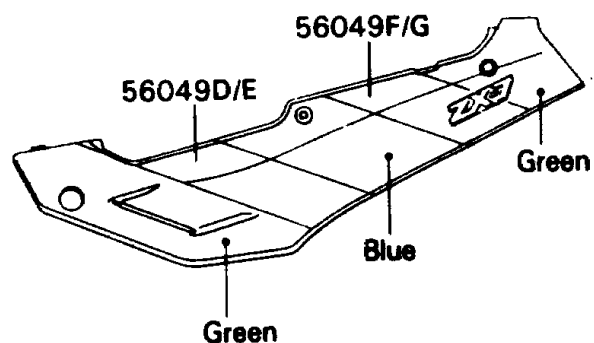

1989 NINJA® ZX™-7 PARTS DIAGRAM

Decals

F2861A

1989 NINJA® ZX™-7 PARTS LIST

Decals

| ITEM NAME | PART NUMBER | QUANTITY |
|---|-------------|----------|
| PATTERN,SIDE COWLING,LH (Ref # 56049) | 56048-1972 | 1 |
| PATTERN,SIDE COWLING,RH (Ref # 56049A) | 56048-1973 | 1 |
| PATTERN,SINGLE SEAT COVER,LH (Ref # 56049B) | 56048-1974 | 1 |
| PATTERN,SINGLE SEAT COVER,RH (Ref # 56049C) | 56048-1975 | 1 |
| PATTERN,SIDE COVER,LH,FR (Ref # 56049D) | 56049-1017 | 1 |
| PATTERN,SIDE COVER,RH,FR (Ref # 56049E) | 56049-1018 | 1 |
| PATTERN,SIDE COVER,LH,RR (Ref # 56049F) | 56049-1027 | 1 |
| PATTERN,SIDE COVER,RH,RR (Ref # 56049G) | 56049-1028 | 1 |
| MARK,FRAME,LH (Ref # 56050) | 56050-1322 | 1 |
| MARK,FRAME,RH (Ref # 56050A) | 56050-1323 | 1 |
| MARK,KAWASAKI (Ref # 56050B) | 56050-1328 | 1 |
| MARK,NINJA/KAWASAKI,LH (Ref # 56050C) | 56050-1343 | 1 |
| MARK,NINJA/KAWASAKI,RH (Ref # 56050D) | 56050-1344 | 1 |
| MARK,NINJA (Ref # 56050E) | 56050-1347 | 1 |