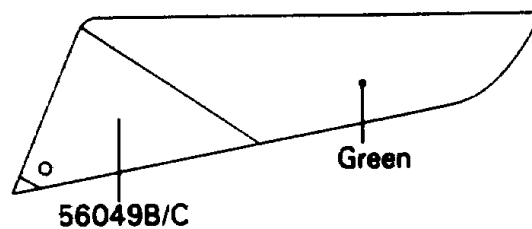

1989 NINJA® ZX™-7 PARTS DIAGRAM

Decals

F2861A

1989 NINJA® ZX™-7 PARTS LIST

Decals

| ITEM NAME | PART NUMBER | QUANTITY |
|---|-------------|----------|
| PATTERN,SIDE COWLING,LH (Ref # 56049) | 56048-1972 | 1 |
| PATTERN,SIDE COWLING,RH (Ref # 56049A) | 56048-1973 | 1 |
| PATTERN,SINGLE SEAT COVER,LH (Ref # 56049B) | 56048-1974 | 1 |
| PATTERN,SINGLE SEAT COVER,RH (Ref # 56049C) | 56048-1975 | 1 |
| PATTERN,SIDE COVER,LH,FR (Ref # 56049D) | 56049-1017 | 1 |
| PATTERN,SIDE COVER,RH,FR (Ref # 56049E) | 56049-1018 | 1 |
| PATTERN,SIDE COVER,LH,RR (Ref # 56049F) | 56049-1027 | 1 |
| PATTERN,SIDE COVER,RH,RR (Ref # 56049G) | 56049-1028 | 1 |
| MARK,FRAME,LH (Ref # 56050) | 56050-1322 | 1 |
| MARK,FRAME,RH (Ref # 56050A) | 56050-1323 | 1 |
| MARK,KAWASAKI (Ref # 56050B) | 56050-1328 | 1 |
| MARK,NINJA/KAWASAKI,LH (Ref # 56050C) | 56050-1343 | 1 |
| MARK,NINJA/KAWASAKI,RH (Ref # 56050D) | 56050-1344 | 1 |
| MARK,NINJA (Ref # 56050E) | 56050-1347 | 1 |