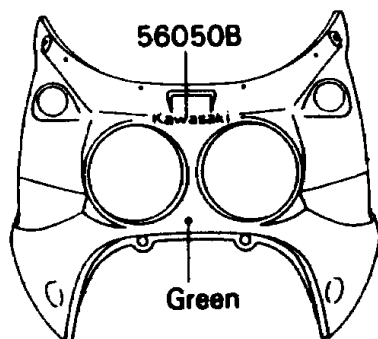

1989 NINJA® ZX™-7 PARTS DIAGRAM

Decals

F2861A

1989 NINJA® ZX™-7 PARTS LIST

Decals

| ITEM NAME | PART NUMBER | QUANTITY |
|---|-------------|----------|
| PATTERN,SIDE COWLING,LH (Ref # 56049) | 56048-1972 | 1 |
| PATTERN,SIDE COWLING,RH (Ref # 56049A) | 56048-1973 | 1 |
| PATTERN,SINGLE SEAT COVER,LH (Ref # 56049B) | 56048-1974 | 1 |
| PATTERN,SINGLE SEAT COVER,RH (Ref # 56049C) | 56048-1975 | 1 |
| PATTERN,SIDE COVER,LH,FR (Ref # 56049D) | 56049-1017 | 1 |
| PATTERN,SIDE COVER,RH,FR (Ref # 56049E) | 56049-1018 | 1 |
| PATTERN,SIDE COVER,LH,RR (Ref # 56049F) | 56049-1027 | 1 |
| PATTERN,SIDE COVER,RH,RR (Ref # 56049G) | 56049-1028 | 1 |
| MARK,FRAME,LH (Ref # 56050) | 56050-1322 | 1 |
| MARK,FRAME,RH (Ref # 56050A) | 56050-1323 | 1 |
| MARK,KAWASAKI (Ref # 56050B) | 56050-1328 | 1 |
| MARK,NINJA/KAWASAKI,LH (Ref # 56050C) | 56050-1343 | 1 |
| MARK,NINJA/KAWASAKI,RH (Ref # 56050D) | 56050-1344 | 1 |
| MARK,NINJA (Ref # 56050E) | 56050-1347 | 1 |