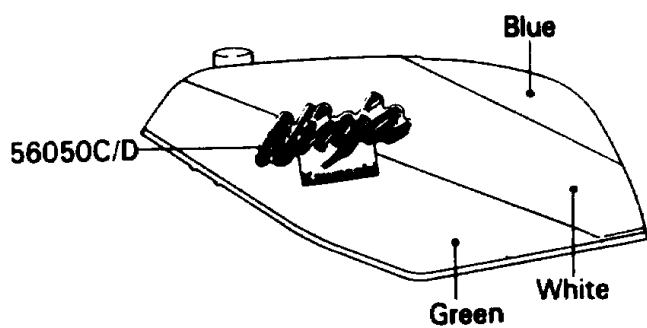

1989 NINJA® ZX™-7 PARTS DIAGRAM

Decals

F2861A

1989 NINJA® ZX™-7 PARTS LIST

Decals

| ITEM NAME | PART NUMBER | QUANTITY |
|---|-------------|----------|
| PATTERN,SIDE COWLING,LH (Ref # 56049) | 56048-1972 | 1 |
| PATTERN,SIDE COWLING,RH (Ref # 56049A) | 56048-1973 | 1 |
| PATTERN,SINGLE SEAT COVER,LH (Ref # 56049B) | 56048-1974 | 1 |
| PATTERN,SINGLE SEAT COVER,RH (Ref # 56049C) | 56048-1975 | 1 |
| PATTERN,SIDE COVER,LH,FR (Ref # 56049D) | 56049-1017 | 1 |
| PATTERN,SIDE COVER,RH,FR (Ref # 56049E) | 56049-1018 | 1 |
| PATTERN,SIDE COVER,LH,RR (Ref # 56049F) | 56049-1027 | 1 |
| PATTERN,SIDE COVER,RH,RR (Ref # 56049G) | 56049-1028 | 1 |
| MARK,FRAME,LH (Ref # 56050) | 56050-1322 | 1 |
| MARK,FRAME,RH (Ref # 56050A) | 56050-1323 | 1 |
| MARK,KAWASAKI (Ref # 56050B) | 56050-1328 | 1 |
| MARK,NINJA/KAWASAKI,LH (Ref # 56050C) | 56050-1343 | 1 |
| MARK,NINJA/KAWASAKI,RH (Ref # 56050D) | 56050-1344 | 1 |
| MARK,NINJA (Ref # 56050E) | 56050-1347 | 1 |