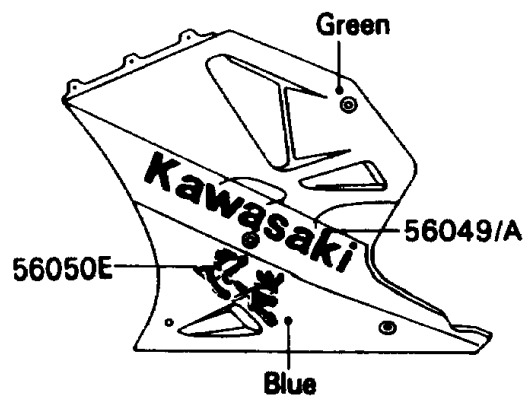

1989 NINJA® ZX™-7 PARTS DIAGRAM

Decals

F2861A

1989 NINJA® ZX™-7 PARTS LIST

Decals

| ITEM NAME | PART NUMBER | QUANTITY |
|---|-------------|----------|
| PATTERN,SIDE COWLING,LH (Ref # 56049) | 56048-1972 | 1 |
| PATTERN,SIDE COWLING,RH (Ref # 56049A) | 56048-1973 | 1 |
| PATTERN,SINGLE SEAT COVER,LH (Ref # 56049B) | 56048-1974 | 1 |
| PATTERN,SINGLE SEAT COVER,RH (Ref # 56049C) | 56048-1975 | 1 |
| PATTERN,SIDE COVER,LH,FR (Ref # 56049D) | 56049-1017 | 1 |
| PATTERN,SIDE COVER,RH,FR (Ref # 56049E) | 56049-1018 | 1 |
| PATTERN,SIDE COVER,LH,RR (Ref # 56049F) | 56049-1027 | 1 |
| PATTERN,SIDE COVER,RH,RR (Ref # 56049G) | 56049-1028 | 1 |
| MARK,FRAME,LH (Ref # 56050) | 56050-1322 | 1 |
| MARK,FRAME,RH (Ref # 56050A) | 56050-1323 | 1 |
| MARK,KAWASAKI (Ref # 56050B) | 56050-1328 | 1 |
| MARK,NINJA/KAWASAKI,LH (Ref # 56050C) | 56050-1343 | 1 |
| MARK,NINJA/KAWASAKI,RH (Ref # 56050D) | 56050-1344 | 1 |
| MARK,NINJA (Ref # 56050E) | 56050-1347 | 1 |