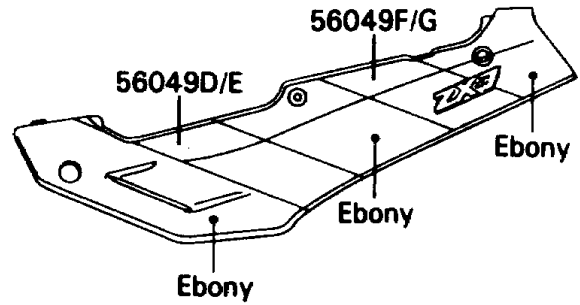

1989 NINJA® ZX™-7 PARTS DIAGRAM

Decals

F2861

1989 NINJA® ZX™-7 PARTS LIST

Decals

ITEM NAME	PART NUMBER	QUANTITY
PATTERN,SIDE COWLING,LH (Ref # 56049)	56049-1001	1
PATTERN,SIDE COWLING,RH (Ref # 56049A)	56049-1002	1
PATTERN,SINGLE SEAT COVER,LH (Ref # 56049B)	56049-1003	1
PATTERN,SINGLE SEAT COVER,RH (Ref # 56049C)	56049-1004	1
PATTERN,SIDE COVER,LH,FR (Ref # 56049D)	56049-1029	1
PATTERN,SIDE COVER,RH,FR (Ref # 56049E)	56049-1030	1
PATTERN,SIDE COVER,LH,RR (Ref # 56049F)	56049-1031	1
PATTERN,SIDE COVER,RH,RR (Ref # 56049G)	56049-1032	1
MARK,FRAME,LH (Ref # 56050)	56050-1322	1
MARK,FRAME,RH (Ref # 56050A)	56050-1323	1
MARK,NINJA/KAWASAKI,LH (Ref # 56050B)	56050-1348	1
MARK,NINJA/KAWASAKI,RH (Ref # 56050C)	56050-1349	1
MARK,NINJA (Ref # 56050D)	56050-1350	1
MARK,KAWASAKI (Ref # 56050E)	56050-1351	1