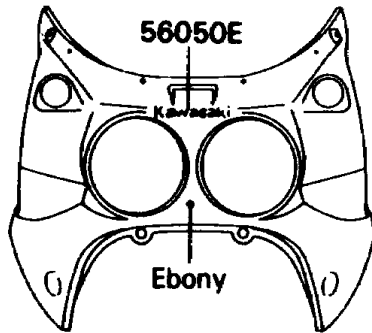

1989 NINJA® ZX™-7 PARTS DIAGRAM

Decals

F2861

1989 NINJA® ZX™-7 PARTS LIST

Decals

ITEM NAME	PART NUMBER	QUANTITY
PATTERN,SIDE COWLING,LH (Ref # 56049)	56049-1001	1
PATTERN,SIDE COWLING,RH (Ref # 56049A)	56049-1002	1
PATTERN,SINGLE SEAT COVER,LH (Ref # 56049B)	56049-1003	1
PATTERN,SINGLE SEAT COVER,RH (Ref # 56049C)	56049-1004	1
PATTERN,SIDE COVER,LH,FR (Ref # 56049D)	56049-1029	1
PATTERN,SIDE COVER,RH,FR (Ref # 56049E)	56049-1030	1
PATTERN,SIDE COVER,LH,RR (Ref # 56049F)	56049-1031	1
PATTERN,SIDE COVER,RH,RR (Ref # 56049G)	56049-1032	1
MARK,FRAME,LH (Ref # 56050)	56050-1322	1
MARK,FRAME,RH (Ref # 56050A)	56050-1323	1
MARK,NINJA/KAWASAKI,LH (Ref # 56050B)	56050-1348	1
MARK,NINJA/KAWASAKI,RH (Ref # 56050C)	56050-1349	1
MARK,NINJA (Ref # 56050D)	56050-1350	1
MARK,KAWASAKI (Ref # 56050E)	56050-1351	1