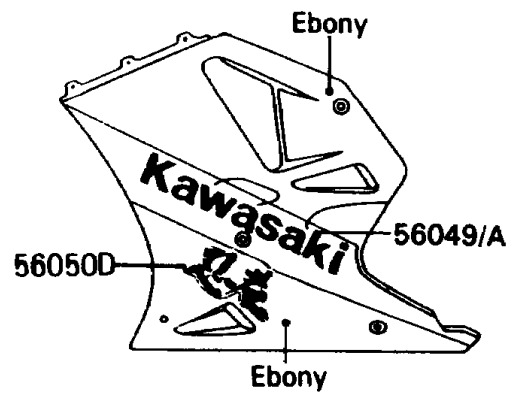

1989 NINJA® ZX™-7 PARTS DIAGRAM

Decals

F2861

1989 NINJA® ZX™-7 PARTS LIST

Decals

ITEM NAME	PART NUMBER	QUANTITY
PATTERN,SIDE COWLING,LH (Ref # 56049)	56049-1001	1
PATTERN,SIDE COWLING,RH (Ref # 56049A)	56049-1002	1
PATTERN,SINGLE SEAT COVER,LH (Ref # 56049B)	56049-1003	1
PATTERN,SINGLE SEAT COVER,RH (Ref # 56049C)	56049-1004	1
PATTERN,SIDE COVER,LH,FR (Ref # 56049D)	56049-1029	1
PATTERN,SIDE COVER,RH,FR (Ref # 56049E)	56049-1030	1
PATTERN,SIDE COVER,LH,RR (Ref # 56049F)	56049-1031	1
PATTERN,SIDE COVER,RH,RR (Ref # 56049G)	56049-1032	1
MARK,FRAME,LH (Ref # 56050)	56050-1322	1
MARK,FRAME,RH (Ref # 56050A)	56050-1323	1
MARK,NINJA/KAWASAKI,LH (Ref # 56050B)	56050-1348	1
MARK,NINJA/KAWASAKI,RH (Ref # 56050C)	56050-1349	1
MARK,NINJA (Ref # 56050D)	56050-1350	1
MARK,KAWASAKI (Ref # 56050E)	56050-1351	1