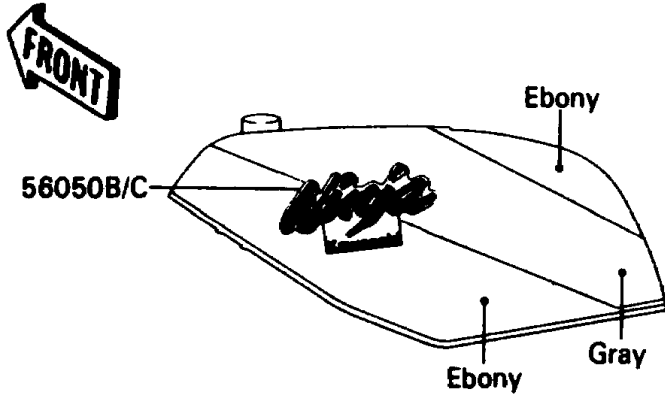

1989 NINJA® ZX™-7 PARTS DIAGRAM

Decals

F2861

1989 NINJA® ZX™-7 PARTS LIST

Decals

ITEM NAME	PART NUMBER	QUANTITY
PATTERN,SIDE COWLING,LH (Ref # 56049)	56049-1001	1
PATTERN,SIDE COWLING,RH (Ref # 56049A)	56049-1002	1
PATTERN,SINGLE SEAT COVER,LH (Ref # 56049B)	56049-1003	1
PATTERN,SINGLE SEAT COVER,RH (Ref # 56049C)	56049-1004	1
PATTERN,SIDE COVER,LH,FR (Ref # 56049D)	56049-1029	1
PATTERN,SIDE COVER,RH,FR (Ref # 56049E)	56049-1030	1
PATTERN,SIDE COVER,LH,RR (Ref # 56049F)	56049-1031	1
PATTERN,SIDE COVER,RH,RR (Ref # 56049G)	56049-1032	1
MARK,FRAME,LH (Ref # 56050)	56050-1322	1
MARK,FRAME,RH (Ref # 56050A)	56050-1323	1
MARK,NINJA/KAWASAKI,LH (Ref # 56050B)	56050-1348	1
MARK,NINJA/KAWASAKI,RH (Ref # 56050C)	56050-1349	1
MARK,NINJA (Ref # 56050D)	56050-1350	1
MARK,KAWASAKI (Ref # 56050E)	56050-1351	1