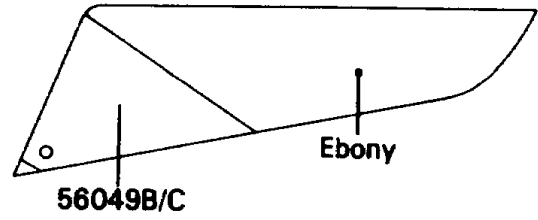

1989 NINJA® ZX™-7 PARTS DIAGRAM

Decals

F2861

1989 NINJA® ZX™-7 PARTS LIST

Decals

ITEM NAME	PART NUMBER	QUANTITY
PATTERN,SIDE COWLING,LH (Ref # 56049)	56049-1001	1
PATTERN,SIDE COWLING,RH (Ref # 56049A)	56049-1002	1
PATTERN,SINGLE SEAT COVER,LH (Ref # 56049B)	56049-1003	1
PATTERN,SINGLE SEAT COVER,RH (Ref # 56049C)	56049-1004	1
PATTERN,SIDE COVER,LH,FR (Ref # 56049D)	56049-1029	1
PATTERN,SIDE COVER,RH,FR (Ref # 56049E)	56049-1030	1
PATTERN,SIDE COVER,LH,RR (Ref # 56049F)	56049-1031	1
PATTERN,SIDE COVER,RH,RR (Ref # 56049G)	56049-1032	1
MARK,FRAME,LH (Ref # 56050)	56050-1322	1
MARK,FRAME,RH (Ref # 56050A)	56050-1323	1
MARK,NINJA/KAWASAKI,LH (Ref # 56050B)	56050-1348	1
MARK,NINJA/KAWASAKI,RH (Ref # 56050C)	56050-1349	1
MARK,NINJA (Ref # 56050D)	56050-1350	1
MARK,KAWASAKI (Ref # 56050E)	56050-1351	1