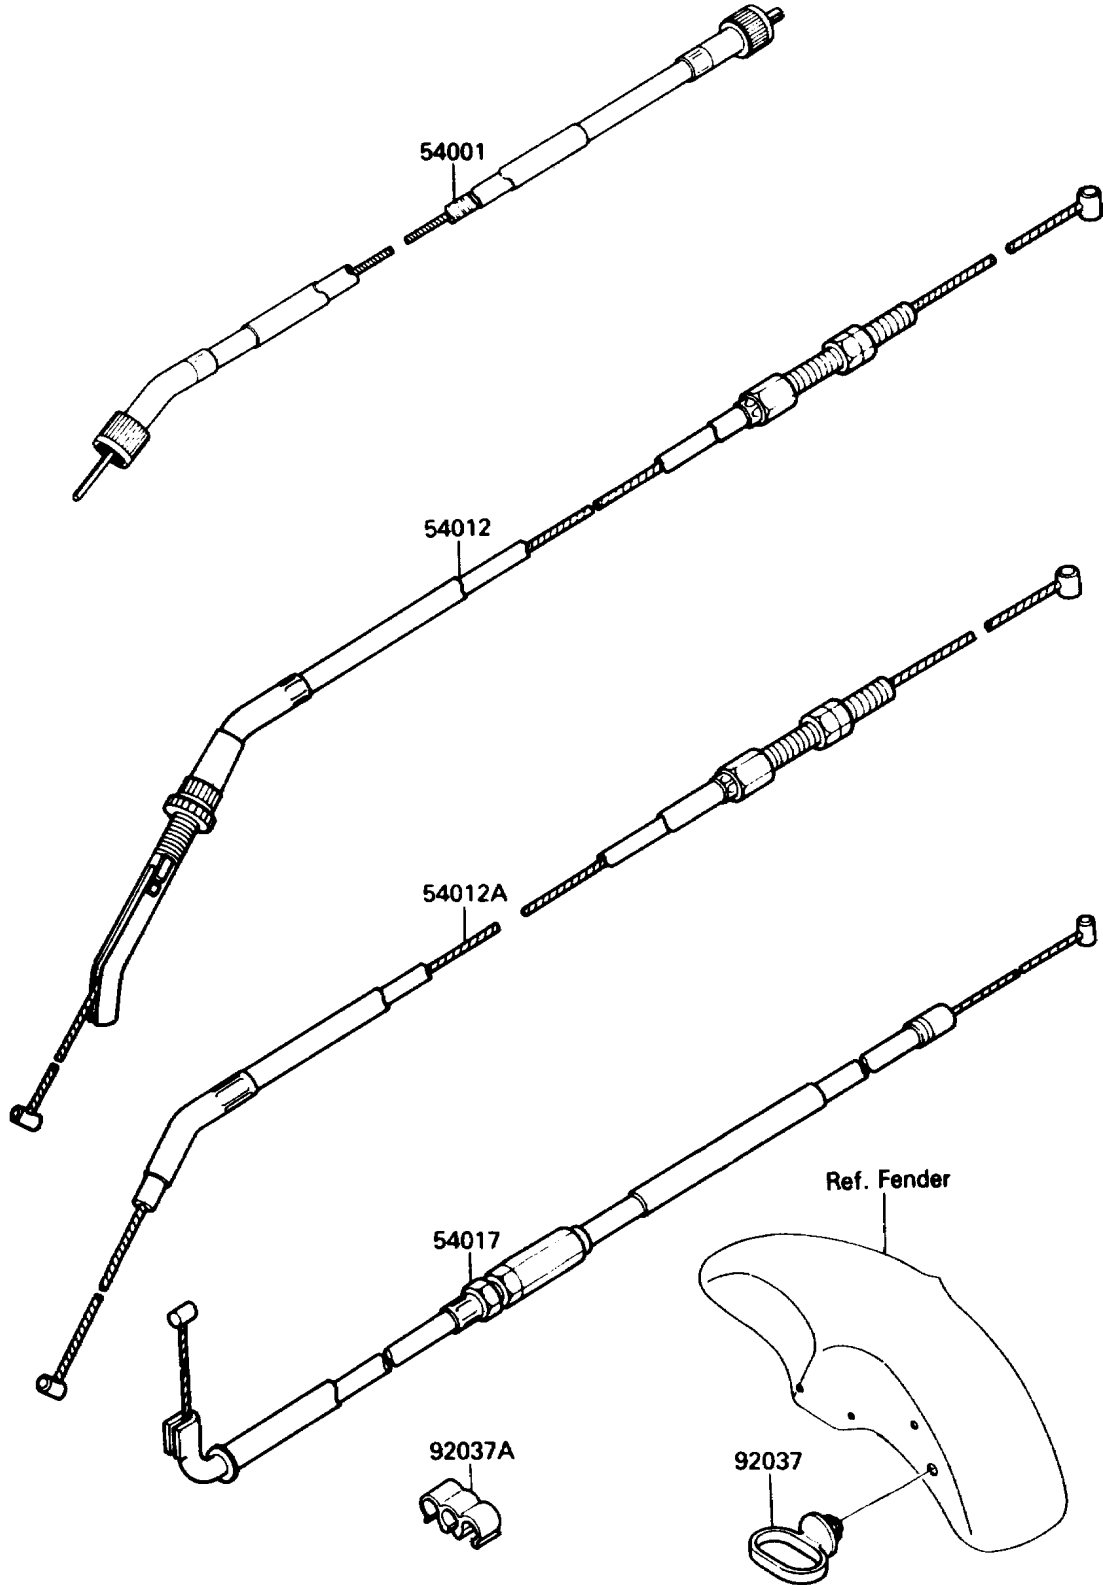

1989 NINJA® ZX™-7 PARTS DIAGRAM

Cables

F2540

1989 NINJA® ZX™-7 PARTS LIST

Cables

ITEM NAME	PART NUMBER	QUANTITY
CABLE-SPEEDOMETER (Ref # 54001)	54001-1155	1
CABLE-THROTTLE,OPENING (Ref # 54012)	54012-1314	1
CABLE-THROTTLE,CLOSING (Ref # 54012A)	54012-1315	1
CABLE-STARTER (Ref # 54017)	54017-1088	1
CLAMP,CABLE (Ref # 92037)	92037-1459	1
CLAMP,CABLE (Ref # 92037A)	92037-1697	1