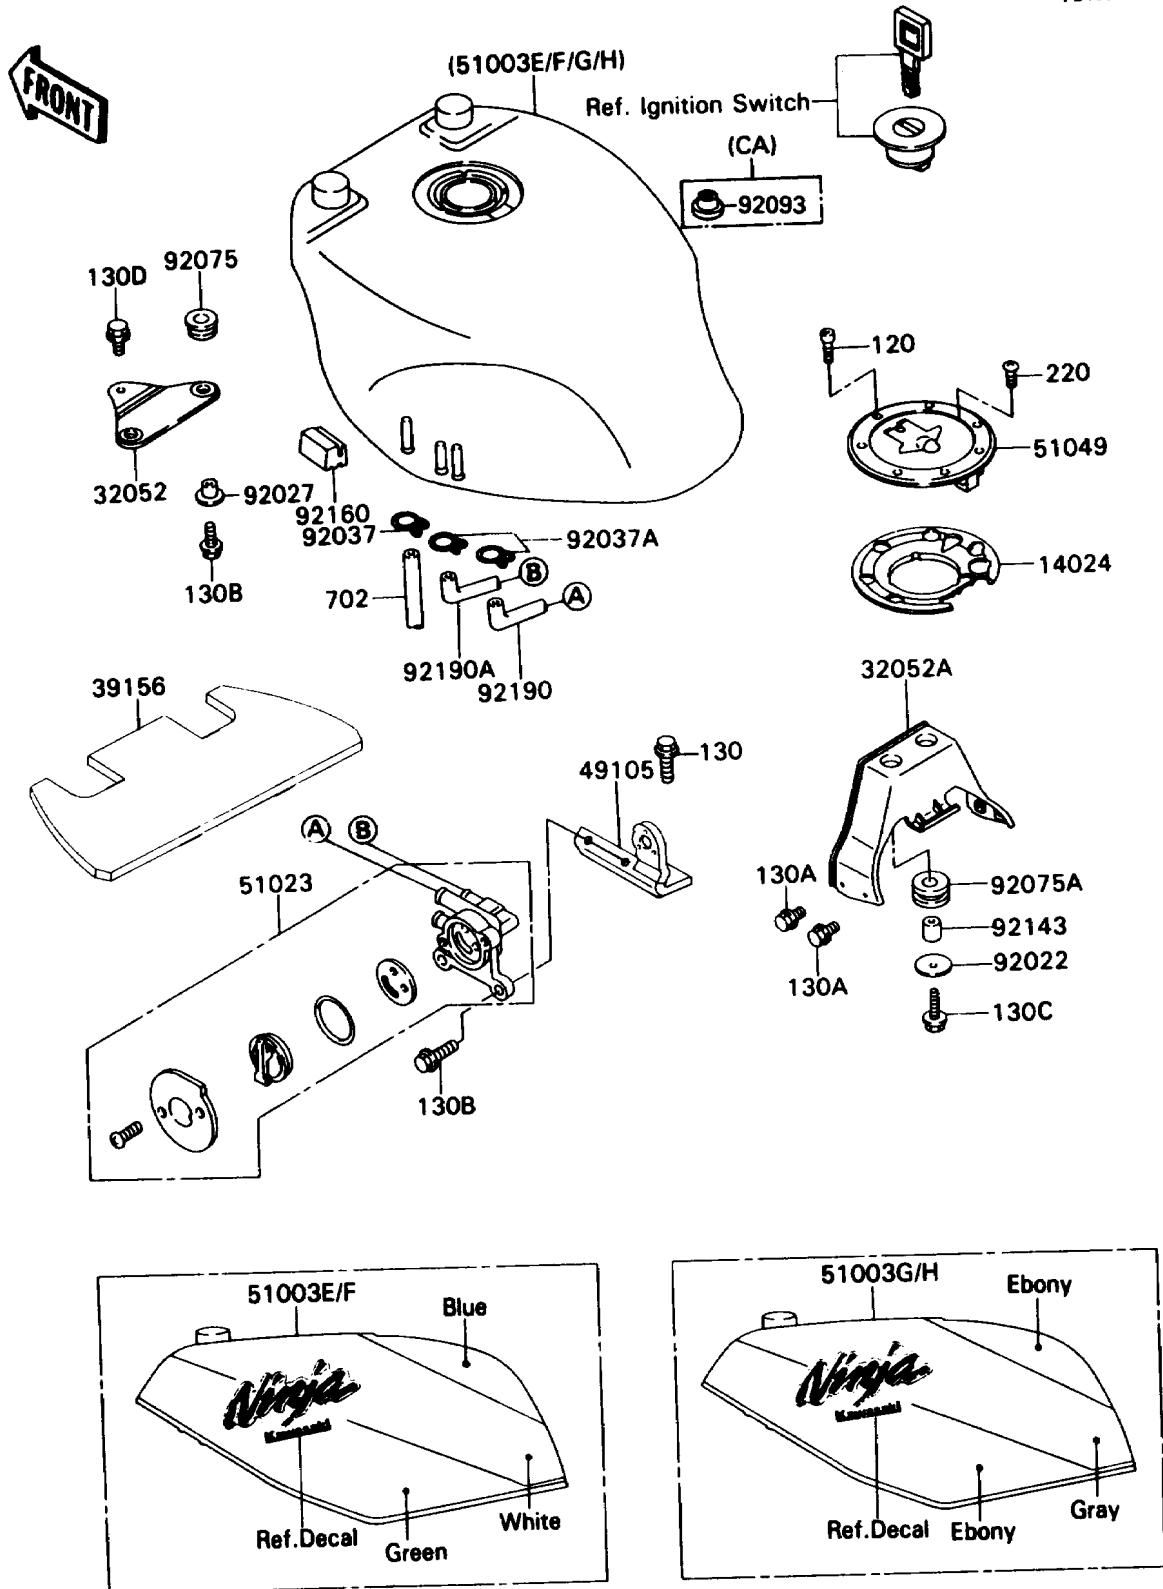

## 1989 NINJA® ZX™-7 PARTS DIAGRAM

Fuel Tank

F2410

## 1989 NINJA® ZX™-7 PARTS LIST

Fuel Tank

ITEM NAME	PART NUMBER	QUANTITY
COVER,TANK CAP (Ref # 14024)	14025-1913	1
BRACKET-TANK,FR (Ref # 32052)	32052-1280	1
BRACKET-TANK,RR (Ref # 32052A)	32052-1309	1
PAD,FUEL TANK (Ref # 39156)	39156-1143	1
BRACKET-TAP (Ref # 49105)	49105-1053	1
TANK-COMP-FUEL,GREEN/BLUE/WHIT (Ref # 51003E)	51003-5059-DZ	1
TANK-COMP-FUEL,GREEN/BLUE/WHIT (Ref # 51003F)	51003-5060-DZ	1
TANK-COMP-FUEL,EBONY/GRAY (Ref # 51003G)	51003-5061-T4	1
TANK-COMP-FUEL,EBONY/GRAY (Ref # 51003H)	51003-5062-T4	1
TAP-ASSY,FUEL (Ref # 51023)	51023-1163	1
CAP-TANK,FUEL (Ref # 51049)	51049-1091	1
WASHER,7X28X1.6 (Ref # 92022)	92022-1282	1
COLLAR,L=13.1 (Ref # 92027)	92027-251	1
CLAMP,TUBE (Ref # 92037)	92037-010	1
CLAMP,TUBE (Ref # 92037A)	92037-1972	1
DAMPER (Ref # 92075)	92075-112	1
DAMPER (Ref # 92075A)	92075-1736	1
SEAL,FUEL TANK CAP (Ref # 92093)	92093-1030	1
COLLAR,6.5X12X16.5 (Ref # 92143)	92143-1299	1
DAMPER (Ref # 92160)	92160-1128	1
TUBE,"ON" (Ref # 92190)	92059-1995	1
TUBE,"RES" (Ref # 92190A)	92059-1996	1
BOLT-SOCKET (Ref # 120)	120S0512	1
BOLT-FLANGED,6X10 (Ref # 130)	130H0610	1
BOLT-FLANGED,6X14 (Ref # 130A)	130H0614	1
BOLT-FLANGED (Ref # 130B)	130H0620	1
BOLT-FLANGED,6X25 (Ref # 130C)	130H0625	1
BOLT-FLANGED,6X30,BLACK (Ref # 130D)	130J0630	1
SCREW-PAN-CROS (Ref # 220)	220C0508	1

## 1989 NINJA® ZX™-7 PARTS LIST

Fuel Tank

ITEM NAME	PART NUMBER	QUANTITY
TUBE-RUBBER,7X10X800 (Ref # 702)	702A07800	1