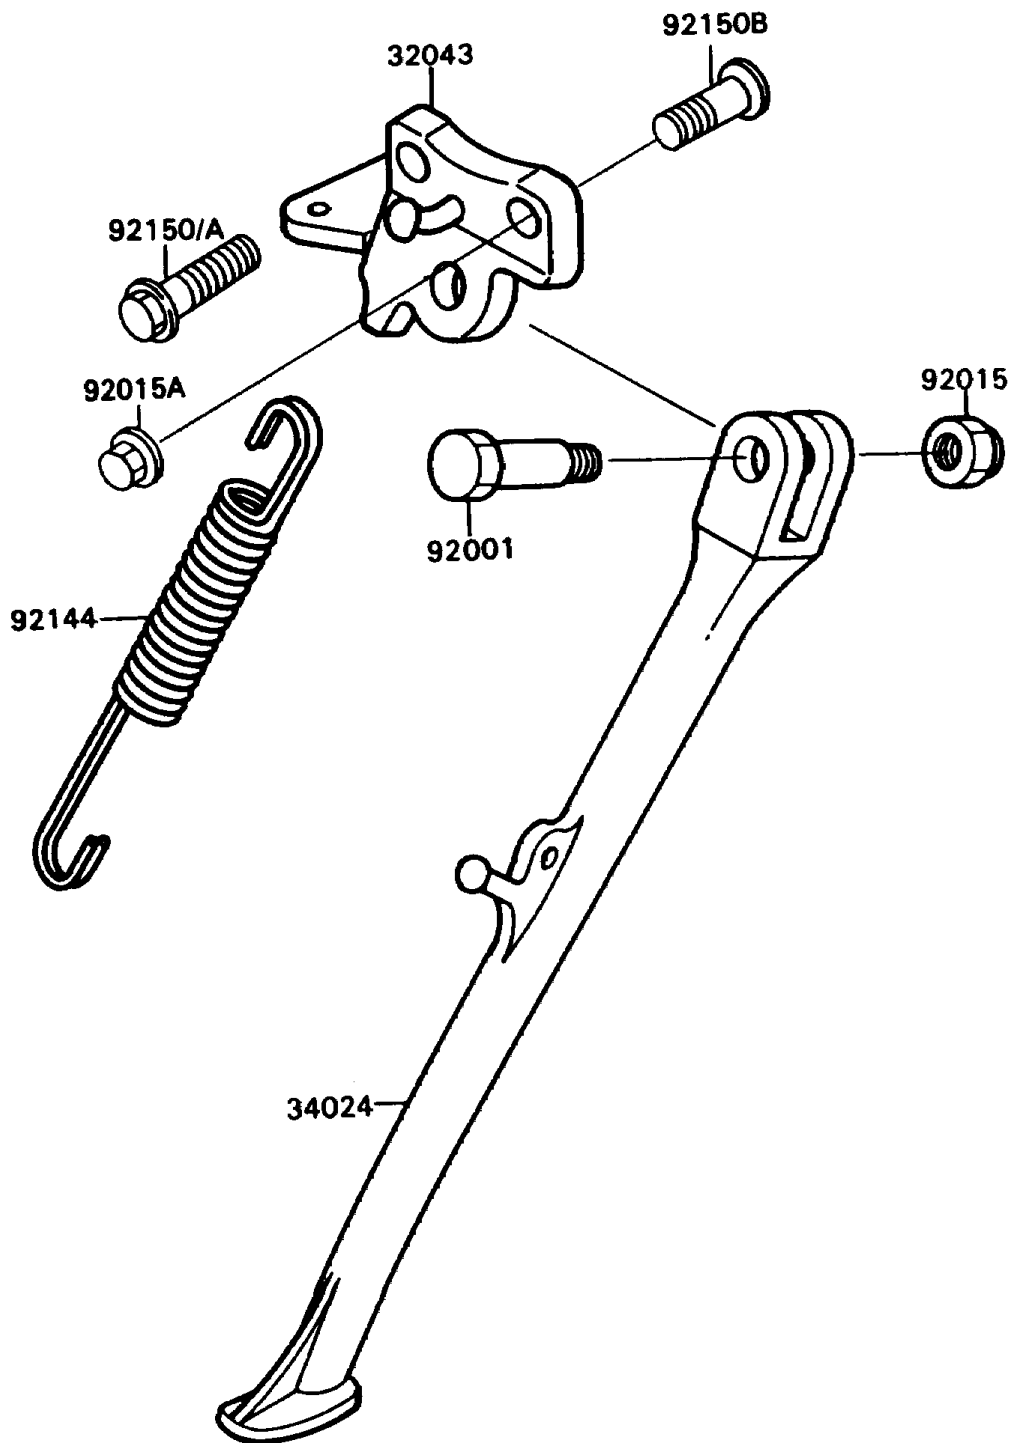

1989 NINJA® ZX™-7 PARTS DIAGRAM

Stand(s)

F2190

1989 NINJA® ZX™-7 PARTS LIST

Stand(s)

ITEM NAME	PART NUMBER	QUANTITY
BRACKET-STAND,SIDE (Ref # 32043)	32043-1342	1
STAND-SIDE (Ref # 34024)	34024-1214	1
BOLT,SIDE STAND (Ref # 92001)	92001-1788	1
NUT,LOCK,10MM,BLACK (Ref # 92015)	92015-1188	1
NUT,FLANGED,10MM (Ref # 92015A)	92015-1502	1
SPRING,SIDE STAND (Ref # 92144)	92144-1127	1
BOLT,FLANGED,10X23 (Ref # 92150)	92150-1338	1
BOLT,FLANGED,10X35 (Ref # 92150A)	92150-1353	1
BOLT,SOCKET,10X35 (Ref # 92150B)	92150-1354	1