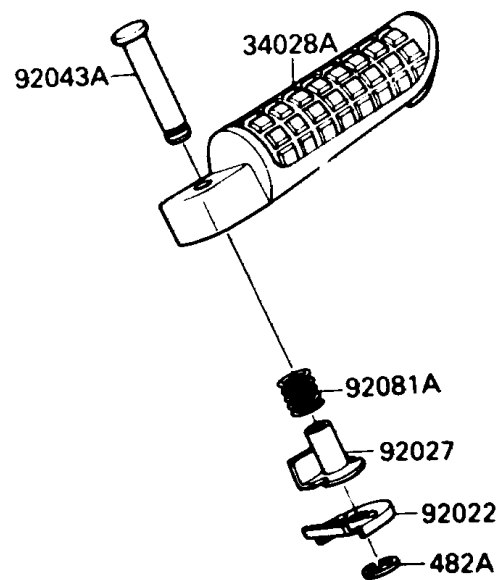

## 1989 NINJA® ZX™-7 PARTS DIAGRAM

Footrests

F2160

## 1989 NINJA® ZX™-7 PARTS LIST

Footrests

ITEM NAME	PART NUMBER	QUANTITY
STEP,RR,LH (Ref # 34028)	34028-1191	1
STEP,RR,RH (Ref # 34028A)	34028-1192	1
STEP,FR,LH (Ref # 34028B)	34028-1328	1
STEP,FR,RH (Ref # 34028C)	34028-1329	1
WASHER,STEP,RR (Ref # 92022)	92022-1507	1
COLLAR,STEP (Ref # 92027)	92027-1732	1
PIN,12X37 (Ref # 92043)	92043-1144	1
PIN,6X38.5 (Ref # 92043A)	92043-1238	1
SPRING,STEP RETURN,RH (Ref # 92081)	92081-1587	1
SPRING,STEP,RR (Ref # 92081A)	92081-1612	1
SPRING,STEP RETURN,LH (Ref # 92081B)	92081-1733	1
BOLT,BANK SENSOR (Ref # 92150)	92150-1114	1
CIRCLIP-TYPE-E,10MM (Ref # 482)	482L0100	1
CIRCLIP-TYPE-E,5MM (Ref # 482A)	482L5000	1