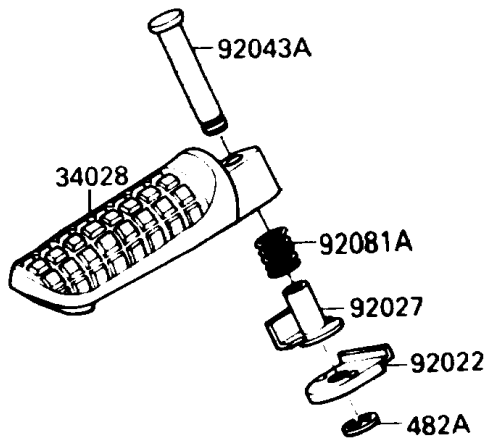

## 1989 NINJA® ZX™-7 PARTS DIAGRAM

Footrests

F2160

## 1989 NINJA® ZX™-7 PARTS LIST

Footrests

ITEM NAME	PART NUMBER	QUANTITY
STEP,RR,LH (Ref # 34028)	34028-1191	1
STEP,RR,RH (Ref # 34028A)	34028-1192	1
STEP,FR,LH (Ref # 34028B)	34028-1328	1
STEP,FR,RH (Ref # 34028C)	34028-1329	1
WASHER,STEP,RR (Ref # 92022)	92022-1507	1
COLLAR,STEP (Ref # 92027)	92027-1732	1
PIN,12X37 (Ref # 92043)	92043-1144	1
PIN,6X38.5 (Ref # 92043A)	92043-1238	1
SPRING,STEP RETURN,RH (Ref # 92081)	92081-1587	1
SPRING,STEP,RR (Ref # 92081A)	92081-1612	1
SPRING,STEP RETURN,LH (Ref # 92081B)	92081-1733	1
BOLT,BANK SENSOR (Ref # 92150)	92150-1114	1
CIRCLIP-TYPE-E,10MM (Ref # 482)	482L0100	1
CIRCLIP-TYPE-E,5MM (Ref # 482A)	482L5000	1