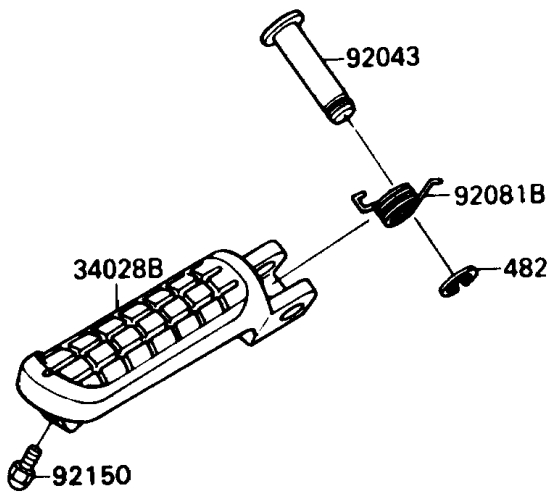

## 1989 NINJA® ZX™-7 PARTS DIAGRAM

Footrests

F2160

## 1989 NINJA® ZX™-7 PARTS LIST

Footrests

ITEM NAME	PART NUMBER	QUANTITY
STEP,RR,LH (Ref # 34028)	34028-1191	1
STEP,RR,RH (Ref # 34028A)	34028-1192	1
STEP,FR,LH (Ref # 34028B)	34028-1328	1
STEP,FR,RH (Ref # 34028C)	34028-1329	1
WASHER,STEP,RR (Ref # 92022)	92022-1507	1
COLLAR,STEP (Ref # 92027)	92027-1732	1
PIN,12X37 (Ref # 92043)	92043-1144	1
PIN,6X38.5 (Ref # 92043A)	92043-1238	1
SPRING,STEP RETURN,RH (Ref # 92081)	92081-1587	1
SPRING,STEP,RR (Ref # 92081A)	92081-1612	1
SPRING,STEP RETURN,LH (Ref # 92081B)	92081-1733	1
BOLT,BANK SENSOR (Ref # 92150)	92150-1114	1
CIRCLIP-TYPE-E,10MM (Ref # 482)	482L0100	1
CIRCLIP-TYPE-E,5MM (Ref # 482A)	482L5000	1