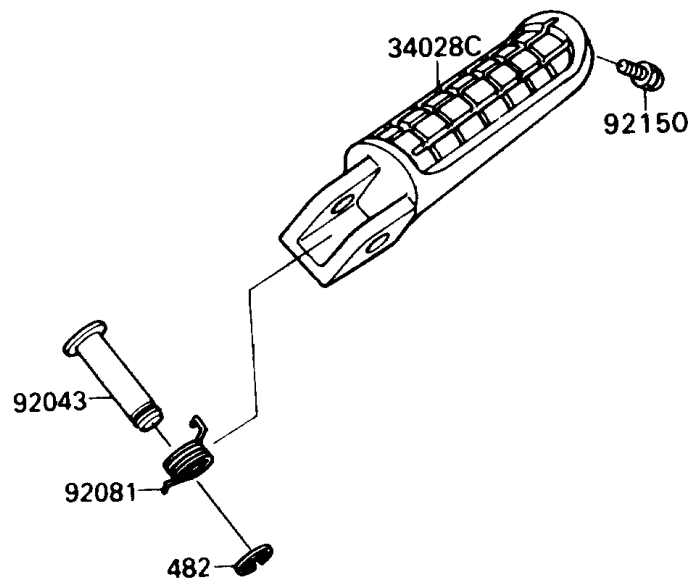

## 1989 NINJA® ZX™-7 PARTS DIAGRAM

Footrests

F2160

## 1989 NINJA® ZX™-7 PARTS LIST

Footrests

ITEM NAME	PART NUMBER	QUANTITY
STEP,RR,LH (Ref # 34028)	34028-1191	1
STEP,RR,RH (Ref # 34028A)	34028-1192	1
STEP,FR,LH (Ref # 34028B)	34028-1328	1
STEP,FR,RH (Ref # 34028C)	34028-1329	1
WASHER,STEP,RR (Ref # 92022)	92022-1507	1
COLLAR,STEP (Ref # 92027)	92027-1732	1
PIN,12X37 (Ref # 92043)	92043-1144	1
PIN,6X38.5 (Ref # 92043A)	92043-1238	1
SPRING,STEP RETURN,RH (Ref # 92081)	92081-1587	1
SPRING,STEP,RR (Ref # 92081A)	92081-1612	1
SPRING,STEP RETURN,LH (Ref # 92081B)	92081-1733	1
BOLT,BANK SENSOR (Ref # 92150)	92150-1114	1
CIRCLIP-TYPE-E,10MM (Ref # 482)	482L0100	1
CIRCLIP-TYPE-E,5MM (Ref # 482A)	482L5000	1