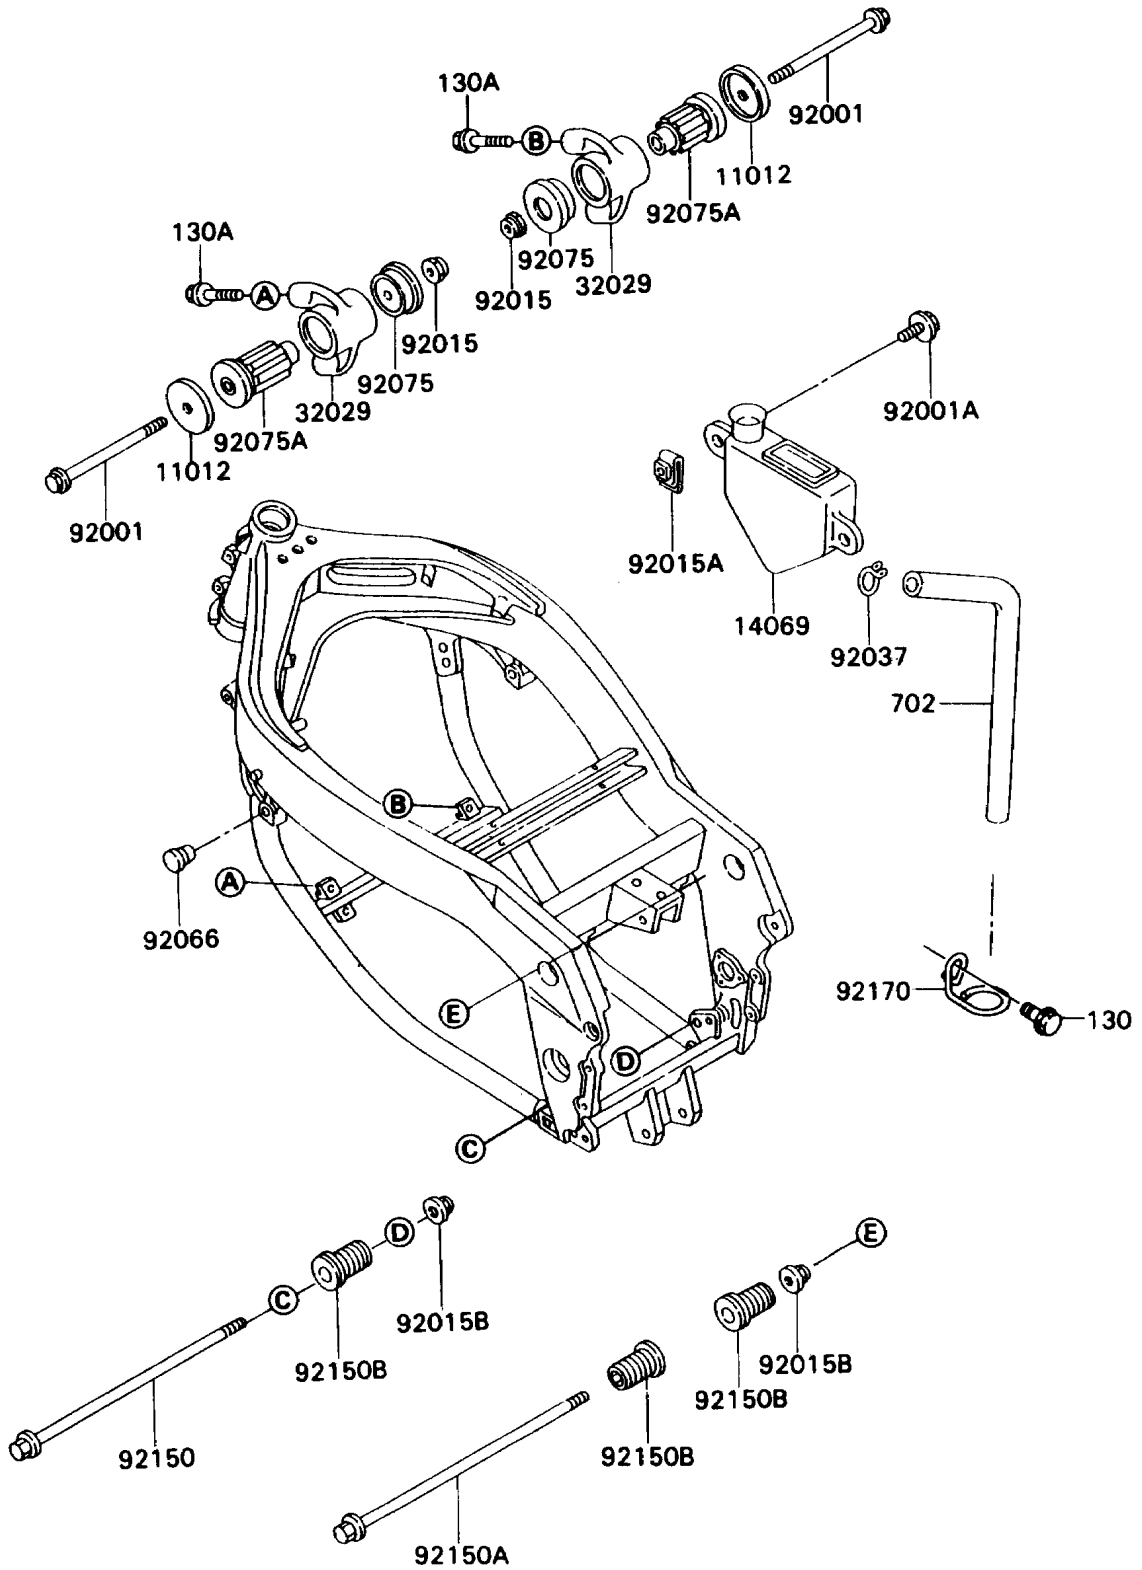

1989 NINJA® ZX™-7 PARTS DIAGRAM

Frame Fittings

F2131

1989 NINJA® ZX™-7 PARTS LIST

Frame Fittings

ITEM NAME	PART NUMBER	QUANTITY
CAP,ENGINE BRACKET (Ref # 11012)	11012-1228	1
BREATHER (Ref # 14069)	14069-1054	1
BRACKET-ENGINE,FR (Ref # 32029)	32029-1698	1
BOLT,FLANGED,10X105,BLACK (Ref # 92001)	92001-1751	1
BOLT,6X20 (Ref # 92001A)	92001-1826	1
NUT,LOCK,10MM (Ref # 92015)	92015-1429	1
NUT,6MM (Ref # 92015A)	92015-1602	1
NUT,10MM (Ref # 92015B)	92015-1720	1
CLAMP,TUBE (Ref # 92037)	92037-147	1
PLUG (Ref # 92066)	92066-1220	1
DAMPER,ENGINE MOUNT,SIDE (Ref # 92075)	92075-1274	1
DAMPER,ENGINE MOUNT,MAIN (Ref # 92075A)	92075-1377	1
BOLT,FLANGED,10X220 (Ref # 92150)	92150-1189	1
BOLT,FLANGED,10X235 (Ref # 92150A)	92150-1263	1
BOLT,20X30 (Ref # 92150B)	92150-1264	1
CLAMP,HOSE (Ref # 92170)	92170-1117	1
BOLT-FLANGED (Ref # 130)	130J0610	1
BOLT-FLANGED,8X25,BLACK (Ref # 130A)	130J0825	1
TUBE-RUBBER,7X10X430 (Ref # 702)	702A07430	1