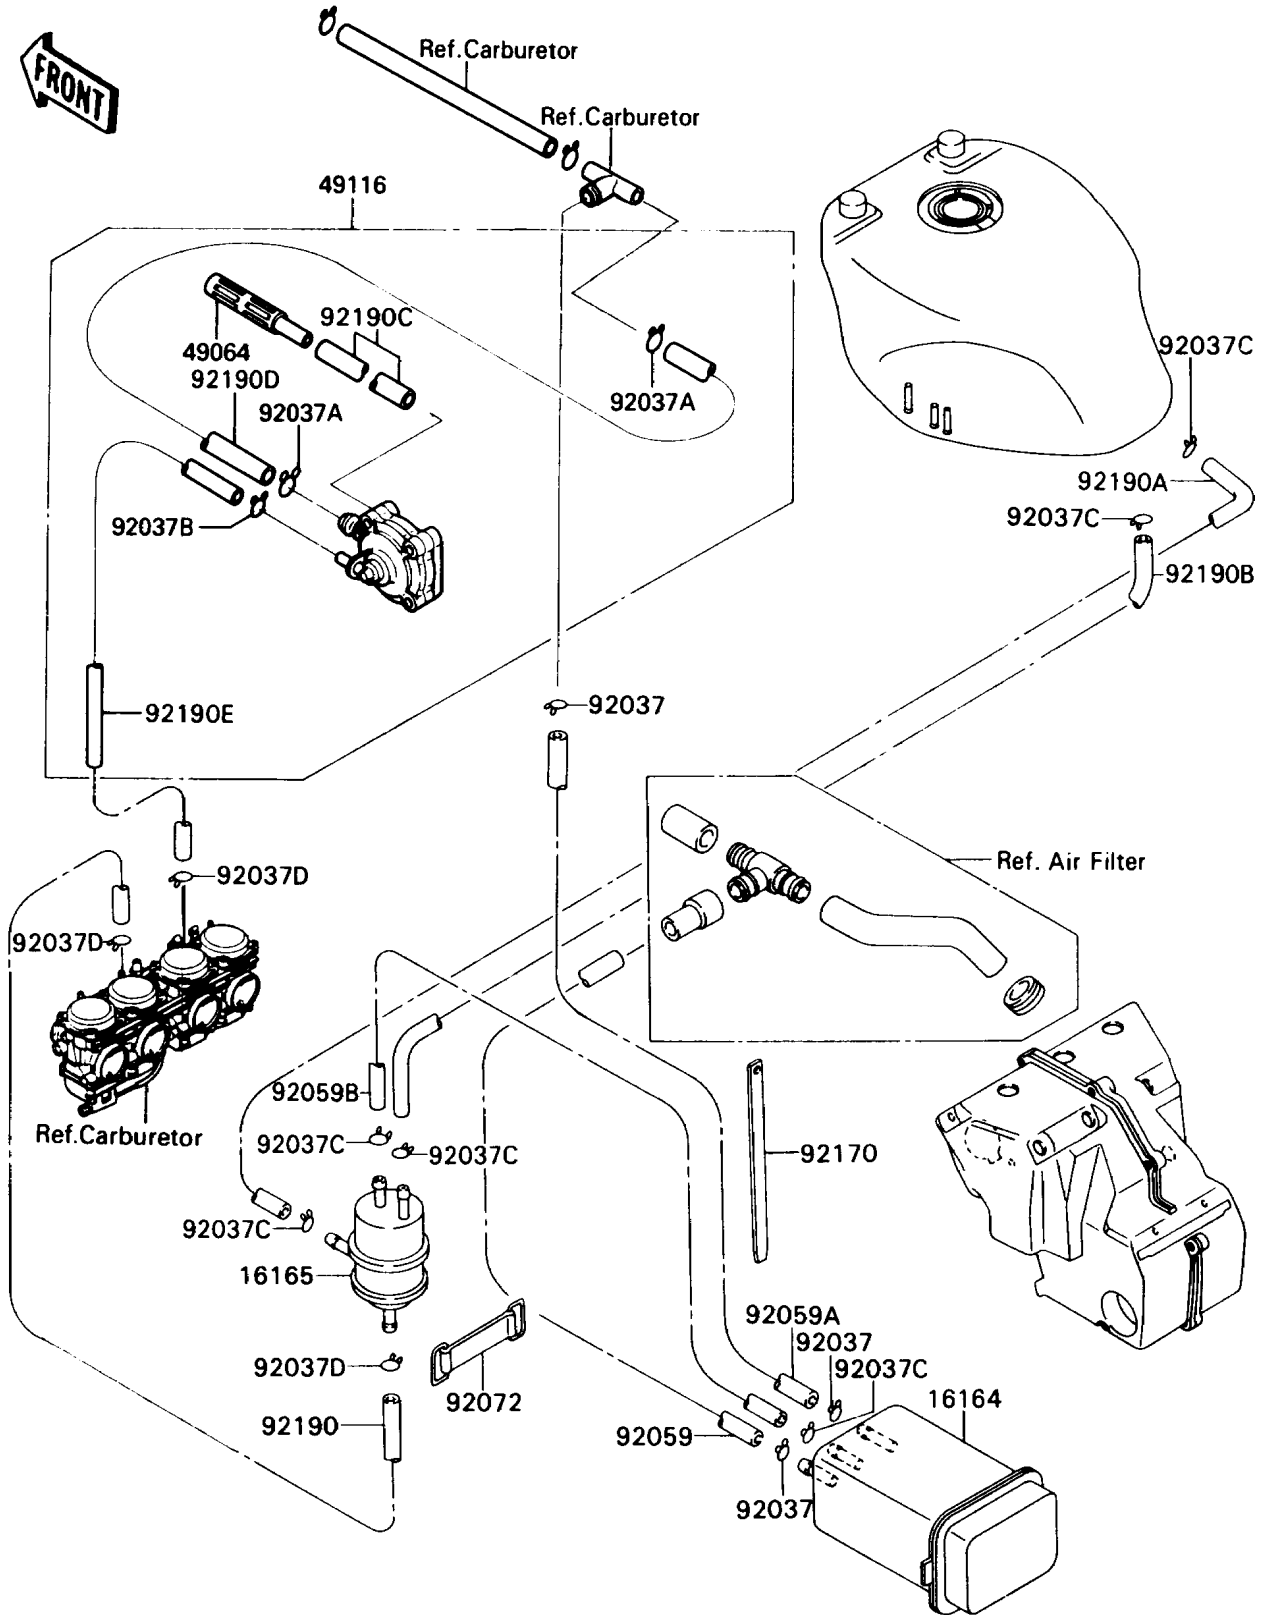

## 1989 NINJA® ZX™-7 PARTS DIAGRAM

Fuel Evaporative System

## 1989 NINJA® ZX™-7 PARTS LIST

Fuel Evaporative System

ITEM NAME	PART NUMBER	QUANTITY
CANISTER (Ref # 16164)	16164-1052	1
SEPARATOR (Ref # 16165)	16165-1001	1
FILTER-AIR,VALVE (Ref # 49064)	49064-1051	1
VALVE-ASSY (Ref # 49116)	49116-1078	1
CLAMP,HOSE (Ref # 92037)	92037-1104	1
CLAMP,TUBE (Ref # 92037A)	92037-1194	1
CLAMP,TUBE (Ref # 92037B)	92037-1396	1
CLAMP,TUBE (Ref # 92037C)	92037-147	1
CLAMP (Ref # 92037D)	92037-1712	1
TUBE,7X12X1060,GREEN (Ref # 92059)	92059-1421	1
TUBE,7X12X1000,YELLOW (Ref # 92059A)	92059-1605	1
TUBE,5X10X400,BLUE (Ref # 92059B)	92059-1829	1
BAND,L=50 (Ref # 92072)	92072-066	1
CLAMP (Ref # 92170)	92170-1114	1
TUBE,5X10X1200,WHITE (Ref # 92190)	92059-1998	1
TUBE,5X10X900,RED (Ref # 92190A)	92190-1006	1
TUBE,5X10X1000,BLUE (Ref # 92190B)	92190-1007	1
TUBE,7X11X340 (Ref # 92190C)	92190-1057	1
TUBE,7X11X170 (Ref # 92190D)	92190-1058	1
TUBE,3.5X7.5X210 (Ref # 92190E)	92190-1059	1