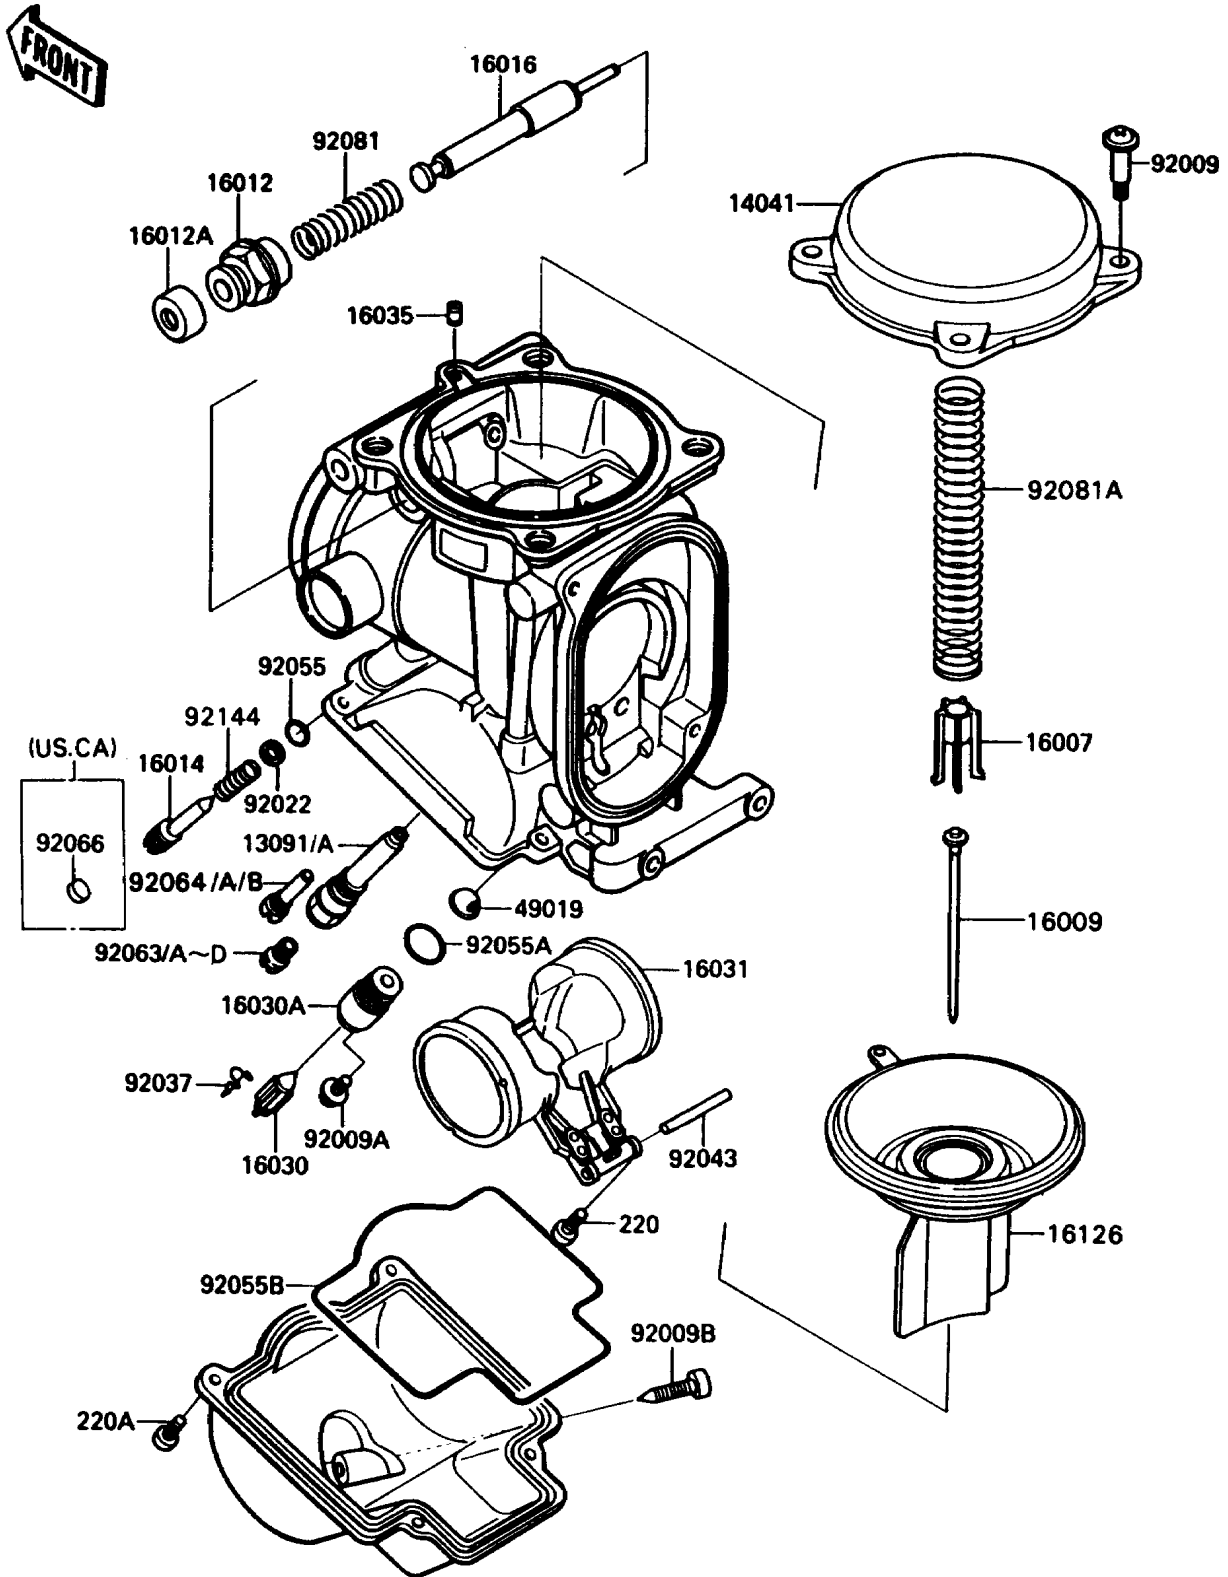

1989 NINJA® ZX™-7 PARTS DIAGRAM

Carburetor Parts

E1612

1989 NINJA® ZX™-7 PARTS LIST

Carburetor Parts

ITEM NAME	PART NUMBER	QUANTITY
HOLDER,NEEDLE JET (Ref # 13091)	13091-1633	1
HOLDER,NEEDLE JET (Ref # 13091A)	13091-1634	1
CAP-CHAMBER,MIXING (Ref # 14041)	14041-1091	1
SEAT-SPRING,VALVE (Ref # 16007)	16007-1117	1
NEEDLE-JET,N52U (Ref # 16009)	16009-1539	1
CAP-STARTER PLUNGER (Ref # 16012)	16012-1051	1
CAP-STARTER PLUNGER (Ref # 16012A)	16012-1052	1
SCREW-PILOT AIR (Ref # 16014)	16014-1062	1
PLUNGER,STARTER (Ref # 16016)	16016-1061	1
VALVE-FLOAT (Ref # 16030)	16030-1007	1
SEAT-VALVE,FLOAT (Ref # 16030A)	16030-1068	1
FLOAT (Ref # 16031)	16031-1070	1
JET-AIR,LEAK (Ref # 16035)	16035-1055	1
VALVE,VACUUM (Ref # 16126)	16126-1214	1
FILTER-FUEL,STRAINER (Ref # 49019)	49019-3707	1
SCREW,4X4.4 (Ref # 92009)	92009-1549	1
SCREW,4X8 (Ref # 92009A)	92009-1550	1
SCREW,DRAIN,M6X0.75 (Ref # 92009B)	92009-1551	1
WASHER,PLAIN (Ref # 92022)	92022-1003	1
CLAMP,FLOAT VALVE (Ref # 92037)	16044-007	1
PIN,FLOAT (Ref # 92043)	92043-1207	1
RING-O,PILOT ADJUST (Ref # 92055)	92055-1002	1
RING-O,VALVE SEAT (Ref # 92055A)	92055-1425	1
RING-O,FLOAT CHAMBER (Ref # 92055B)	92055-1426	1
JET-MAIN,#135 (Ref # 92063)	92063-1014	1
JET-MAIN,2ND,#125 (Ref # 92063A)	92063-1069	1
JET-MAIN,2ND,#128 (Ref # 92063B)	92063-1074	1
JET-MAIN,#130 (Ref # 92063C)	92063-1075	1
JET-MAIN,#132 (Ref # 92063D)	92063-1076	1

1989 NINJA® ZX™-7 PARTS LIST

Carburetor Parts

ITEM NAME	PART NUMBER	QUANTITY
JET-PILOT,#38 (Ref # 92064)	92064-1050	1
JET-PILOT,#35 (Ref # 92064A)	92064-1101	2
PLUG,PILOT AIR SCREW,6.9X2 (Ref # 92066)	92066-1051	1
SPRING,STARTER PLUNGER (Ref # 92081)	92081-1761	1
SPRING,VACUUM VALVE (Ref # 92081A)	92081-1826	1
SPRING,PILOT AIR SCREW (Ref # 92144)	92144-1349	1
SCREW-PAN-CROS (Ref # 220)	220D0408	1
SCREW-PAN-CROS (Ref # 220A)	220D0410	1