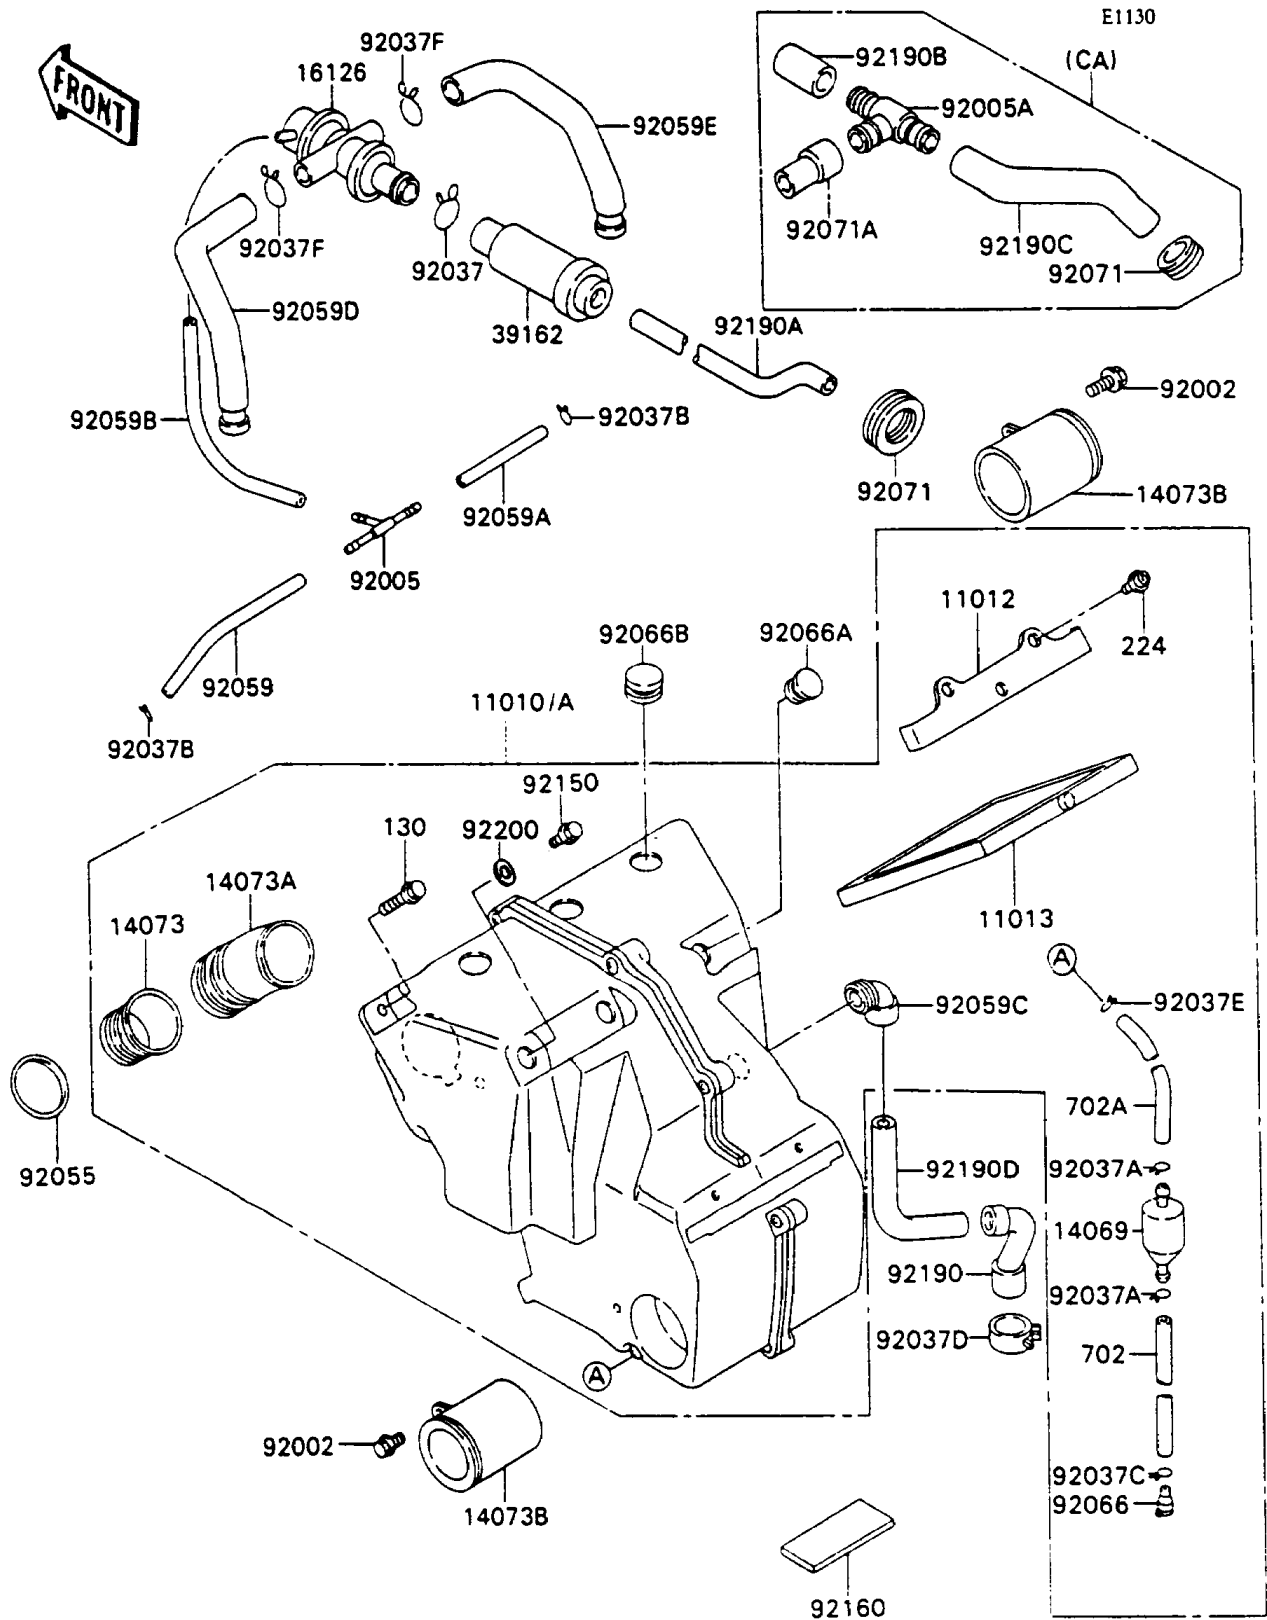

1989 NINJA® ZX™-7 PARTS DIAGRAM

Air Cleaner

1989 NINJA® ZX™-7 PARTS LIST

Air Cleaner

ITEM NAME	PART NUMBER	QUANTITY
FILTER-ASSY-AIR (Ref # 11010)	11010-1374	1
FILTER-ASSY-AIR (Ref # 11010A)	11010-1377	1
CAP,AIR FILTER (Ref # 11012)	11012-1687	1
ELEMENT-AIR FILTER (Ref # 11013)	11013-1180	1
BREATHER (Ref # 14069)	14069-1051	1
DUCT,AIR FILTER,#1 (Ref # 14073)	14073-1376	1
DUCT,AIR FILTER,#2 (Ref # 14073A)	14073-1377	1
DUCT,INTAKE (Ref # 14073B)	14073-1378	1
VALVE,AIR SWITCH (Ref # 16126)	16126-1104	1
SILENCER-INTAKE (Ref # 39162)	39162-1003	1
BOLT,FLANGED,6X12 (Ref # 92002)	92002-1350	1
FITTING,TUBE,T-TYPE (Ref # 92005)	92005-1017	1
FITTING,TUBE,T-TYPE (Ref # 92005A)	92005-1130	1
CLAMP,TUBE (Ref # 92037)	92037-1076	1
CLAMP,TUBE (Ref # 92037A)	92037-147	1
CLAMP (Ref # 92037B)	92037-1610	1
CLAMP (Ref # 92037C)	92037-1712	1
CLAMP (Ref # 92037D)	92037-1860	1
CLAMP,TUBE (Ref # 92037E)	92037-1972	1
CLAMP,TUBE (Ref # 92037F)	92037-213	1
RING-O,67.7X3.1 (Ref # 92055)	92055-1434	1
TUBE,4X9X190 (Ref # 92059)	92059-1032	1
TUBE,4X9X100 (Ref # 92059A)	92059-1058	1
TUBE,4X9X230 (Ref # 92059B)	92059-1068	1
TUBE,BREATHER (Ref # 92059C)	92059-1391	1
TUBE,AIR SWITCH-HEAD,LH (Ref # 92059D)	92059-1717	1
TUBE,AIR SWITCH-HEAD,RH (Ref # 92059E)	92059-1765	1
PLUG,DRAIN (Ref # 92066)	92066-1211	1
PLUG (Ref # 92066A)	92066-1306	1