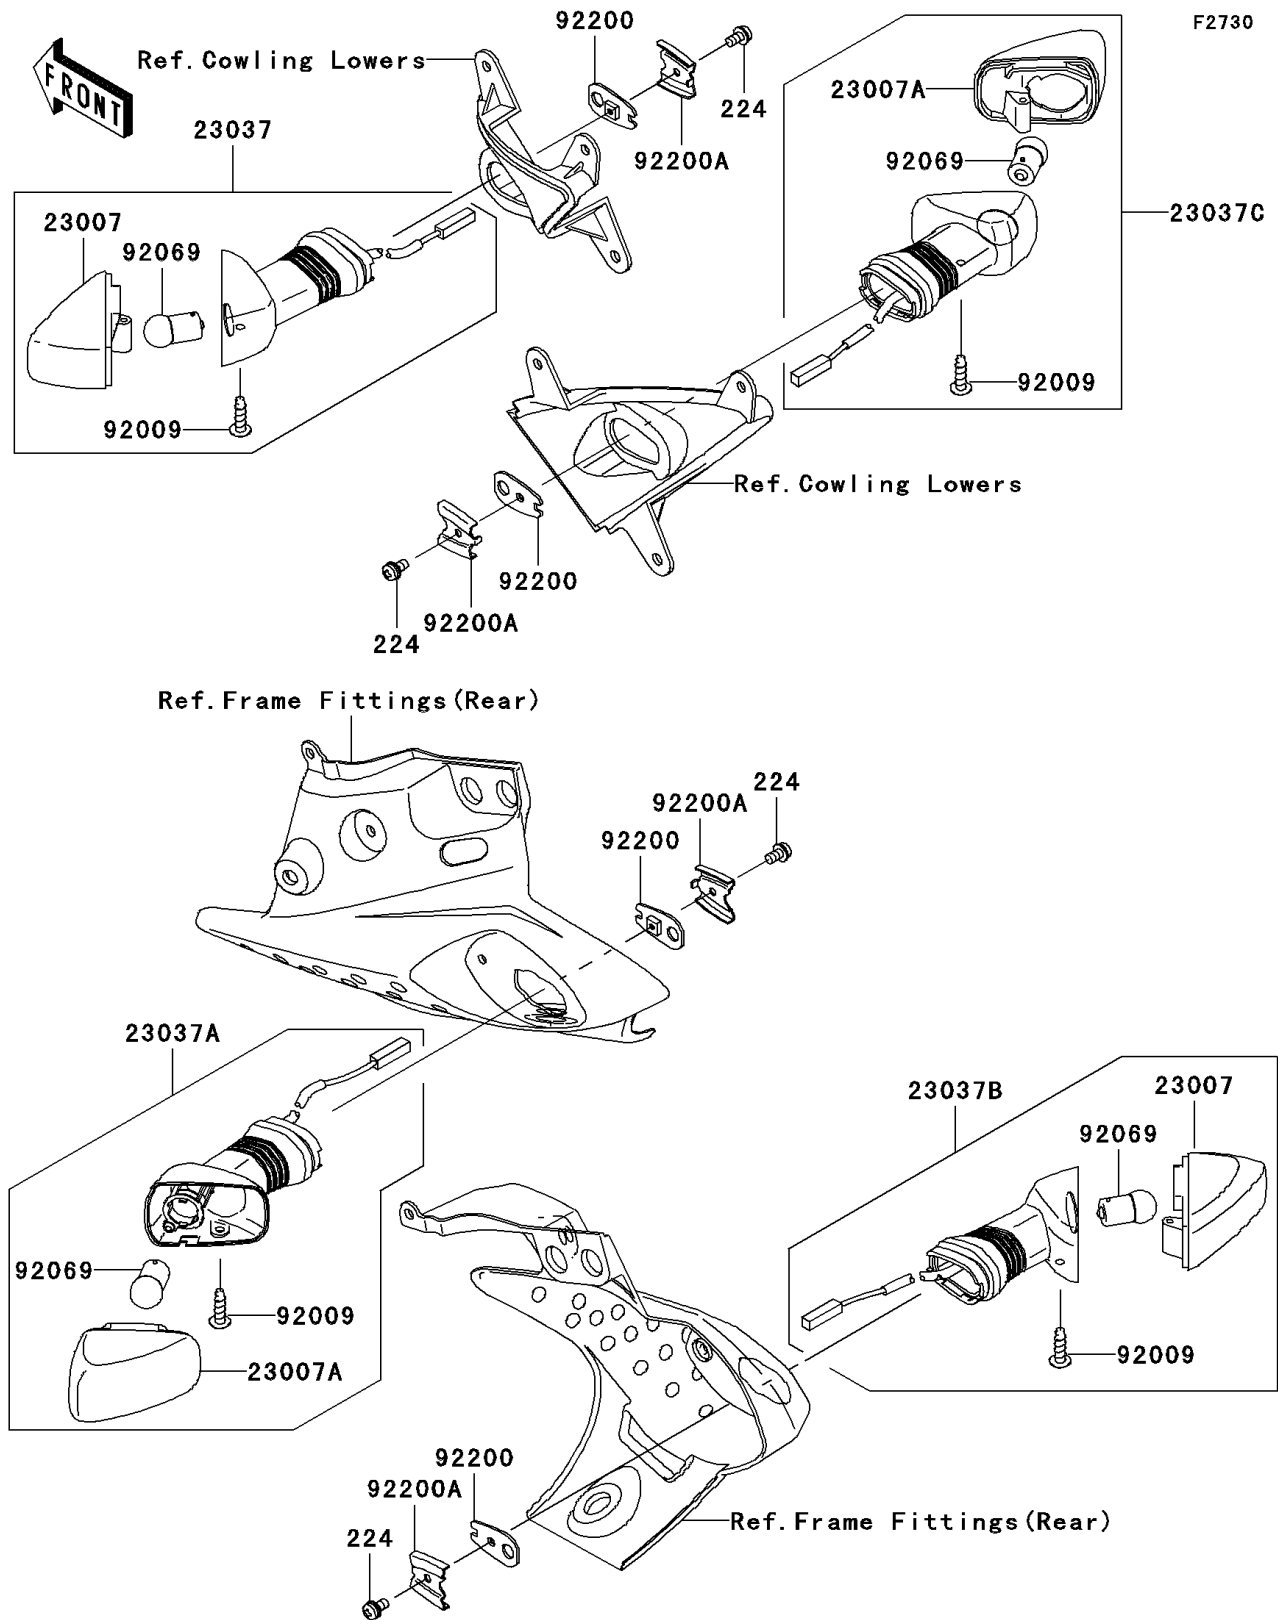

2006 NINJA® ZX™-6R PARTS DIAGRAM

Turn Signals

2006 NINJA® ZX™-6R PARTS LIST

Turn Signals

ITEM NAME	PART NUMBER	QUANTITY
SCREW-PAN-WP-CROS,4X8 (Ref # 224)	224C0408	1
LENS-COMP,SIGNAL LAMP (Ref # 23007)	23007-0039	1
LENS-COMP,SIGNAL LAMP (Ref # 23007A)	23007-0040	1
LAMP-ASSY-SIGNAL,FR,LH (Ref # 23037)	23037-0058	1
LAMP-ASSY-SIGNAL,RR,LH (Ref # 23037A)	23037-0060	1
LAMP-ASSY-SIGNAL,RR,RH (Ref # 23037B)	23037-0061	1
LAMP-ASSY-SIGNAL,FR,RH (Ref # 23037C)	23037-0069	1
SCREW,4X16,BLACK (Ref # 92009)	92009-1158	1
BULB,12V 10W (Ref # 92069)	92069-0003	1
WASHER,SIGNAL LAMP (Ref # 92200)	92200-0164	1
WASHER,SIGNAL LAMP (Ref # 92200A)	92200-0165	1