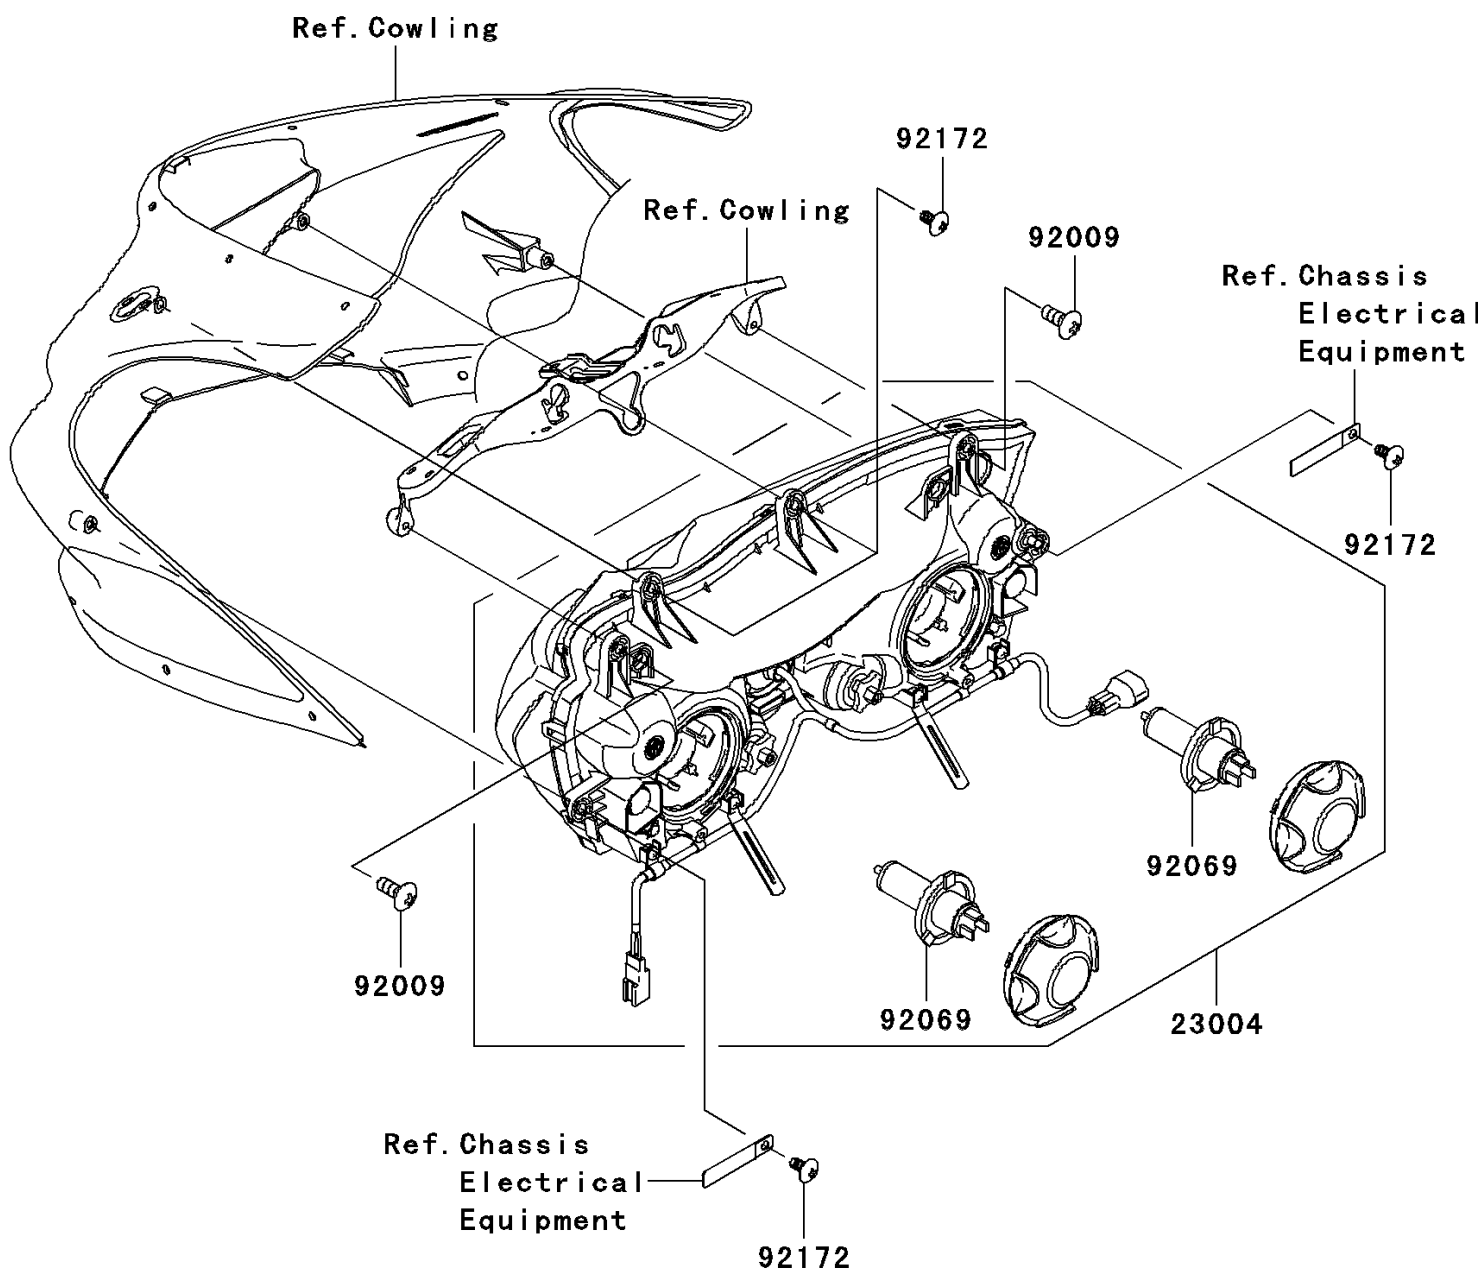

## 2006 NINJA® ZX™-6R PARTS DIAGRAM

Headlight(s)

F2710

## 2006 NINJA® ZX™-6R PARTS LIST

Headlight(s)

ITEM NAME	PART NUMBER	QUANTITY
LAMP-HEAD (Ref # 23004)	23004-0043	1
SCREW,6X15 (Ref # 92009)	92009-3830	1
BULB,12V 55W,H7 (Ref # 92069)	92069-1126	1
SCREW,TAPPING,5X16 (Ref # 92172)	92172-0175	1