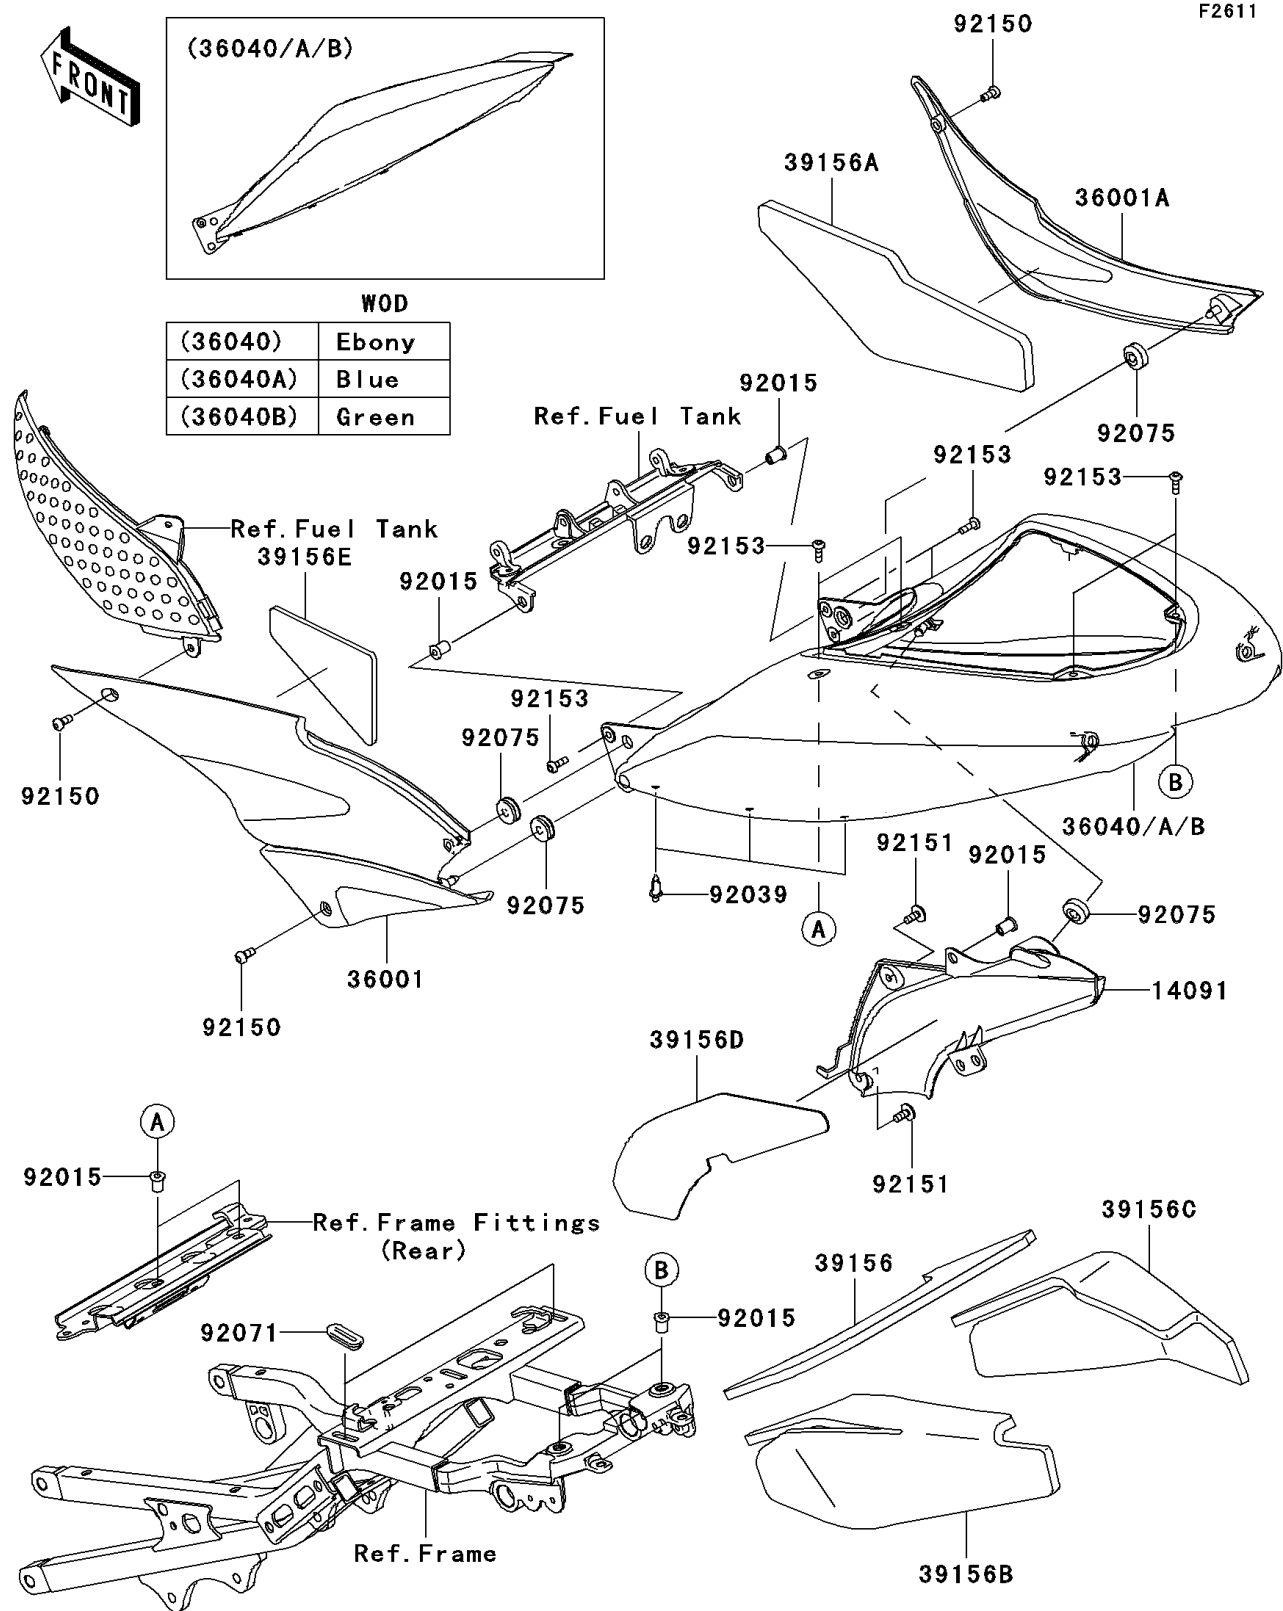

## 2006 NINJA® ZX™-6R PARTS DIAGRAM

Side Covers

F2611

## 2006 NINJA® ZX™-6R PARTS LIST

### Side Covers

ITEM NAME	PART NUMBER	QUANTITY
COVER,JOINT PIPE (Ref # 14091)	14091-0293	1
COVER-SIDE,LH (Ref # 36001)	36001-0042	1
COVER-SIDE,RH (Ref # 36001A)	36001-0043	1
COVER-TAIL,EBONY (Ref # 36040)	36040-0016-H8	1
COVER-TAIL,BLUE (Ref # 36040A)	36040-0016-10E	1
COVER-TAIL,L.GREEN (Ref # 36040B)	36040-0016-777	1
PAD,TAIL COVER,RR (Ref # 39156)	39156-0074	1
PAD,SIDE COVER,RH (Ref # 39156A)	39156-0085	1
PAD,TAIL COVER,LH (Ref # 39156B)	39156-0086	1
PAD,TAIL COVER,RH (Ref # 39156C)	39156-0087	1
PAD,JOINT PIPE COVER (Ref # 39156D)	39156-0088	1
PAD,SIDE COVER,LH (Ref # 39156E)	39156-0091	1
NUT,WELL,5MM (Ref # 92015)	92015-1757	1
RIVET (Ref # 92039)	92039-0015	1
GROMMET (Ref # 92071)	92071-1187	1
DAMPER (Ref # 92075)	92075-1067	1
BOLT,SOCKET,6X14 (Ref # 92150)	92150-1836	1
BOLT,SOCKET,6X14 (Ref # 92151)	92151-1654	1
BOLT,SOCKET,5X16 (Ref # 92153)	92153-1244	1