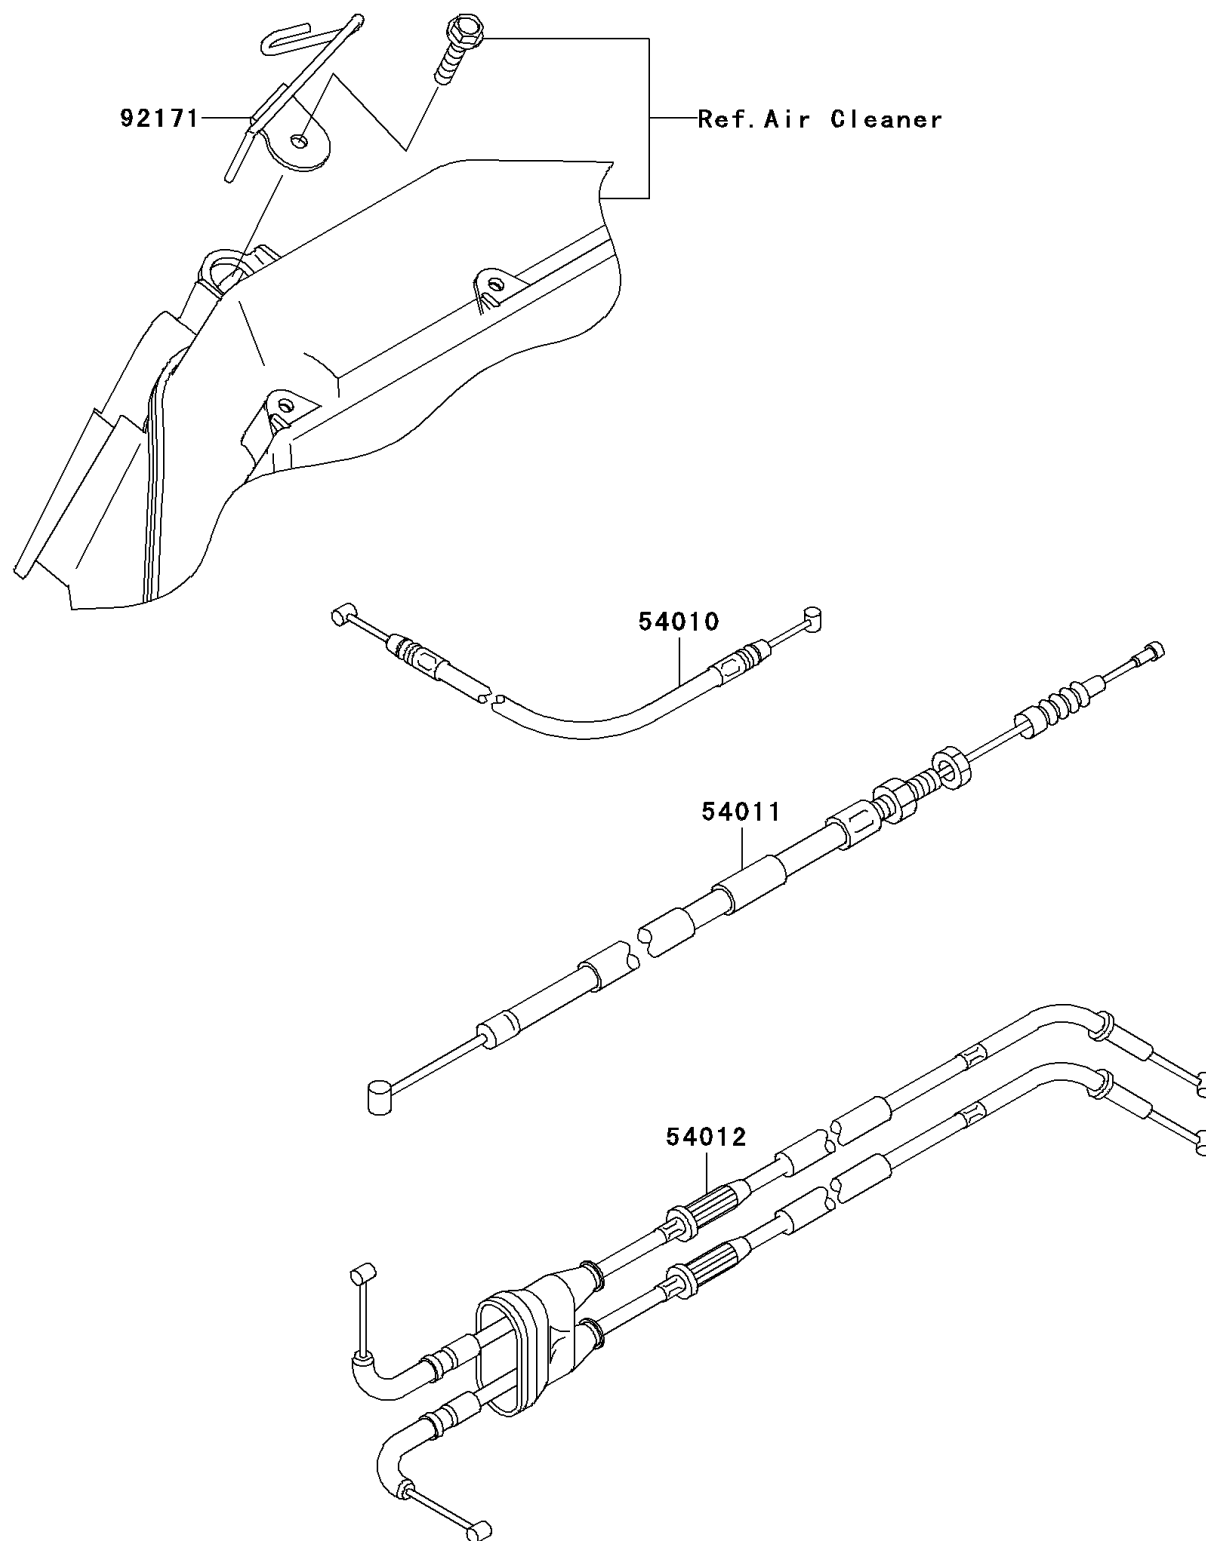

2006 NINJA® ZX™-6R PARTS DIAGRAM

Cables

F2540

2006 NINJA® ZX™-6R PARTS LIST

Cables

ITEM NAME	PART NUMBER	QUANTITY
CABLE,SEAT LOCK (Ref # 54010)	54010-0030	1
CABLE-CLUTCH (Ref # 54011)	54011-0050	1
CABLE-THROTTLE (Ref # 54012)	54012-0132	1
CLAMP,CABLE (Ref # 92171)	92171-0447	1