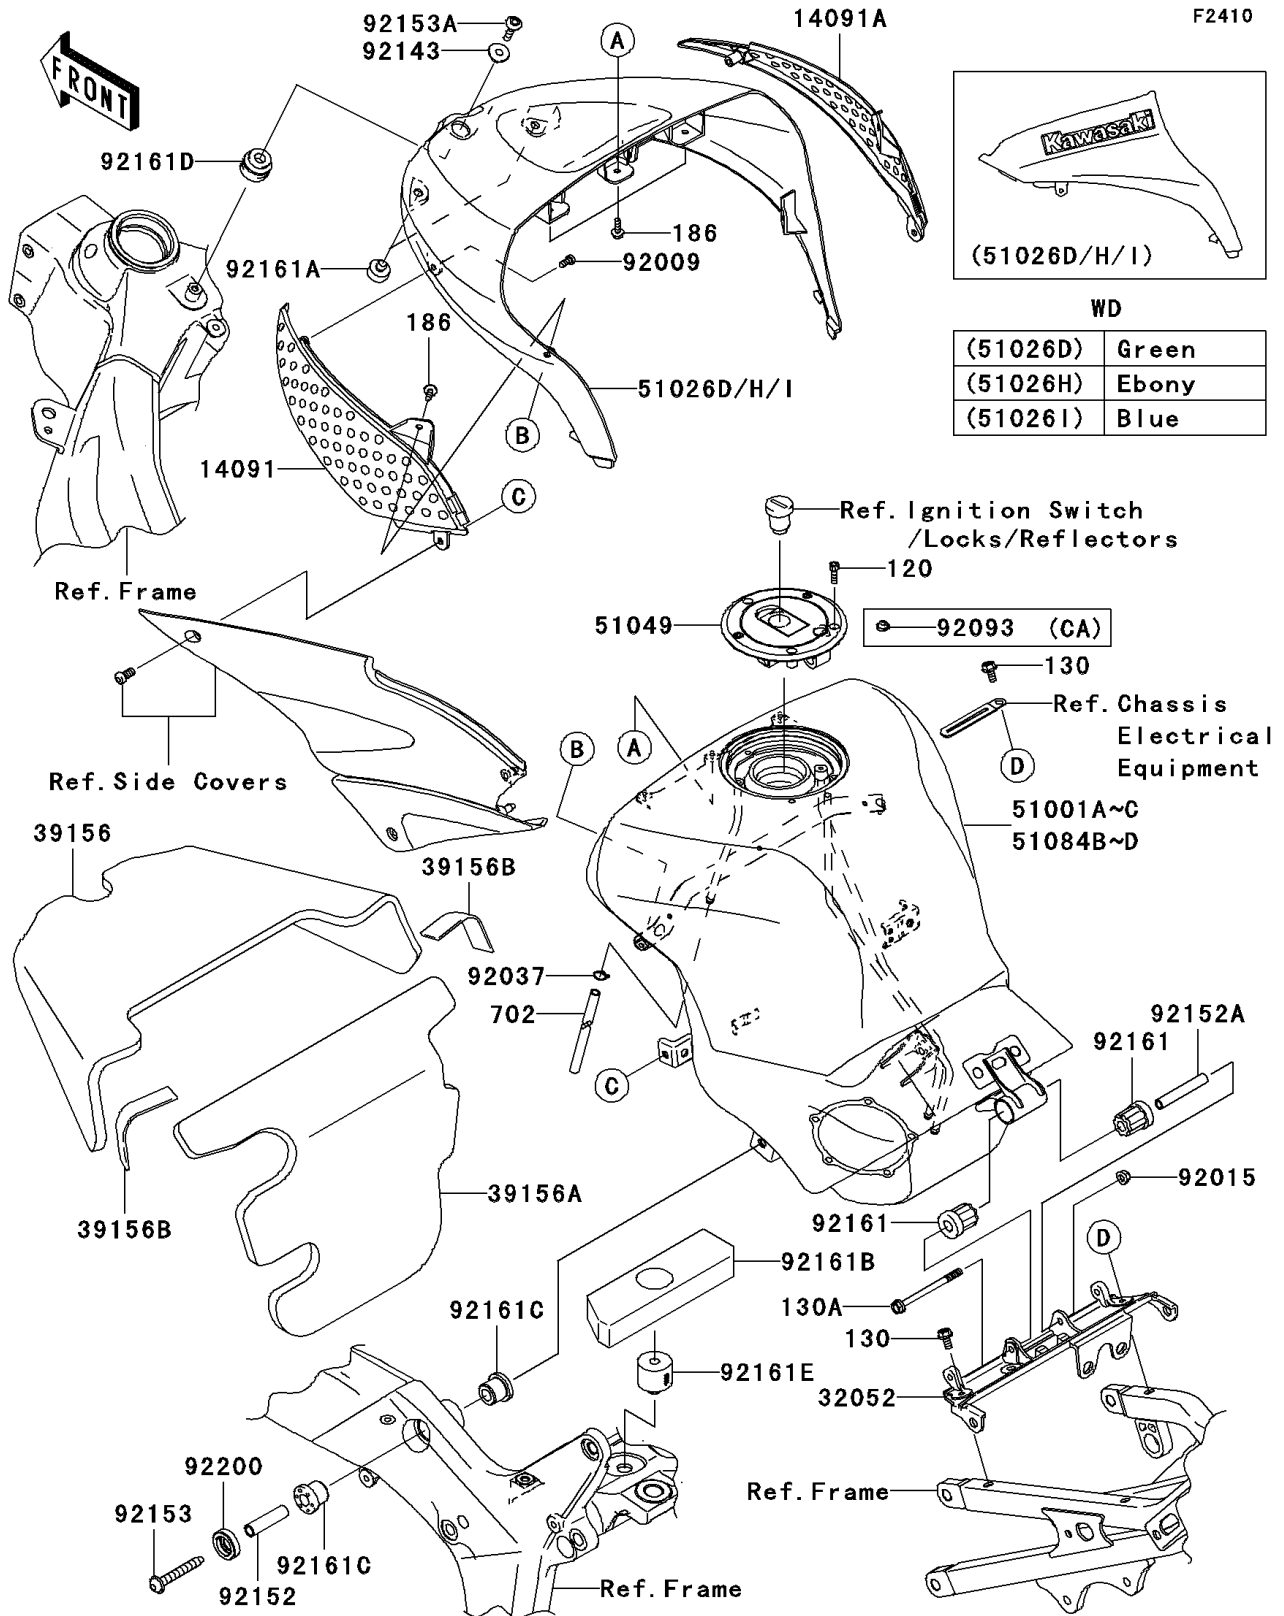

## 2006 NINJA® ZX™-6R PARTS DIAGRAM

Fuel Tank

## 2006 NINJA® ZX™-6R PARTS LIST

### Fuel Tank

ITEM NAME	PART NUMBER	QUANTITY
COVER,KNEE GRIP,LH (Ref # 14091)	14091-0324	1
COVER,KNEE GRIP,RH (Ref # 14091A)	14091-0325	1
BRACKET-TANK (Ref # 32052)	32052-0033	1
PAD,FUEL TANK COVER (Ref # 39156)	39156-0079	1
PAD,FUEL TANK (Ref # 39156A)	39156-0080	1
PAD,FUEL TANK COVER (Ref # 39156B)	39156-0096	1
COVER TANK,L.GREEN (Ref # 51026D)	51026-5031-777	1
COVER TANK,EBONY (Ref # 51026H)	51026-5038-H8	1
COVER TANK,BLUE (Ref # 51026I)	51026-5039-10S	1
CAP-TANK,FUEL (Ref # 51049)	51049-0010	1
SCREW,TAPPING,5X12 (Ref # 92009)	92009-1319	1
NUT,LOCK,FLANGED,6MM (Ref # 92015)	92015-1675	1
CLAMP,TUBE (Ref # 92037)	92037-010	1
BOLT-SOCKET,5X16 (Ref # 120)	120S0516	1
BOLT-FLANGED,6X14 (Ref # 130)	130H0614	1
BOLT-FLANGED,6X80 (Ref # 130A)	130H0680	1
BOLT-UPSET-WP,5X14 (Ref # 186)	186H0514	1
TUBE-RUBBER,6X850 (Ref # 702)	702A06850	1
COLLAR,L=9.6 (Ref # 92143)	92143-1016	1
COLLAR,8.8X12X46.5 (Ref # 92152)	92152-0271	1
COLLAR,6.8X10X60 (Ref # 92152A)	92152-1182	1
BOLT,SOCKET,8X65 (Ref # 92153)	92153-0879	1
BOLT,SOCKET,6X23 (Ref # 92153A)	92153-1267	1
DAMPER,FUEL TANK,RR (Ref # 92161)	92161-0207	1
DAMPER (Ref # 92161A)	92161-0223	1
DAMPER (Ref # 92161B)	92161-0262	1
DAMPER,FUEL TANK,SIDE (Ref # 92161C)	92161-0274	1
DAMPER (Ref # 92161D)	92161-0287	1
DAMPER (Ref # 92161E)	92161-1116	1

## 2006 NINJA® ZX™-6R PARTS LIST

Fuel Tank

ITEM NAME	PART NUMBER	QUANTITY
WASHER,FUEL TANK,SIDE (Ref # 92200)	92200-0197	1
TANK-COMP-FUEL,EBONY (Ref # 51001A)	51001-0085-H8	1
TANK-COMP-FUEL,BLUE (Ref # 51001B)	51001-0085-10E	1
TANK-COMP-FUEL,L.GREEN (Ref # 51001C)	51001-0085-777	1
TANK-COMP-FUEL,EBONY (Ref # 51084B)	51084-5098-H8	1
TANK-COMP-FUEL,BLUE (Ref # 51084C)	51084-5098-10E	1
TANK-COMP-FUEL,L.GREEN (Ref # 51084D)	51084-5098-777	1
SEAL,FUEL TANK CAP (Ref # 92093)	92093-1030	1