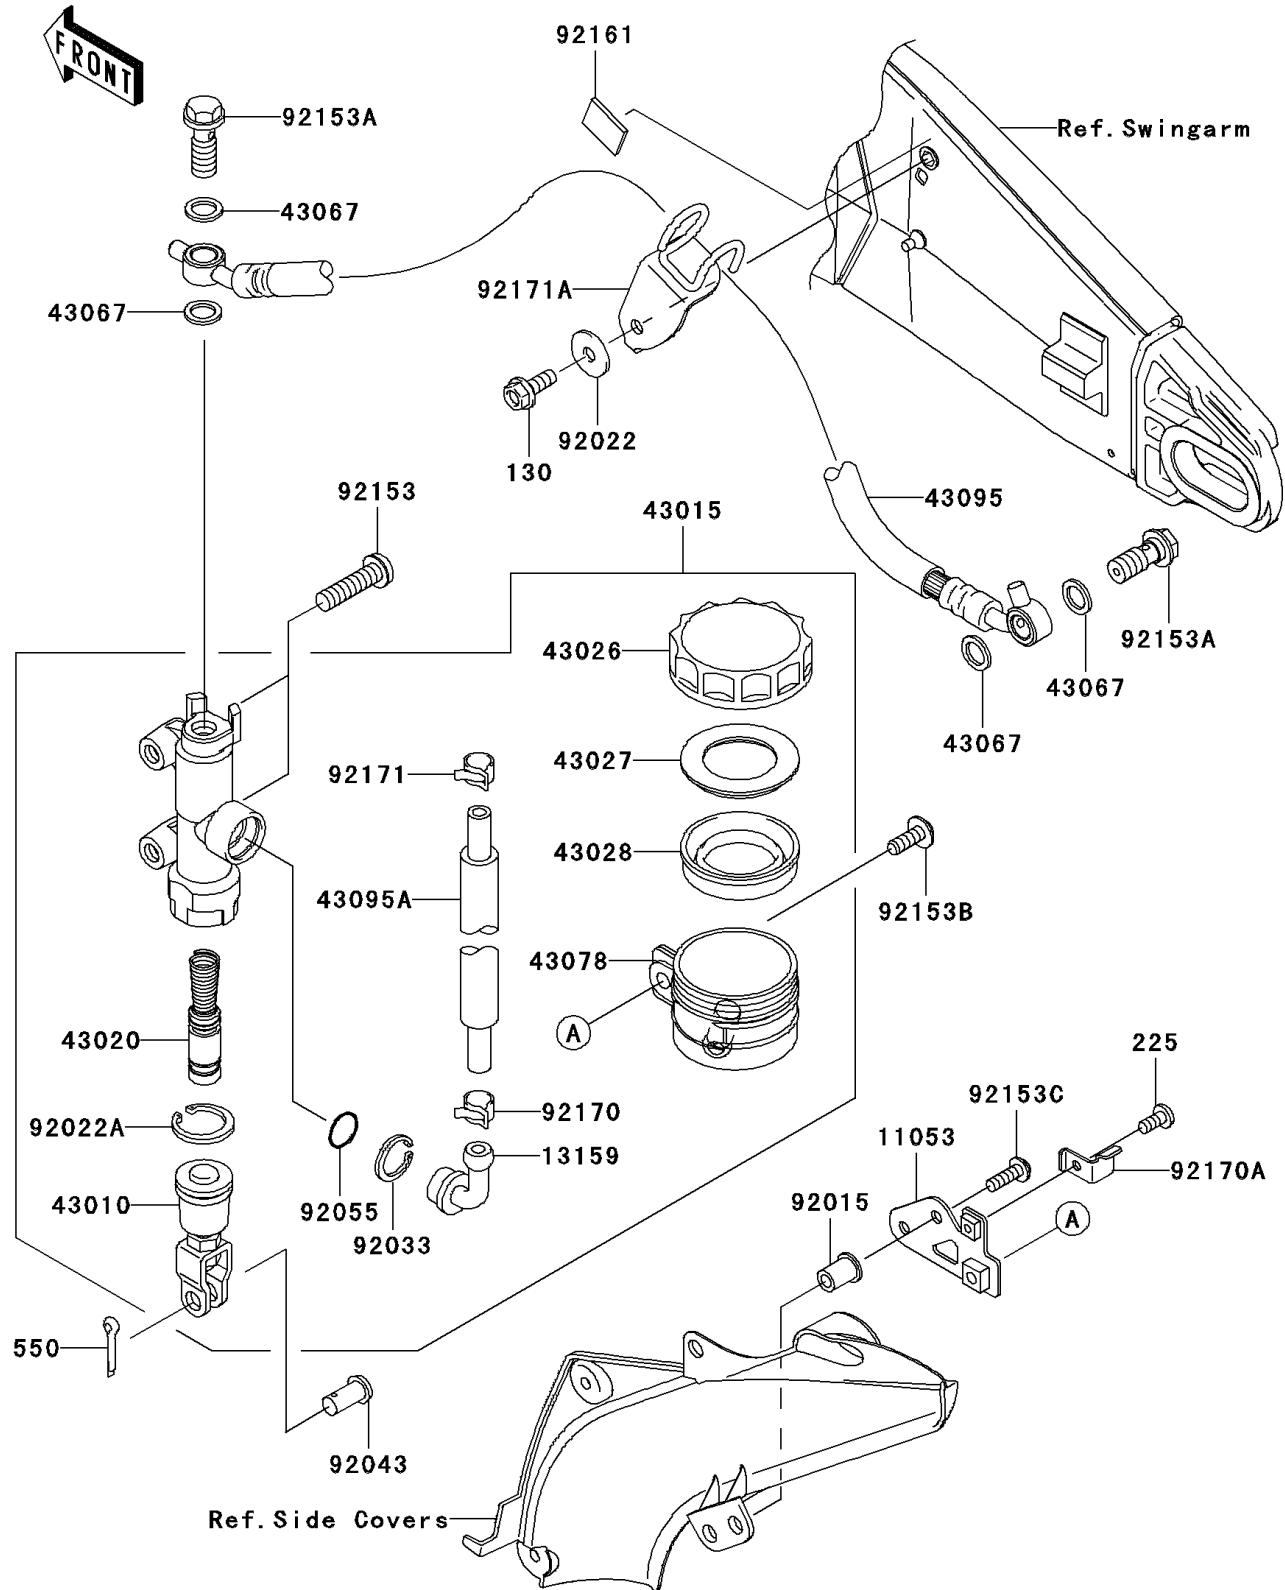

2006 NINJA® ZX™-6R PARTS DIAGRAM

Rear Master Cylinder

F2293

2006 NINJA® ZX™-6R PARTS LIST

Rear Master Cylinder

ITEM NAME	PART NUMBER	QUANTITY
BOLT-FLANGED,6X16 (Ref # 130)	130L0616	1
SCREW-PAN-WSP-CROS,4X12 (Ref # 225)	225F0412	1
PIN-COTTER,2.0X15 (Ref # 550)	550D2015	1
BRACKET,RESERVOIR TANK,RR (Ref # 11053)	11053-1398	1
CONNECTOR (Ref # 13159)	13159-1056	1
ROD-ASSY-BRAKE (Ref # 43010)	43010-1062	1
CYLINDER-ASSY-MASTER,RR (Ref # 43015)	43015-0033	1
PISTON-COMP-BRAKE (Ref # 43020)	43020-1094	1
CAP-BRAKE (Ref # 43026)	43026-1051	1
PLATE-DIAPHRAGM (Ref # 43027)	43027-1051	1
DIAPHRAGM,MASTER CYLINDER (Ref # 43028)	43028-1057	1
WASHER,10.5X15X1.5 (Ref # 43067)	43067-001	1
RESERVOIR,RR MASTER CYLINDER (Ref # 43078)	43078-1165	1
HOSE-BRAKE,RR (Ref # 43095)	43095-0070	1
HOSE-BRAKE,RR MASTER CYLINDER (Ref # 43095A)	43095-0170	1
NUT,WELL,5MM (Ref # 92015)	92015-1757	1
WASHER,6.5X20X1.6,BLACK (Ref # 92022)	92022-1346	1
WASHER,CIRCRIP (Ref # 92022A)	92022-1601	1
RING-SNAP,20.5MM (Ref # 92033)	92033-1186	1
PIN,8MM (Ref # 92043)	92043-1303	1
RING-O,MASTER CYLINDER (Ref # 92055)	92055-1251	1
BOLT,SOCKET,8X30 (Ref # 92153)	92153-0393	1
BOLT,OIL,L=23 (Ref # 92153A)	92153-0627	1
BOLT,8X16 (Ref # 92153B)	92153-0817	1
BOLT,SOCKET,5X16 (Ref # 92153C)	92153-1244	1
DAMPER (Ref # 92161)	92161-0273	1
CLAMP,HOSE (Ref # 92170)	92170-1091	1
CLAMP,RESERVOIR TANK CAP (Ref # 92170A)	92170-1879	1
CLAMP,HOSE (Ref # 92171)	92171-0463	1

2006 NINJA® ZX™-6R PARTS LIST

Rear Master Cylinder

ITEM NAME	PART NUMBER	QUANTITY
CLAMP,BRAKE HOSE (Ref # 92171A)	92171-0480	1