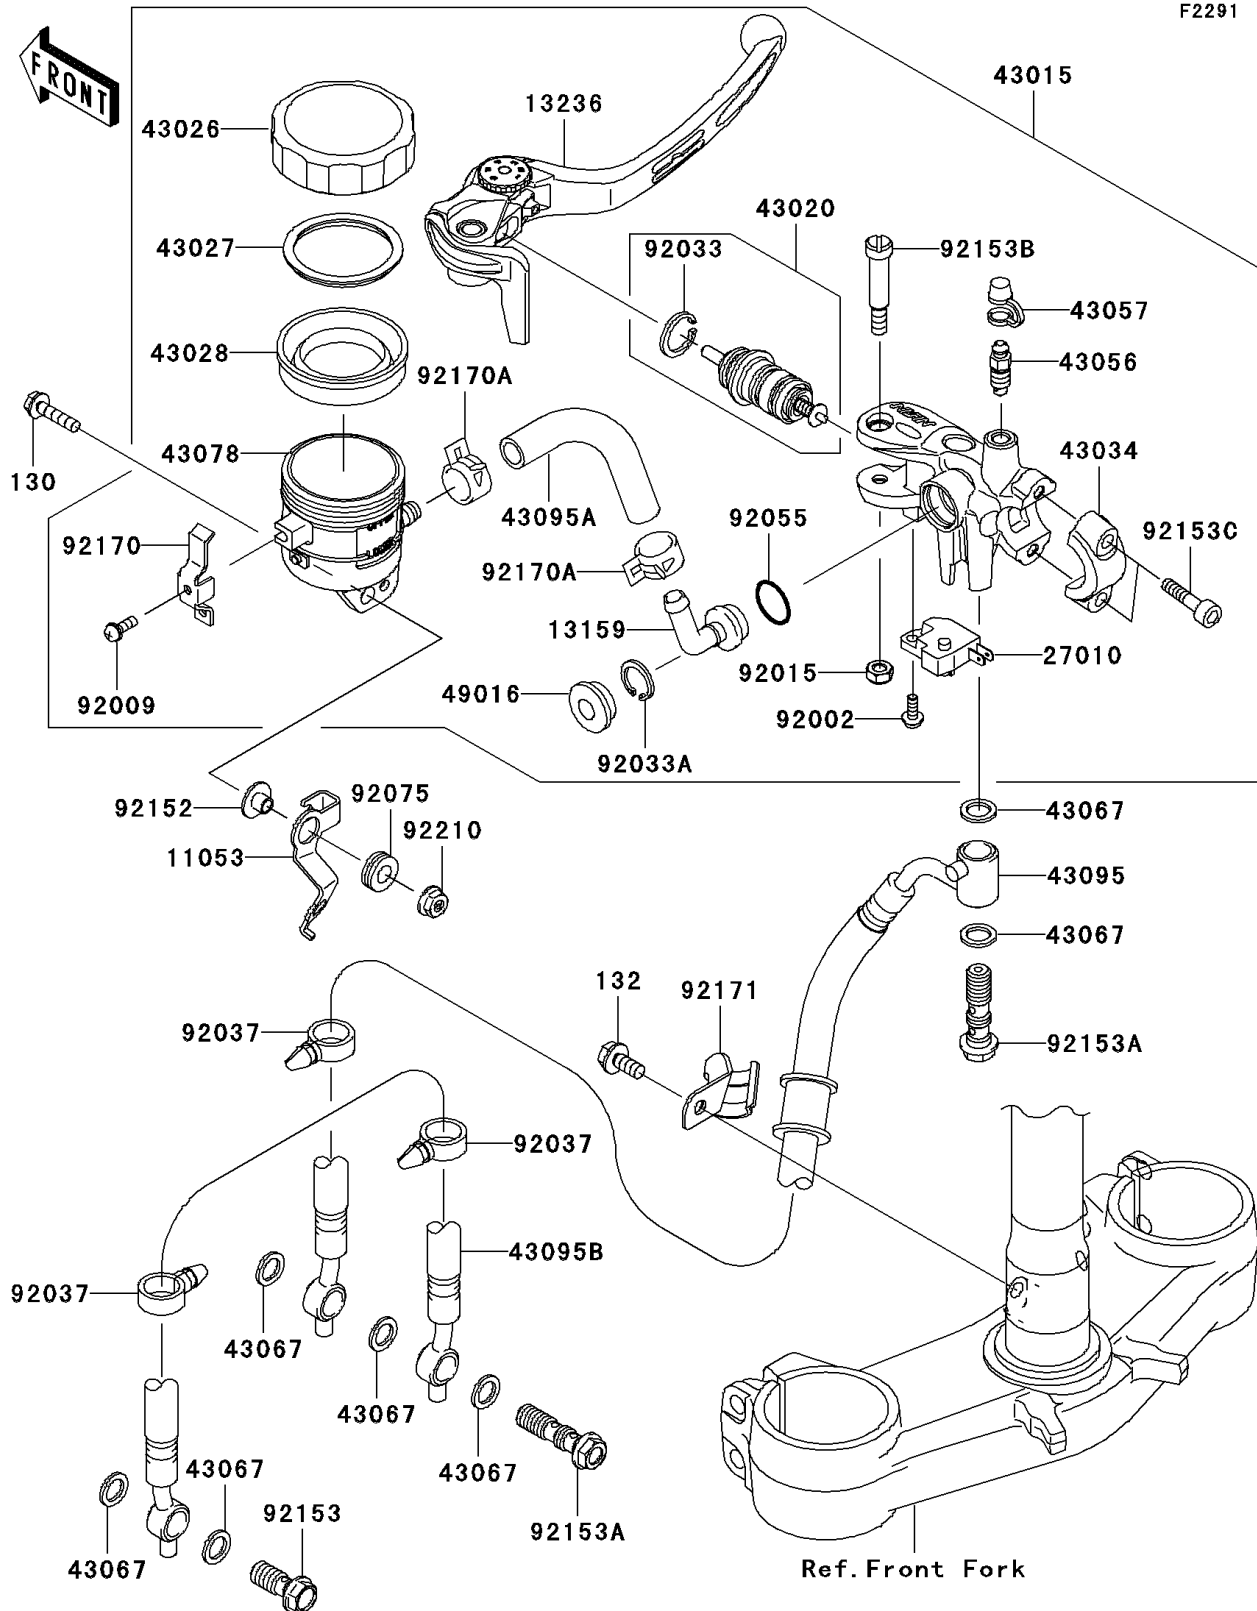

## 2006 NINJA® ZX™-6R PARTS DIAGRAM

Front Master Cylinder

F2291

## 2006 NINJA® ZX™-6R PARTS LIST

Front Master Cylinder

ITEM NAME	PART NUMBER	QUANTITY
BOLT-FLANGED,5X20 (Ref # 130)	130L0520	1
BOLT-FLANGED-SMALL,6X12 (Ref # 132)	132J0612	1
BRACKET,RESERVOIR TANK,FR (Ref # 11053)	11053-1545	1
CONNECTOR (Ref # 13159)	13159-1061	1
LEVER-COMP,FRONT BRAKE (Ref # 13236)	13236-0083	1
SWITCH,BRAKE (Ref # 27010)	27010-0025	1
CYLINDER-ASSY-MASTER,FR (Ref # 43015)	43015-0032	1
PISTON-COMP-BRAKE (Ref # 43020)	43020-0001	1
CAP-BRAKE (Ref # 43026)	43026-0005	1
PLATE-DIAPHRAGM (Ref # 43027)	43027-1051	1
DIAPHRAGM,MASTER CYLINDER (Ref # 43028)	43028-1057	1
HOLDER-BRAKE,MASTER CYLINDER (Ref # 43034)	43034-0002	1
BREATHER-BRAKE (Ref # 43056)	43056-1056	1
CAP-BREATHER (Ref # 43057)	43057-1001	1
WASHER,10.5X15X1.5 (Ref # 43067)	43067-001	1
RESERVOIR (Ref # 43078)	43078-1099	1
HOSE-BRAKE,FR (Ref # 43095)	43095-0069	1
HOSE-BRAKE,FR MASTER CYLINDER (Ref # 43095A)	43095-0081	1
HOSE-BRAKE,FR (Ref # 43095B)	43095-0125	1
COVER-SEAL (Ref # 49016)	49016-1147	1
BOLT,SCREW,4X12 (Ref # 92002)	92002-1323	1
SCREW (Ref # 92009)	92009-1570	1
NUT,LOCK,6MM,BLACK (Ref # 92015)	92015-1191	1
RING-SNAP (Ref # 92033)	92033-0034	1
RING-SNAP,20.5MM (Ref # 92033A)	92033-1186	1
CLAMP,HOSE (Ref # 92037)	92037-1827	1
RING-O,MASTER CYLINDER (Ref # 92055)	92055-1251	1
DAMPER (Ref # 92075)	92075-161	1
COLLAR (Ref # 92152)	92152-0017	1

## 2006 NINJA® ZX™-6R PARTS LIST

Front Master Cylinder

ITEM NAME	PART NUMBER	QUANTITY
BOLT,OIL,L=23 (Ref # 92153)	92153-0627	1
BOLT,OIL,L=37 (Ref # 92153A)	92153-0628	1
BOLT,LEVER (Ref # 92153B)	92153-0868	1
BOLT (Ref # 92153C)	92153-0911	1
CLAMP (Ref # 92170)	92170-1090	1
CLAMP,HOSE (Ref # 92170A)	92170-1091	1
CLAMP,BRAKE HOSE (Ref # 92171)	92171-0406	1
NUT,FLANGED,5MM (Ref # 92210)	92210-0007	1