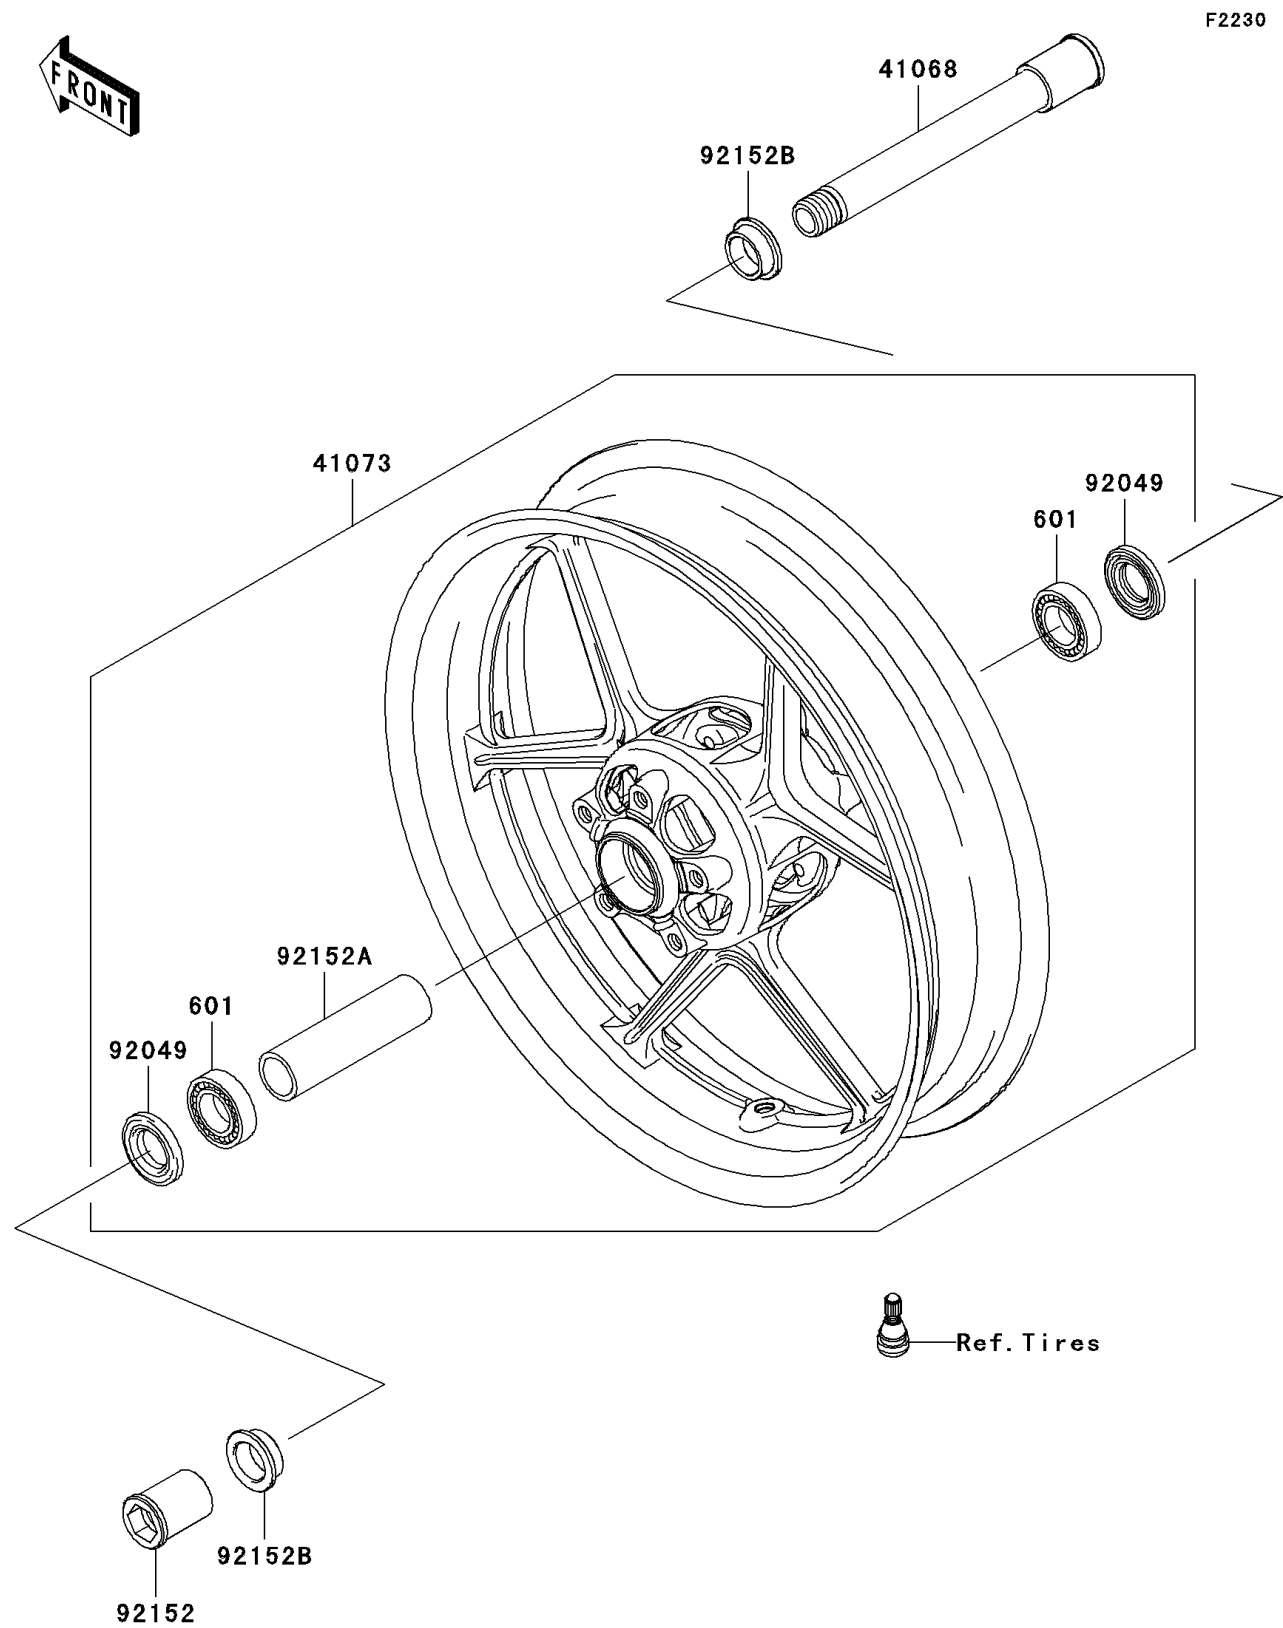

## 2006 NINJA® ZX™-6R PARTS DIAGRAM

Front Wheel

## 2006 NINJA® ZX™-6R PARTS LIST

Front Wheel

ITEM NAME	PART NUMBER	QUANTITY
BEARING-BALL,#6005UU (Ref # 601)	601B6005UU	1
AXLE,FR (Ref # 41068)	41068-0034	1
WHEEL-ASSY,FR,GRAYSTONE (Ref # 41073)	41073-0039-2A	1
SEAL-OIL,BJN 32 47 5 (Ref # 92049)	92049-1377	1
COLLAR,FR AXLE,LH,L=44.5 (Ref # 92152)	92152-0240	1
COLLAR,FR HUB,L=115 (Ref # 92152A)	92152-0242	1
COLLAR,FR AXLE,L=13 (Ref # 92152B)	92152-0289	1