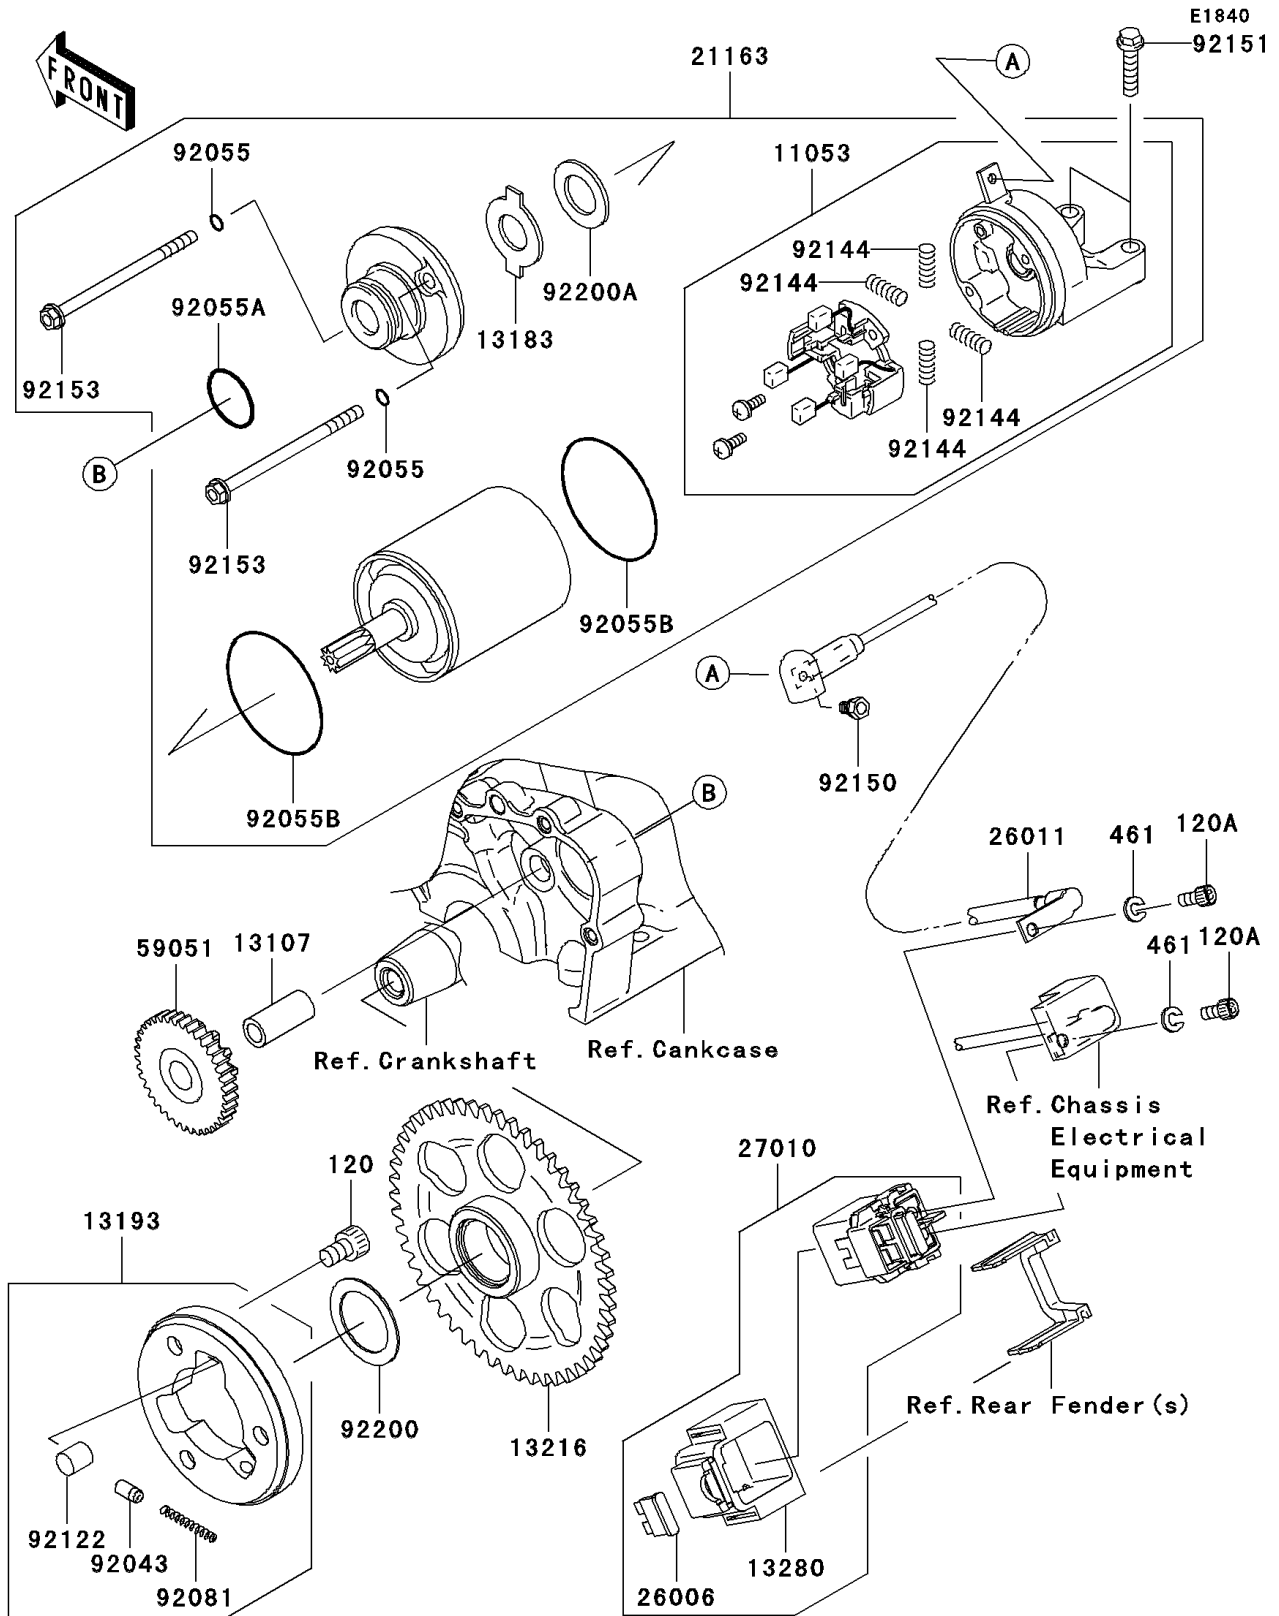

2006 NINJA® ZX™-6R PARTS DIAGRAM

Starter Motor

2006 NINJA® ZX™-6R PARTS LIST

Starter Motor

ITEM NAME	PART NUMBER	QUANTITY
BOLT-SOCKET,8X12 (Ref # 120)	120P0812	1
BOLT-SOCKET,5X10 (Ref # 120A)	120S0510	1
WASHER-SPRING,5MM,BLACK (Ref # 461)	461K0500	1
BRACKET,STARTER (Ref # 11053)	11053-0224	1
SHAFT,7.8X12X26.5 (Ref # 13107)	13107-1176	1
PLATE (Ref # 13183)	13183-1460	1
CLUTCH-ASSY-ONEWAY (Ref # 13193)	13193-0001	1
GEAR-COMP,ONEWAY CLUTCH (Ref # 13216)	13216-0011	1
HOLDER,SWITCH (Ref # 13280)	13280-0109	1
STARTER-ELECTRIC (Ref # 21163)	21163-0006	1
FUSE,30A-G (Ref # 26006)	26006-1006	1
WIRE-LEAD (Ref # 26011)	26011-0065	1
SWITCH,MAGNETIC (Ref # 27010)	27010-0030	1
GEAR-SPUR,IDLE (Ref # 59051)	59051-1413	1
PIN (Ref # 92043)	92043-132	1
RING-O,STARTER (Ref # 92055)	92055-0013	1
RING-O,24.4X3.1 (Ref # 92055A)	92055-1262	1
RING-O (Ref # 92055B)	92055-1455	1
SPRING,COIL (Ref # 92081)	92081-159	1
ROLLER (Ref # 92122)	92122-006	1
SPRING,BRUSH (Ref # 92144)	92144-1423	1
BOLT (Ref # 92150)	92150-1305	1
BOLT,FLANGED-SMALL,6X25 (Ref # 92151)	92151-1930	1
BOLT (Ref # 92153)	92153-0405	1
WASHER,28.5X40.0X1.0 (Ref # 92200)	92200-0168	1
WASHER (Ref # 92200A)	92200-1019	1