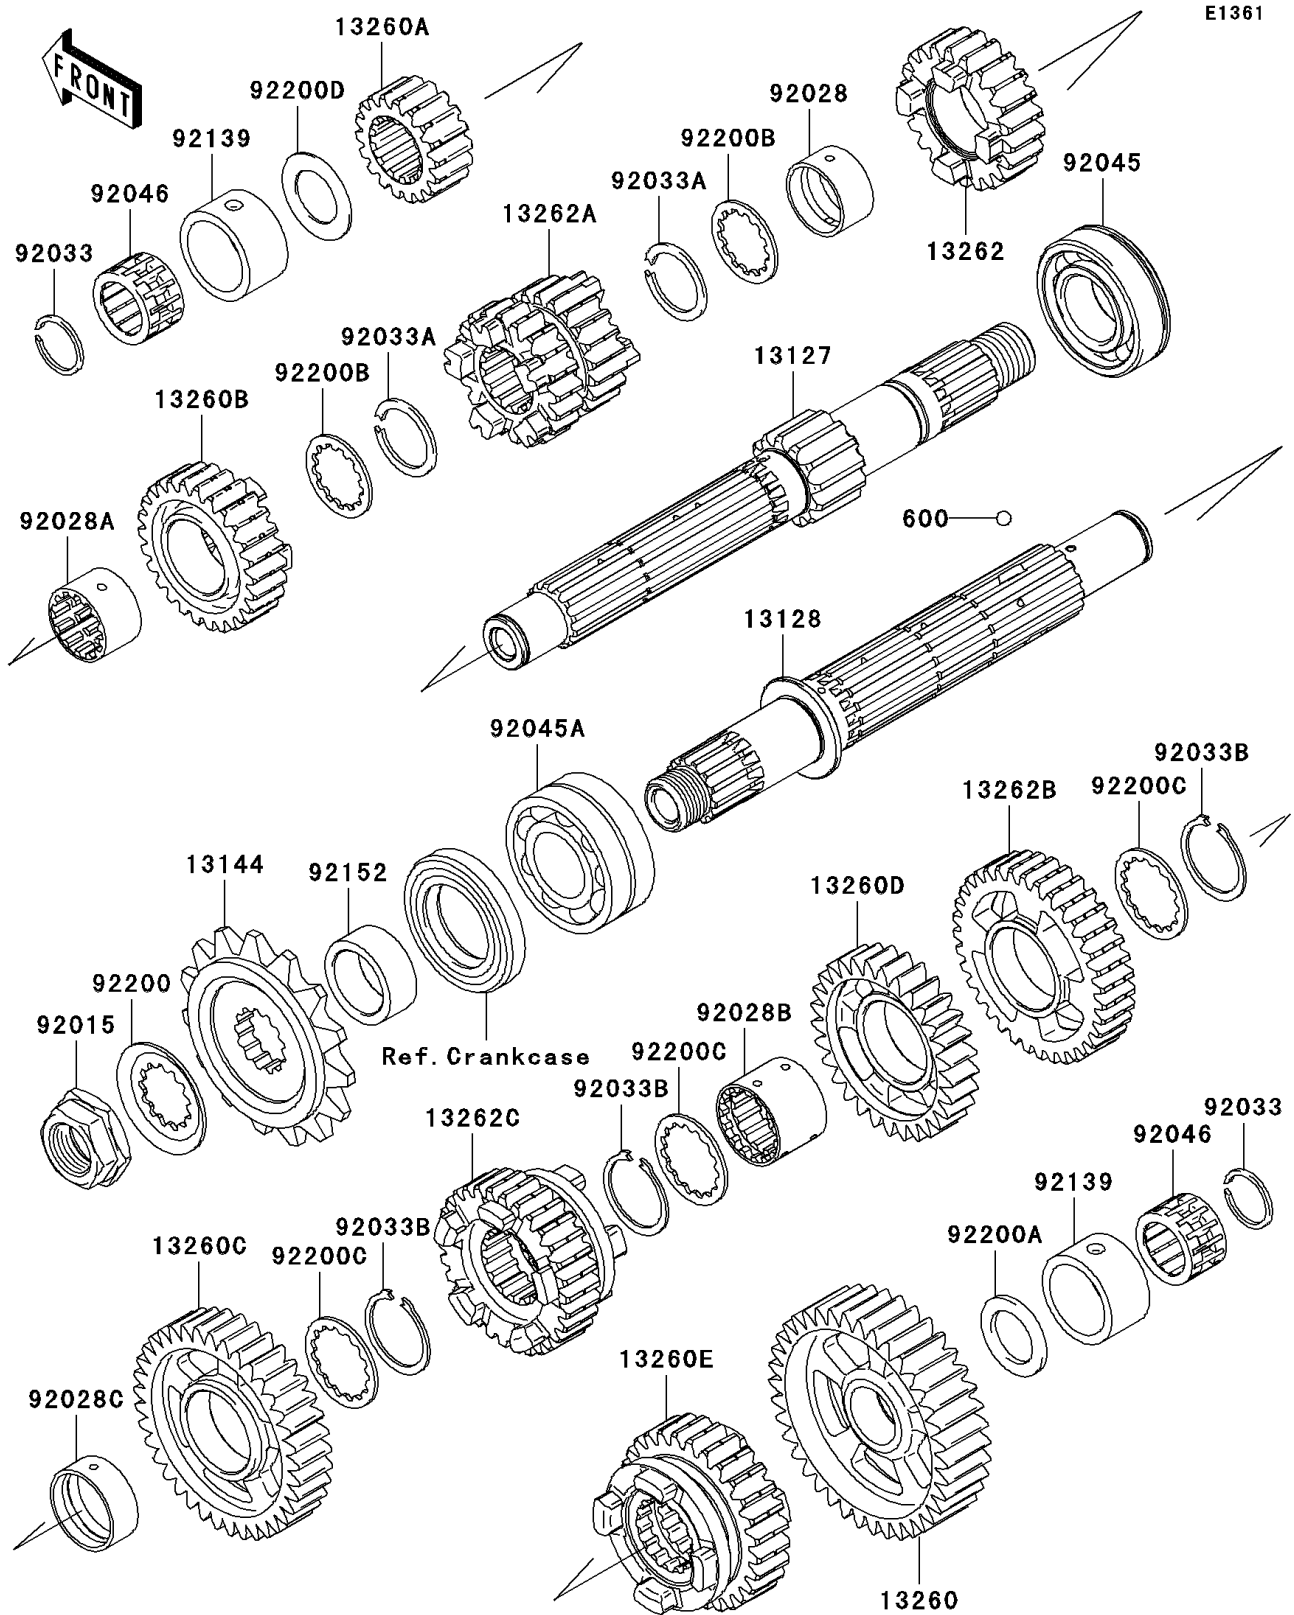

2006 NINJA® ZX™-6R PARTS DIAGRAM

Transmission

E1361

2006 NINJA® ZX™-6R PARTS LIST

Transmission

ITEM NAME	PART NUMBER	QUANTITY
BALL-STEEL,5/32" (Ref # 600)	600A0500	1
SHAFT-TRANSMISSION INPUT,13T (Ref # 13127)	13127-0021	1
SHAFT-TRANSMISSION OUTPUT (Ref # 13128)	13128-0018	1
SPROCKET-OUTPUT,15T (Ref # 13144)	13144-1324	1
GEAR,OUTPUT LOW,38T (Ref # 13260)	13260-1456	1
GEAR,INPUT 2ND,18T (Ref # 13260A)	13260-1987	1
GEAR,INPUT TOP,26T (Ref # 13260B)	13260-1990	1
GEAR,OUTPUT 2ND,37T (Ref # 13260C)	13260-1992	1
GEAR,OUTPUT 4TH,29T (Ref # 13260D)	13260-1994	1
GEAR,OUTPUT 5TH,28T (Ref # 13260E)	13260-1995	1
GEAR,INPUT,5TH,22T (Ref # 13262)	13262-0110	1
GEAR,INPUT 3RD&4TH,21T&20T (Ref # 13262A)	13262-0236	1
GEAR,OUTPUT 3RD,35T (Ref # 13262B)	13262-0237	1
GEAR,OUTPUT TOP,30T (Ref # 13262C)	13262-0254	1
NUT,20MM (Ref # 92015)	92015-1963	1
BUSHING,INPUT 5TH GEAR (Ref # 92028)	92028-1735	1
BUSHING,INPUT TOP GEAR (Ref # 92028A)	92028-1736	1
BUSHING,OUTPUT,3RD&4TH (Ref # 92028B)	92028-1738	1
BUSHING,OUTPUT,2ND (Ref # 92028C)	92028-1739	1
RING-SNAP,20MM (Ref # 92033)	92033-015	1
RING-SNAP,24MM (Ref # 92033A)	92033-026	1
RING-SNAP,25.9X30.6X1.2 (Ref # 92033B)	92033-1037	1
BEARING-BALL,HR6205C3 (Ref # 92045)	92045-0009	1
BEARING-BALL,83993SH2-CS (Ref # 92045A)	92045-035	1
BEARING-NEEDLE,BN502053 (Ref # 92046)	92046-0014	1
BUSHING,27X34X18.6 (Ref # 92139)	92139-1090	1
COLLAR,23X32X15 (Ref # 92152)	92152-0280	1
WASHER (Ref # 92200)	92200-1065	1
WASHER,20.3X30X2.3 (Ref # 92200A)	92200-1238	1

2006 NINJA® ZX™-6R PARTS LIST

Transmission

ITEM NAME	PART NUMBER	QUANTITY
WASHER,25.2X31.0X1.5 (Ref # 92200B)	92200-1239	1
WASHER,28.5X34.0X1.5 (Ref # 92200C)	92200-1240	1
WASHER,20.3X33X1.0 (Ref # 92200D)	92200-1613	1