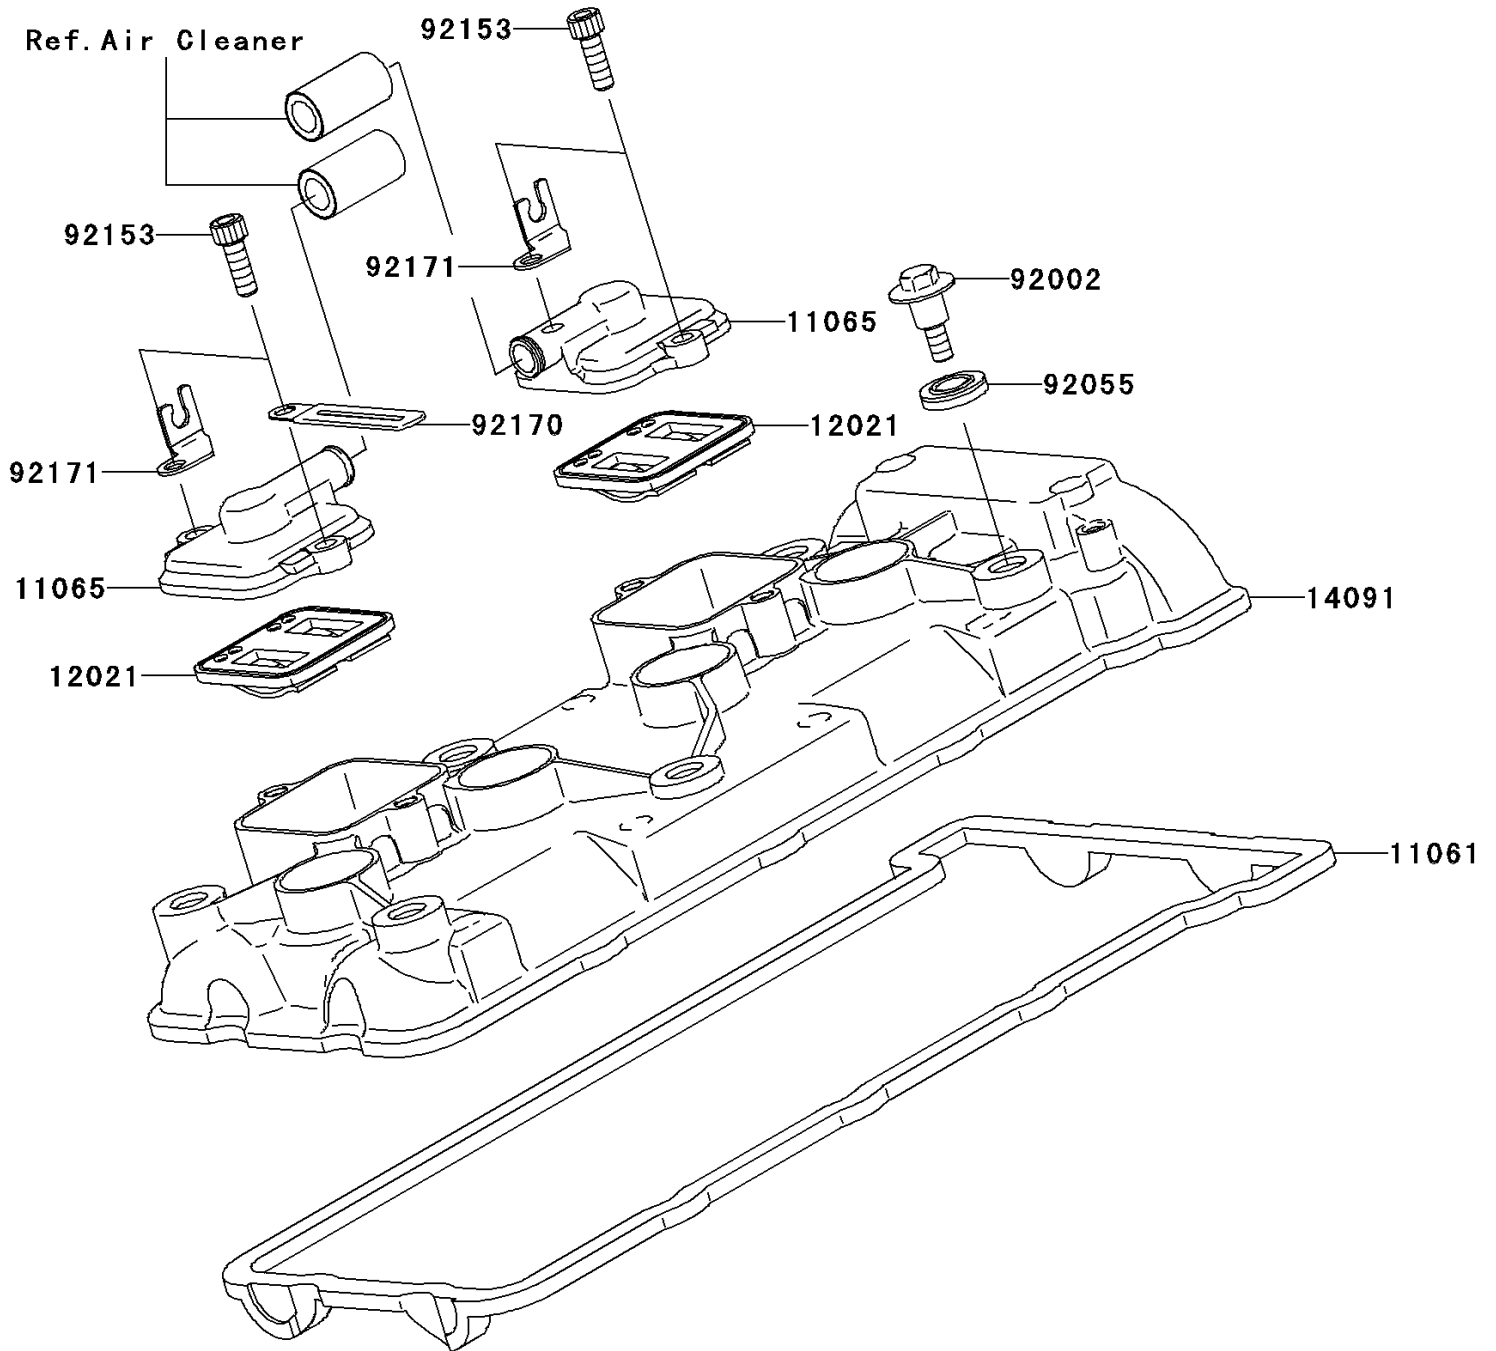

2006 NINJA® ZX™-6R PARTS DIAGRAM

Cylinder Head Cover

E1112

2006 NINJA® ZX™-6R PARTS LIST

Cylinder Head Cover

ITEM NAME	PART NUMBER	QUANTITY
GASKET,HEAD COVER (Ref # 11061)	11061-0156	1
CAP (Ref # 11065)	11065-1247	1
VALVE-ASSY-REED (Ref # 12021)	12021-1130	1
COVER,HEAD (Ref # 14091)	14091-0372	1
BOLT,FLANGED,6X22.5 (Ref # 92002)	92002-1327	1
RING-O,HEAD COVER BOLT (Ref # 92055)	92055-1352	1
BOLT,SOCKET,6X18 (Ref # 92153)	92153-1284	1
CLAMP (Ref # 92170)	92170-1514	1
CLAMP (Ref # 92171)	92171-0459	1