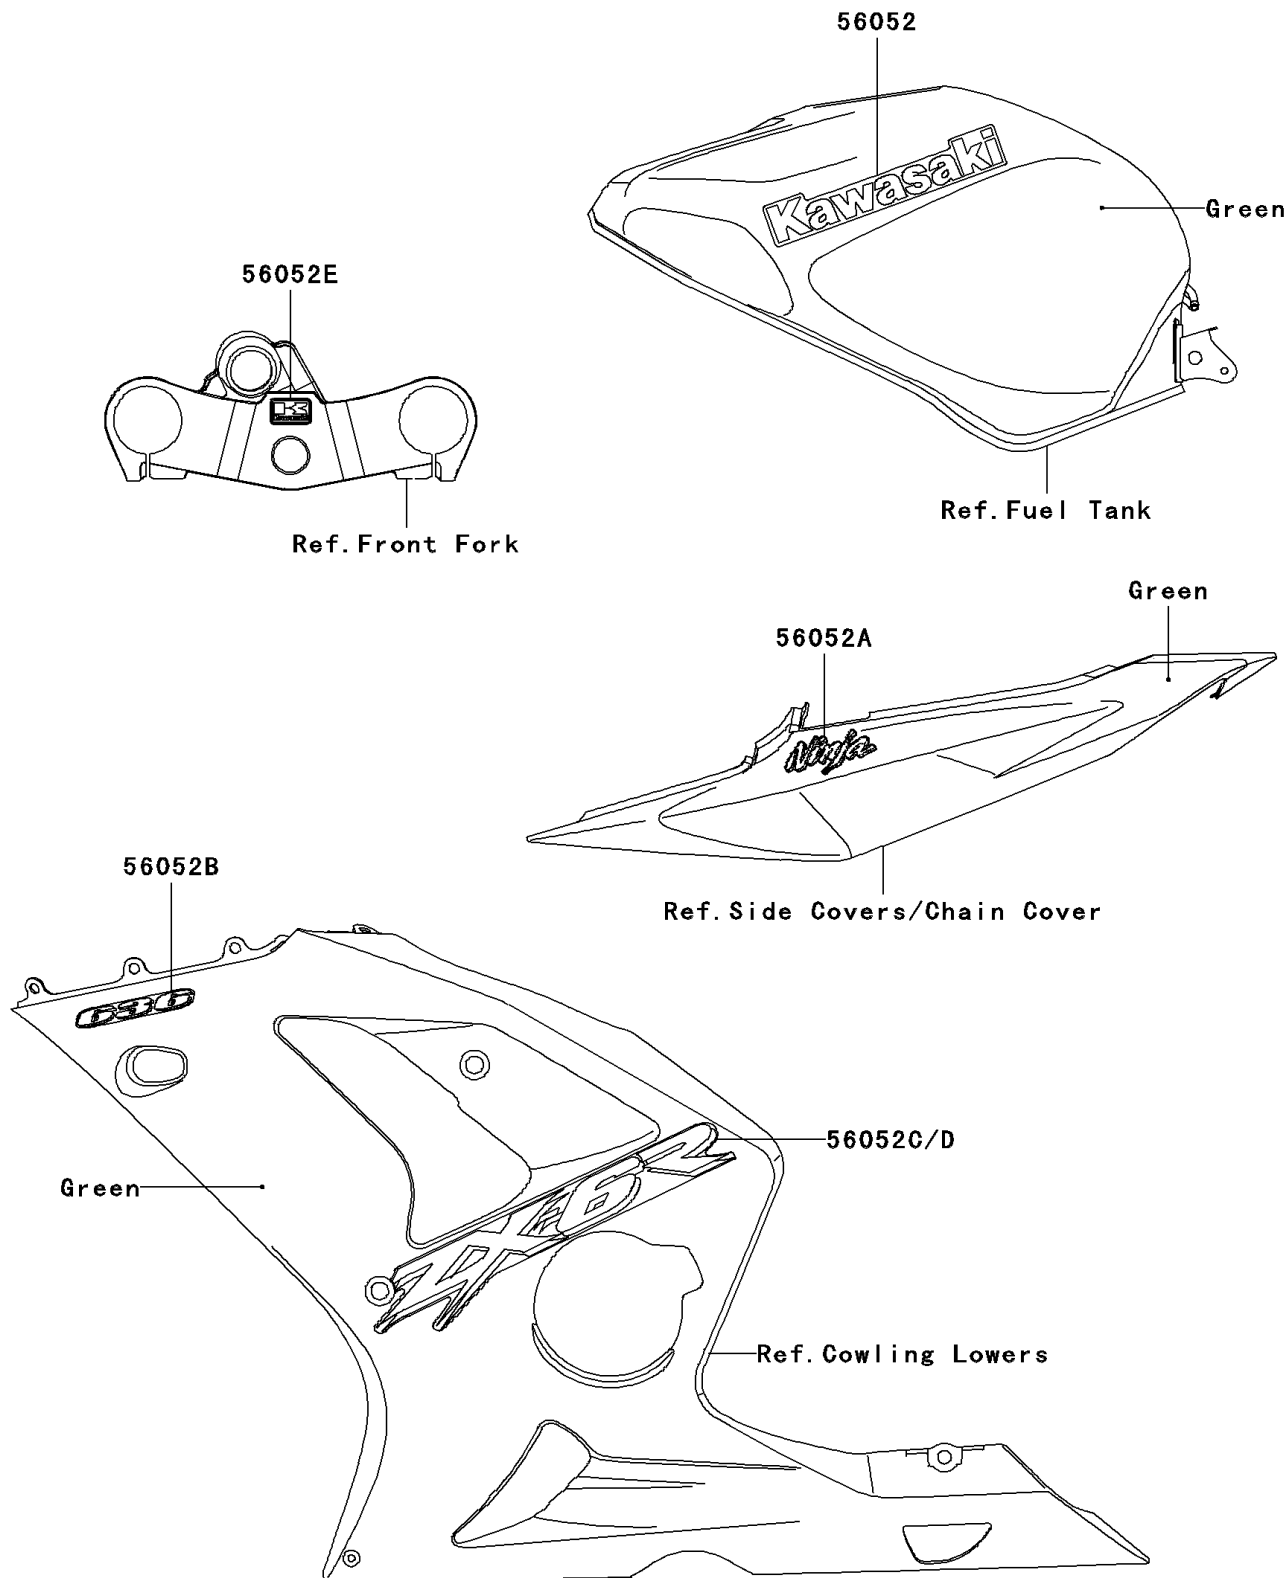

## 2004 NINJA® ZX™-6R PARTS DIAGRAM

Decals(Green)(CA)(ZX636-B1)

F2861C

## 2004 NINJA® ZX™-6R PARTS LIST

Decals(Green)(CA)(ZX636-B1)

ITEM NAME	PART NUMBER	QUANTITY
-----------	-------------	----------