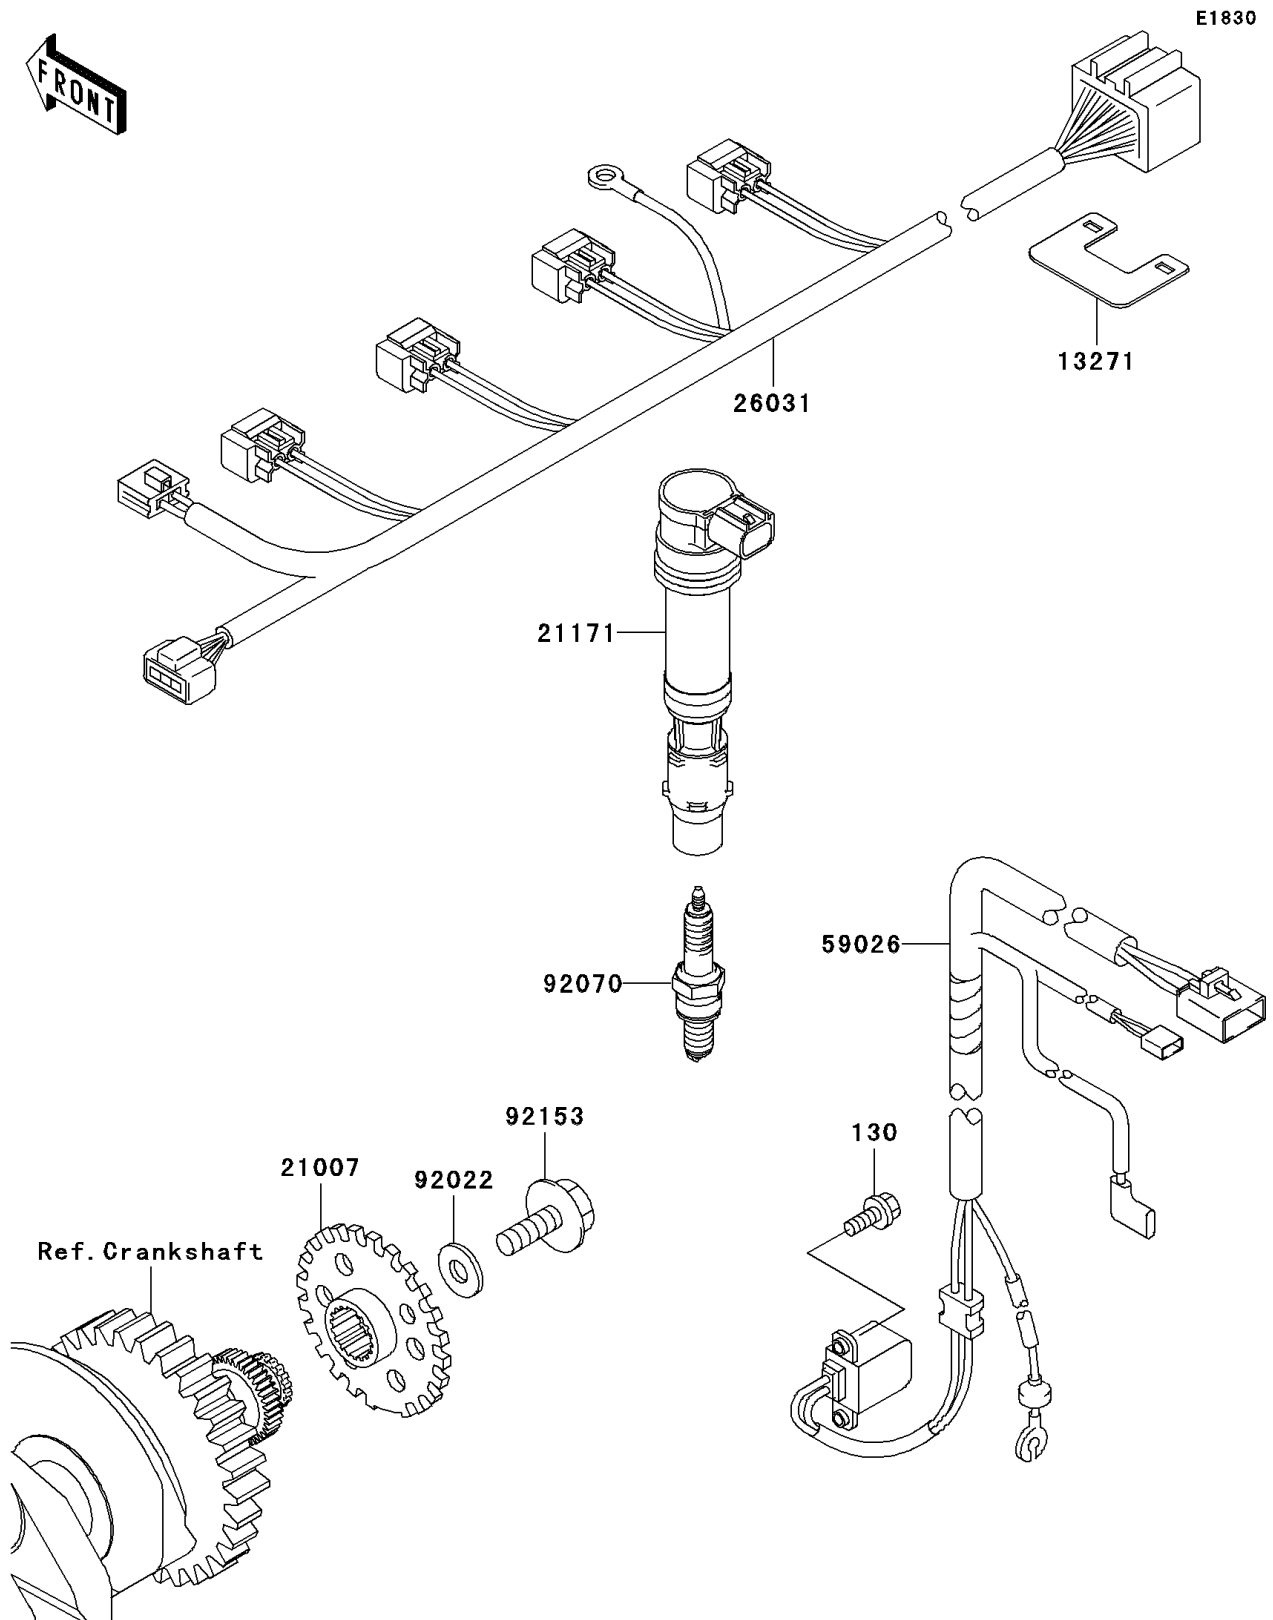

2003 NINJA® ZX™-6R PARTS DIAGRAM

Ignition System

2003 NINJA® ZX™-6R PARTS LIST

Ignition System

ITEM NAME	PART NUMBER	QUANTITY
BOLT-FLANGED,5X12 (Ref # 130)	130G0512	1
PLATE (Ref # 13271)	13271-0055	1
ROTOR,PULSING (Ref # 21007)	21007-0009	1
COIL-ASSY-IGNITION (Ref # 21171)	21171-1282	1
HARNESS (Ref # 26031)	26031-0007	1
COIL-PULSING (Ref # 59026)	59026-0011	1
WASHER,8.2X19X2 (Ref # 92022)	92022-1533	1
PLUG-SPARK,CR9E(NGK) (Ref # 92070)	92070-1266	1
BOLT,FLANGED,8X23 (Ref # 92153)	92153-0549	1