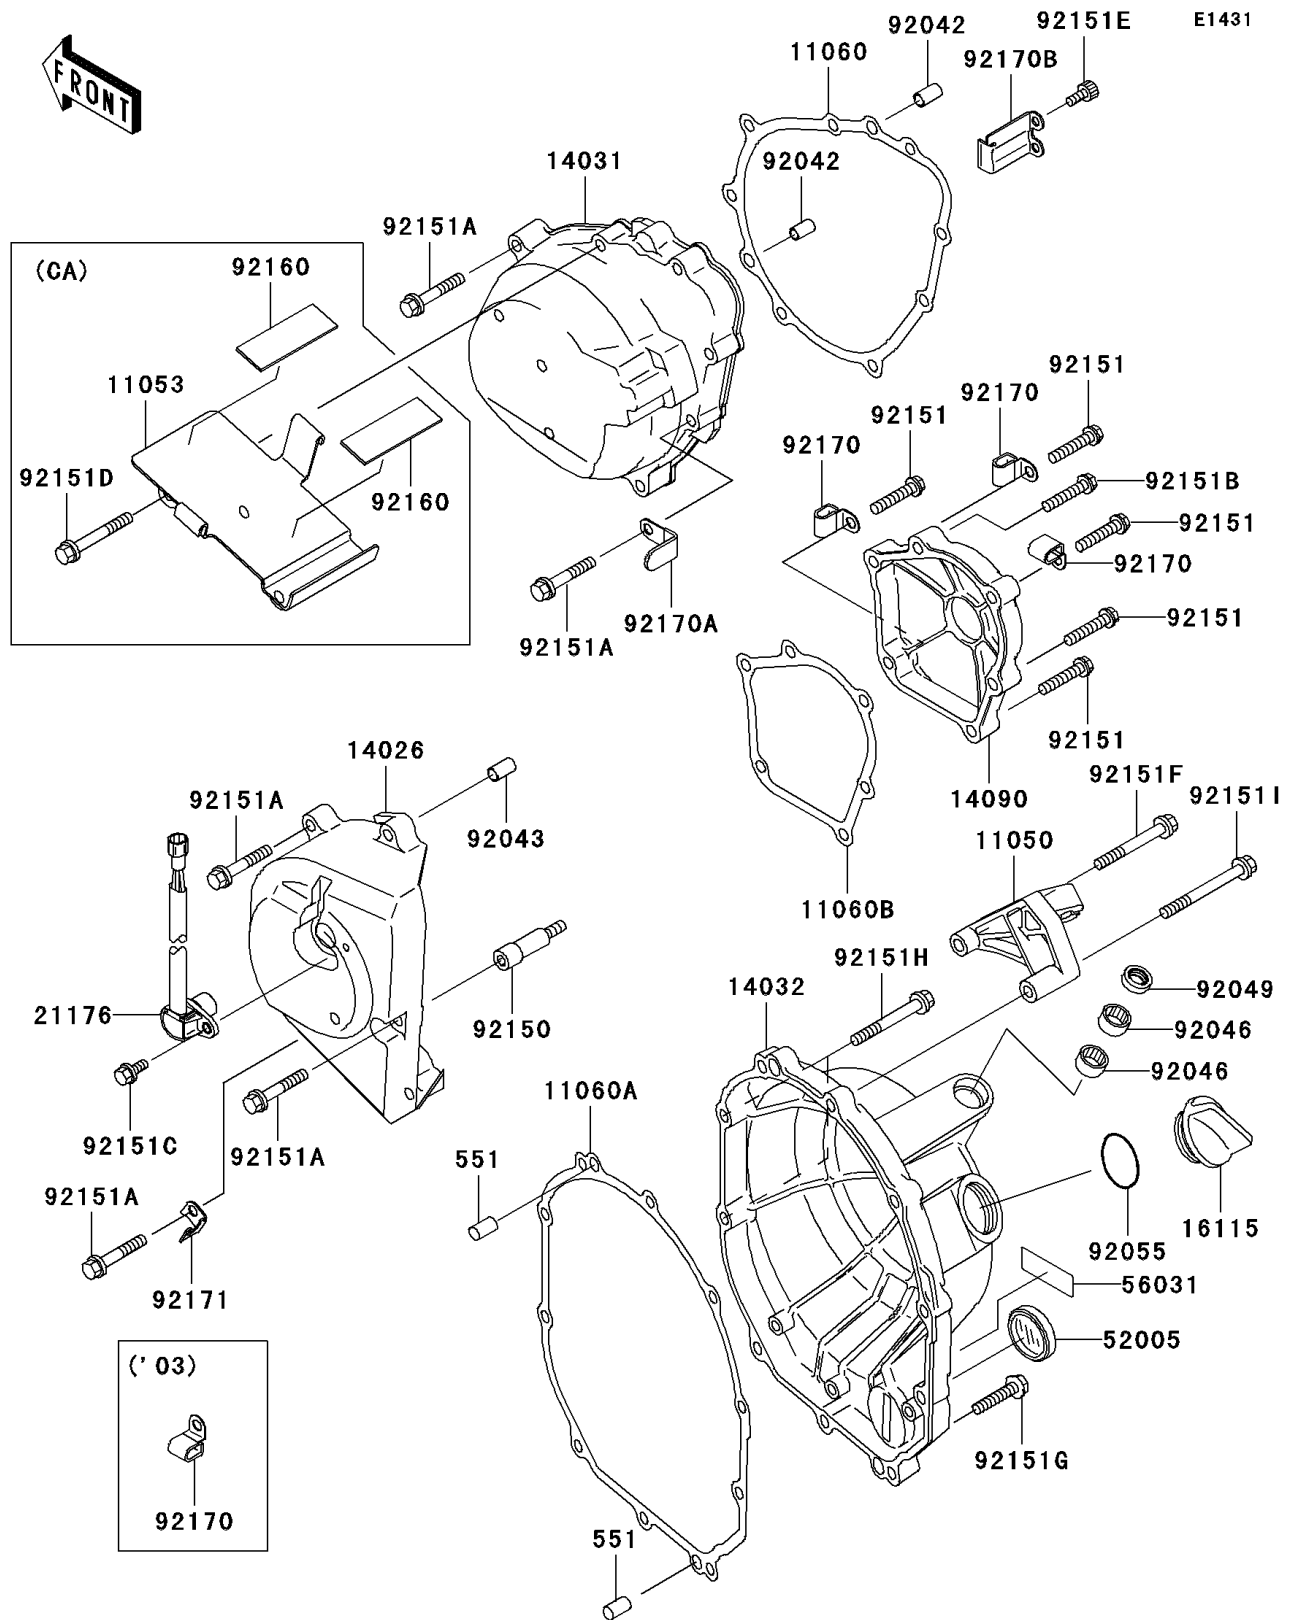

2003 NINJA® ZX™-6R PARTS DIAGRAM

Engine Cover(s)

2003 NINJA® ZX™-6R PARTS LIST

Engine Cover(s)

ITEM NAME	PART NUMBER	QUANTITY
PIN-DOWEL,8X14 (Ref # 551)	551A0814	1
BRACKET,CLUTCH CABLE (Ref # 11050)	11050-1864	1
GASKET,GENERATOR COVER (Ref # 11060)	11060-1851	1
GASKET,CLUTCH COVER (Ref # 11060A)	11060-1853	1
GASKET,PULSING COVER (Ref # 11060B)	11060-1867	1
COVER-CHAIN (Ref # 14026)	14026-1292	1
COVER-GENERATOR (Ref # 14031)	14031-1402	1
COVER-CLUTCH (Ref # 14032)	14032-1540	1
COVER,PULSING (Ref # 14090)	14090-1916	1
CAP-OIL FILLER (Ref # 16115)	16115-1009	1
SENSOR,SPEED (Ref # 21176)	21176-0045	1
GAUGE,OIL LEVEL (Ref # 52005)	52005-1057	1
LABEL-MANUAL,OIL CAPACITY (Ref # 56031)	56031-1895	1
PIN,DOWEL,6.3X8X14 (Ref # 92042)	92042-007	1
PIN,6.2X8X14 (Ref # 92043)	92043-1263	1
BEARING-NEEDLE,HK1210 (Ref # 92046)	92046-1010	1
SEAL-OIL,TB12205.5 (Ref # 92049)	92049-1271	1
RING-O,31.7X2.4 (Ref # 92055)	92055-049	1
BOLT (Ref # 92150)	92150-1889	1
BOLT,6X30 (Ref # 92151)	92151-1134	1
BOLT,6X30 (Ref # 92151B)	92151-1201	1
BOLT,FLANGED,5X12 (Ref # 92151C)	92151-1305	1
BOLT,SOCKET,5X12 (Ref # 92151E)	92151-1365	1
BOLT,6X50 (Ref # 92151F)	92151-1545	1
BOLT,6X30 (Ref # 92151G)	92151-1547	1
BOLT,6X50 (Ref # 92151H)	92151-1790	1
BOLT,6X60 (Ref # 92151I)	92151-1791	1
CLAMP (Ref # 92170)	92170-1577	1
CLAMP (Ref # 92170A)	92170-1680	1

2003 NINJA® ZX™-6R PARTS LIST

Engine Cover(s)

ITEM NAME	PART NUMBER	QUANTITY
CLAMP (Ref # 92170B)	92170-1843	1
BRACKET (Ref # 11053)	11053-1201	1
BOLT,6X35 (Ref # 92151A)	92151-1135	2
BOLT,6X45 (Ref # 92151D)	92151-1336	1
DAMPER (Ref # 92160)	92160-1075	1