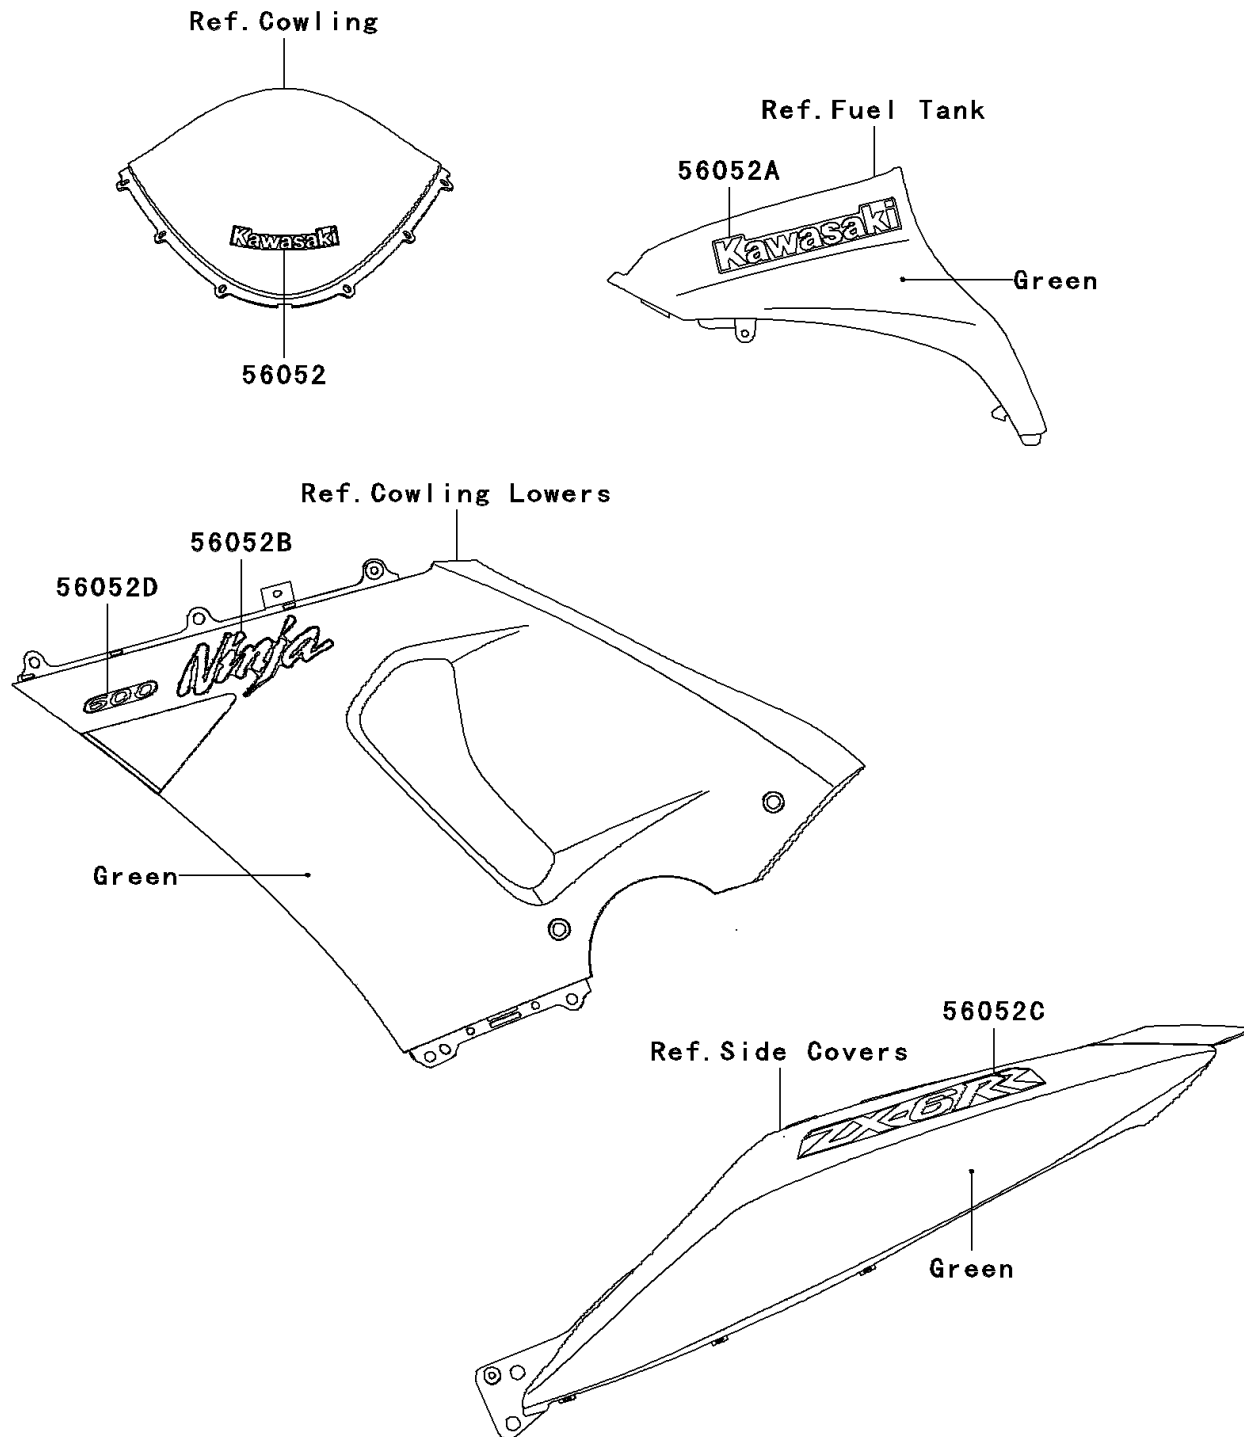

## 2006 NINJA® ZX™-6RR PARTS DIAGRAM

Decals

F2861

## 2006 NINJA® ZX™-6RR PARTS LIST

Decals

ITEM NAME	PART NUMBER	QUANTITY
MARK,WINDSHIELD,KAWASAKI (Ref # 56052)	56052-0154	1
MARK,FUEL TANK COVER,KAWASAKI (Ref # 56052A)	56052-0497	1
MARK,CNT COWLING,NINJA (Ref # 56052B)	56052-0499	1
MARK,SEAT COVER,ZX-6RR (Ref # 56052C)	56052-0593	1
MARK,CNT COWLING,600 (Ref # 56052D)	56052-0594	1