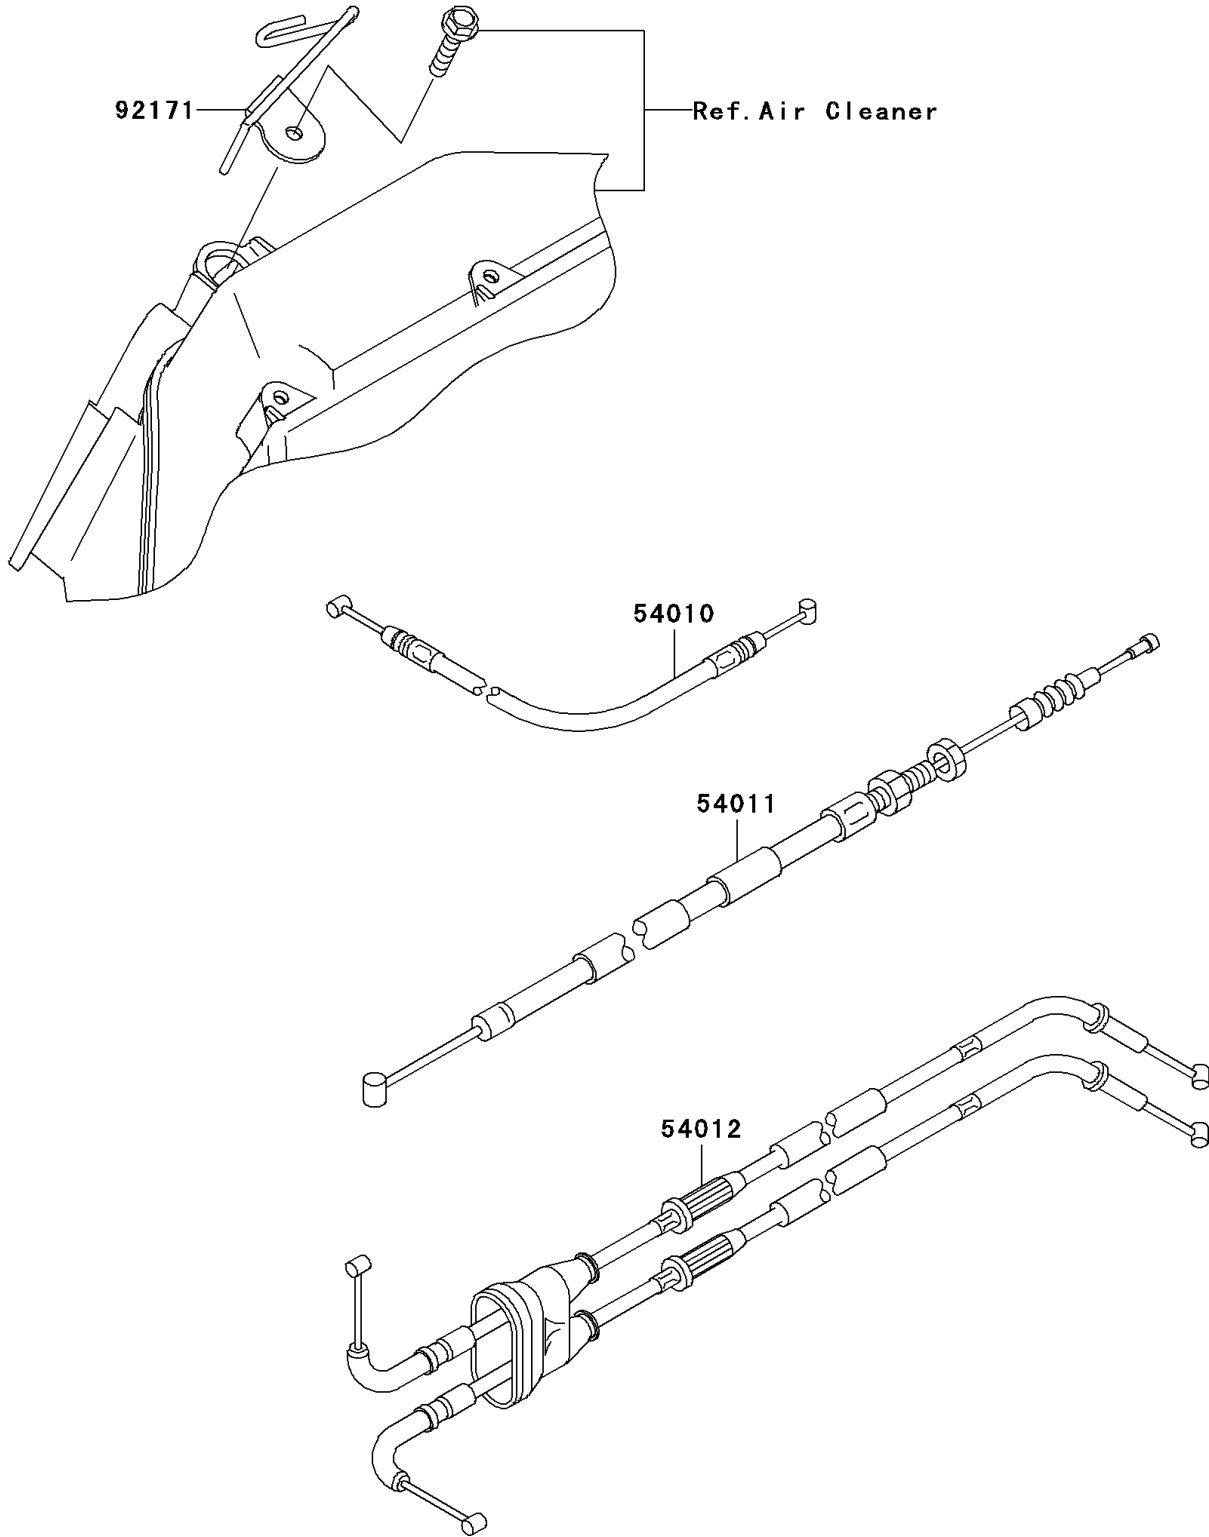

## 2006 NINJA® ZX™-6RR PARTS DIAGRAM

Cables

F2540

## 2006 NINJA® ZX™-6RR PARTS LIST

Cables

ITEM NAME	PART NUMBER	QUANTITY
CABLE,SEAT LOCK (Ref # 54010)	54010-0030	1
CABLE-CLUTCH (Ref # 54011)	54011-0050	1
CABLE-THROTTLE (Ref # 54012)	54012-0132	1
CLAMP,CABLE (Ref # 92171)	92171-0447	1