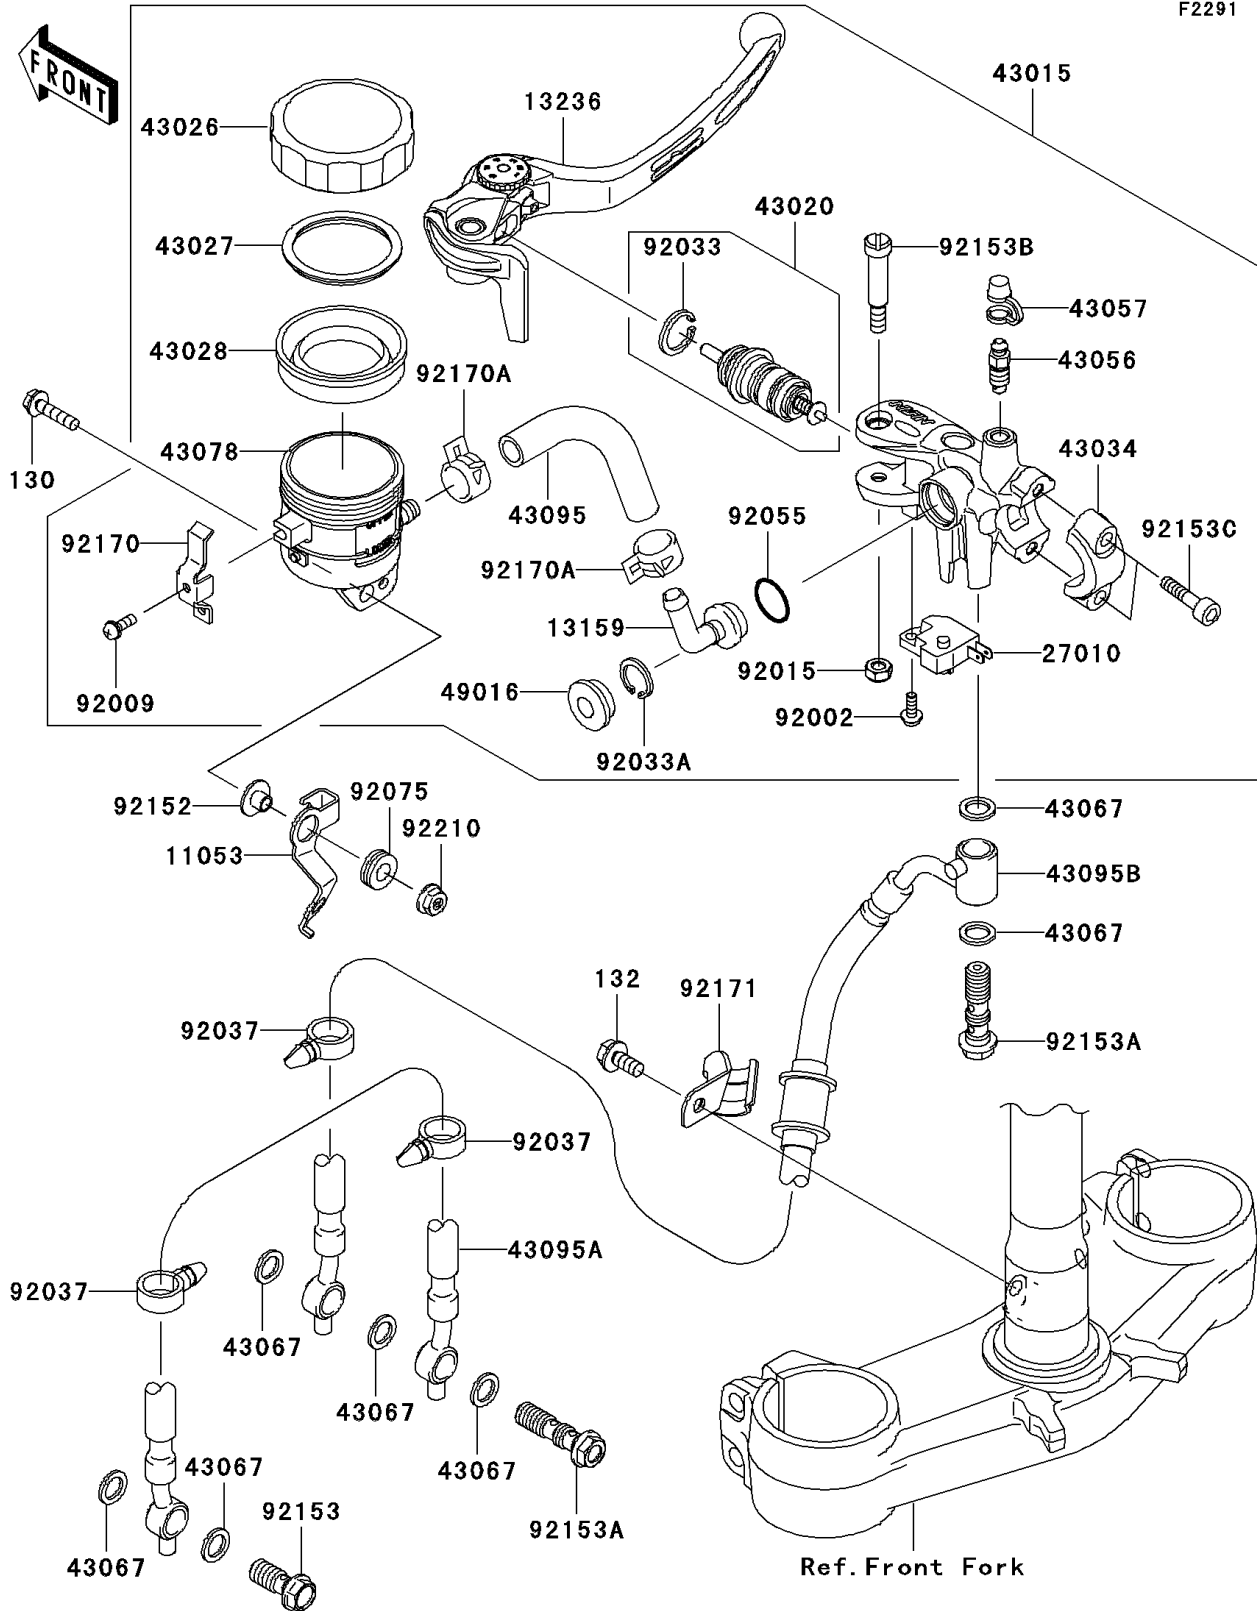

## 2006 NINJA® ZX™-6RR PARTS DIAGRAM

Front Master Cylinder

F2291

## 2006 NINJA® ZX™-6RR PARTS LIST

Front Master Cylinder

ITEM NAME	PART NUMBER	QUANTITY
BOLT-FLANGED,5X20 (Ref # 130)	130L0520	1
BOLT-FLANGED-SMALL,6X12 (Ref # 132)	132J0612	1
BRACKET,RESERVOIR TANK,FR (Ref # 11053)	11053-1545	1
CONNECTOR (Ref # 13159)	13159-1061	1
LEVER-COMP,FRONT BRAKE (Ref # 13236)	13236-0083	1
SWITCH,BRAKE (Ref # 27010)	27010-0025	1
CYLINDER-ASSY-MASTER,FR (Ref # 43015)	43015-0032	1
PISTON-COMP-BRAKE (Ref # 43020)	43020-0001	1
CAP-BRAKE (Ref # 43026)	43026-0005	1
PLATE-DIAPHRAGM (Ref # 43027)	43027-1051	1
DIAPHRAGM,MASTER CYLINDER (Ref # 43028)	43028-1057	1
HOLDER-BRAKE,MASTER CYLINDER (Ref # 43034)	43034-0002	1
BREATHER-BRAKE (Ref # 43056)	43056-1056	1
CAP-BREATHER (Ref # 43057)	43057-1001	1
WASHER,10.5X15X1.5 (Ref # 43067)	43067-001	1
RESERVOIR (Ref # 43078)	43078-1099	1
HOSE-BRAKE,FR MASTER CYLINDER (Ref # 43095)	43095-0081	1
HOSE-BRAKE,FR (Ref # 43095A)	43095-0175	1
HOSE-BRAKE,FR (Ref # 43095B)	43095-0194	1
COVER-SEAL (Ref # 49016)	49016-1147	1
BOLT,SCREW,4X12 (Ref # 92002)	92002-1323	1
SCREW (Ref # 92009)	92009-1570	1
NUT,LOCK,6MM,BLACK (Ref # 92015)	92015-1191	1
RING-SNAP (Ref # 92033)	92033-0034	1
RING-SNAP,20.5MM (Ref # 92033A)	92033-1186	1
CLAMP,HOSE (Ref # 92037)	92037-1827	1
RING-O,MASTER CYLINDER (Ref # 92055)	92055-1251	1
DAMPER (Ref # 92075)	92075-161	1
COLLAR (Ref # 92152)	92152-0017	1

## 2006 NINJA® ZX™-6RR PARTS LIST

Front Master Cylinder

ITEM NAME	PART NUMBER	QUANTITY
BOLT,OIL,L=23 (Ref # 92153)	92153-0627	1
BOLT,OIL,L=37 (Ref # 92153A)	92153-0628	1
BOLT,LEVER (Ref # 92153B)	92153-0868	1
BOLT (Ref # 92153C)	92153-0911	1
CLAMP (Ref # 92170)	92170-1090	1
CLAMP,HOSE (Ref # 92170A)	92170-1091	1
CLAMP,BRAKE HOSE (Ref # 92171)	92171-0406	1
NUT,FLANGED,5MM (Ref # 92210)	92210-0007	1