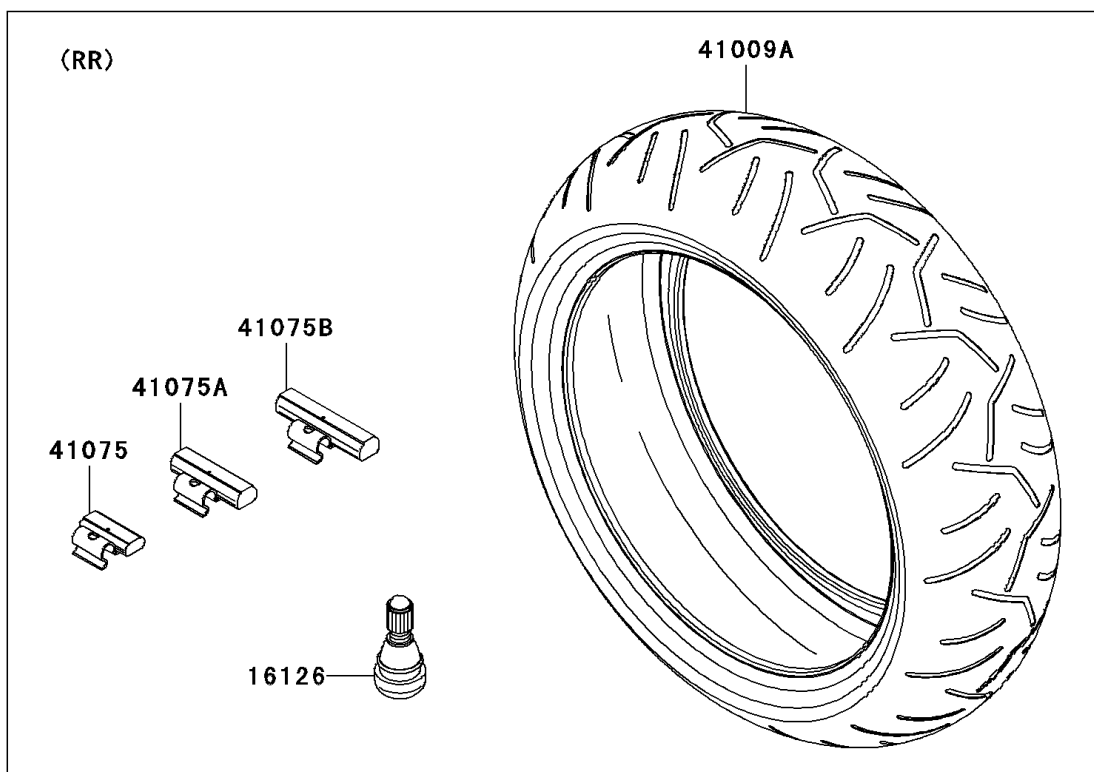

2006 NINJA® ZX™-6RR PARTS DIAGRAM

Tires

F2210

2006 NINJA® ZX™-6RR PARTS LIST

Tires

ITEM NAME	PART NUMBER	QUANTITY
VALVE,TIRE (Ref # 16126)	16126-1140	1
TIRE,FR,120/65ZR17(56W),BT014F (Ref # 41009)	41009-0054	1
TIRE,RR,180/55ZR17(73W),BT014R (Ref # 41009A)	41009-0055	1
BALANCER-WHEEL,10G,SILVER (Ref # 41075)	41075-0007	1
BALANCER-WHEEL,20G,SILVER (Ref # 41075A)	41075-0008	1
BALANCER-WHEEL,30G,SILVER (Ref # 41075B)	41075-0009	1