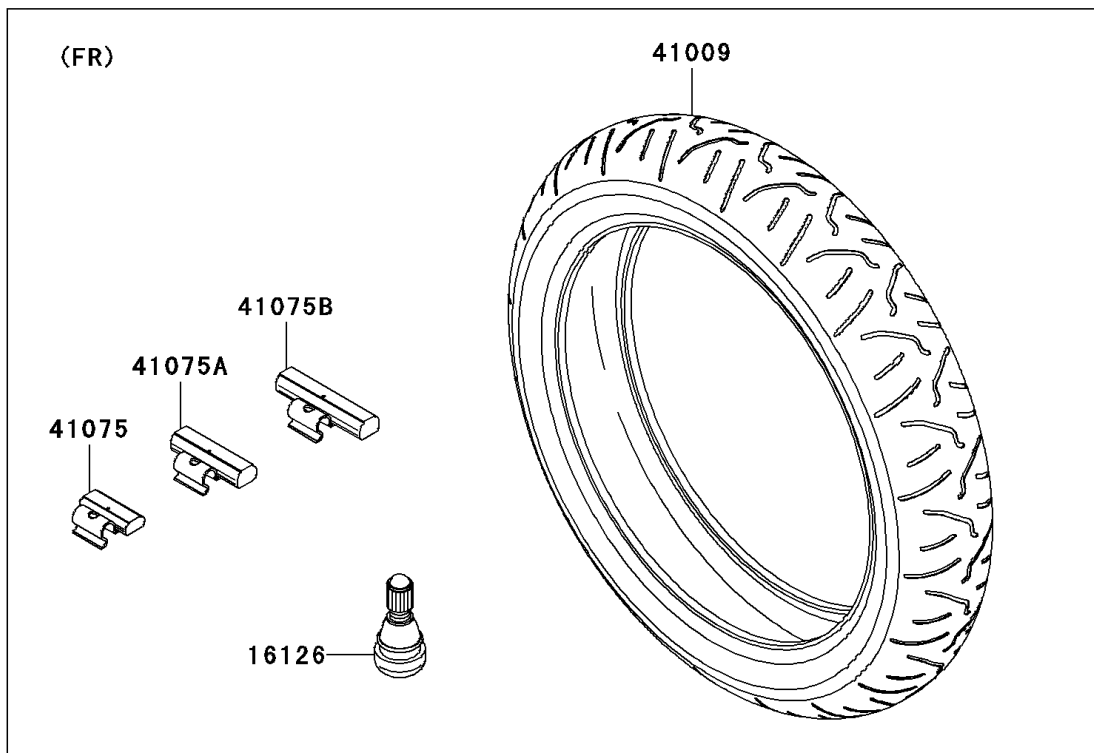

2006 NINJA® ZX™-6RR PARTS DIAGRAM

Tires

F2210

2006 NINJA® ZX™-6RR PARTS LIST

Tires

ITEM NAME	PART NUMBER	QUANTITY
VALVE,TIRE (Ref # 16126)	16126-1140	1
TIRE,FR,120/65ZR17(56W),BT014F (Ref # 41009)	41009-0054	1
TIRE,RR,180/55ZR17(73W),BT014R (Ref # 41009A)	41009-0055	1
BALANCER-WHEEL,10G,SILVER (Ref # 41075)	41075-0007	1
BALANCER-WHEEL,20G,SILVER (Ref # 41075A)	41075-0008	1
BALANCER-WHEEL,30G,SILVER (Ref # 41075B)	41075-0009	1