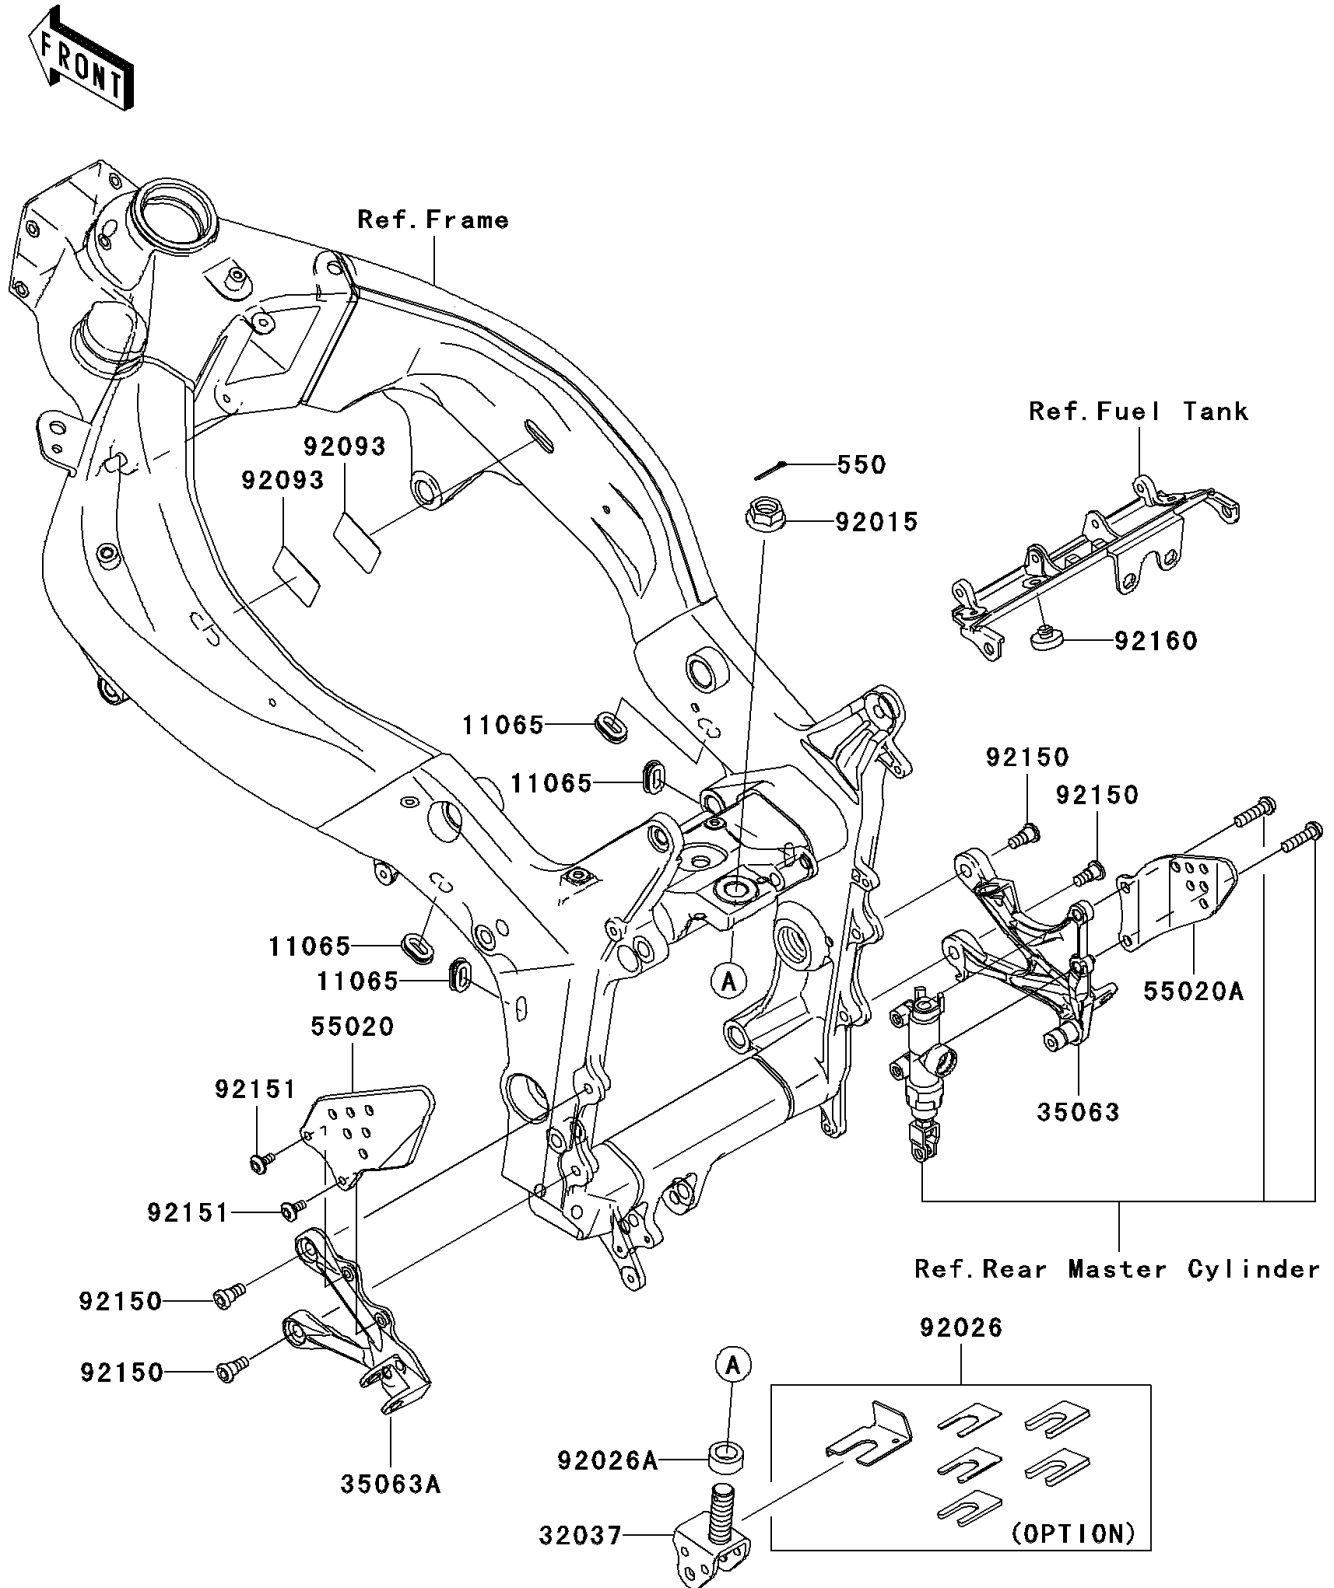

2006 NINJA® ZX™-6RR PARTS DIAGRAM

Frame Fittings(Front)

F2130

2006 NINJA® ZX™-6RR PARTS LIST

Frame Fittings(Front)

| ITEM NAME | PART NUMBER | QUANTITY |
|-------------------------------------|-------------|----------|
| PIN-COTTER,3X25 (Ref # 550) | 550S3025 | 1 |
| CAP (Ref # 11065) | 11065-0095 | 1 |
| BRACKET-SHOCKABSORBER (Ref # 32037) | 32037-0045 | 1 |
| STAY,FR,RH (Ref # 35063) | 35063-0143 | 1 |
| STAY,FR,LH (Ref # 35063A) | 35063-0160 | 1 |
| GUARD,FRONT STEP,LH (Ref # 55020) | 55020-0134 | 1 |
| GUARD,FRONT STEP,RH (Ref # 55020A) | 55020-0135 | 1 |
| NUT,FLANGED,16MM (Ref # 92015) | 92015-1881 | 1 |
| SPACER,SET (Ref # 92026) | 92026-0057 | 1 |
| SPACER,16.5X26X11 (Ref # 92026A) | 92026-0079 | 1 |
| SEAL (Ref # 92093) | 92093-0034 | 1 |
| BOLT,SOCKET,8X20 (Ref # 92150) | 92150-1839 | 1 |
| BOLT,SOCKET,6X14 (Ref # 92151) | 92151-1654 | 1 |
| DAMPER (Ref # 92160) | 92160-1396 | 1 |